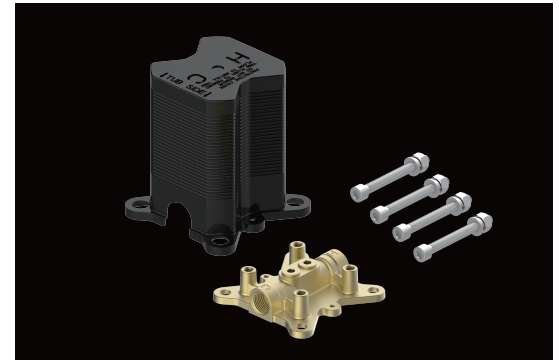

PFFSR2000

FREESTANDING TUB FILLER FAUCET ROUGH IN VALVE

Product Features

- Meets: ASME A112.18.1 / CSA B125.1
- cUPC/IAPMO listed

PFFSR2000

Model Numbers

PFFSR2000

Warranty and Codes

This product comes complete with installation, operating, care and maintenance instructions. This PROFLO faucet carries a limited lifetime warranty when installed in residential applications. The warranty is five years in commercial applications. This product meets: ASME A112.18.1.