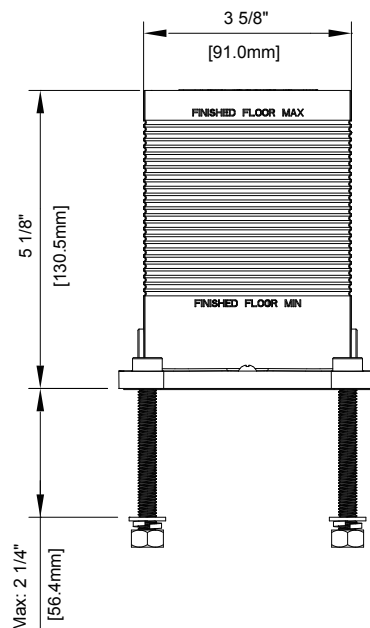

PFFSR2000

FREESTANDING TUB FILLER FAUCET ROUGH IN VALVE

Product Features

- Meets: ASME A112.18.1 / CSA B125.1
- cUPC/IAPMO listed

PFFSR2000

Model Numbers

PFFSR2000

Warranty and Codes