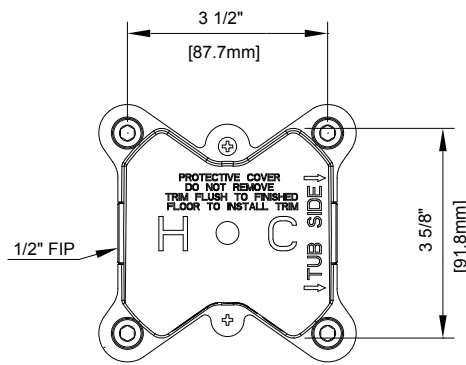

PFFSR2000

FREESTANDING TUB FILLER FAUCET ROUGH IN VALVE

Product Features

- Meets: ASME A112.18.1 / CSA B125.1
- cUPC/IAPMO listed

PFFSR2000

Model Numbers

PFFSR2000

Warranty and Codes