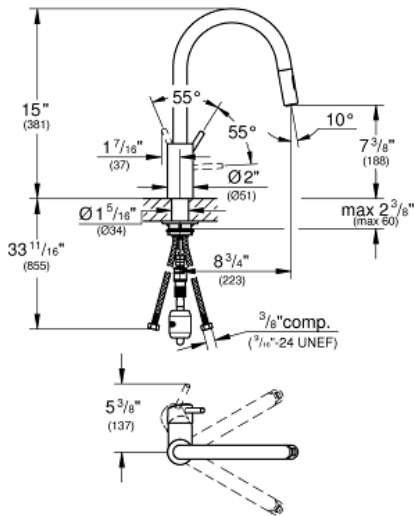

CONCETTO  
Single-Handle Kitchen Faucet  
MODEL # 3134910E

Pure Freude  
an Wasser

**Product Description:**  
**CONCETTO**  
Single-Handle Kitchen Faucet

**Standard Specification:**

- High spout
- Single hole installation
- **GROHE StarLight** finish
- **GROHE SilkMove** 1.4" (35 mm) ceramic cartridge
- **GROHE EcoJoy** 1.5 gpm (5.7 l/min) flow restrictor
- GROHE Zero isolated inner water ways - lead and nickel free
- Flow strainer
- Swivel spout
- Integrated non-return valve
- Check valve included to prevent backflow
- Stainless steel flex lines
- **GROHE QuickFix** rapid installation system
- GROHE Limited Lifetime Warranty

**Color:**

- 3134910E StarLight Chrome