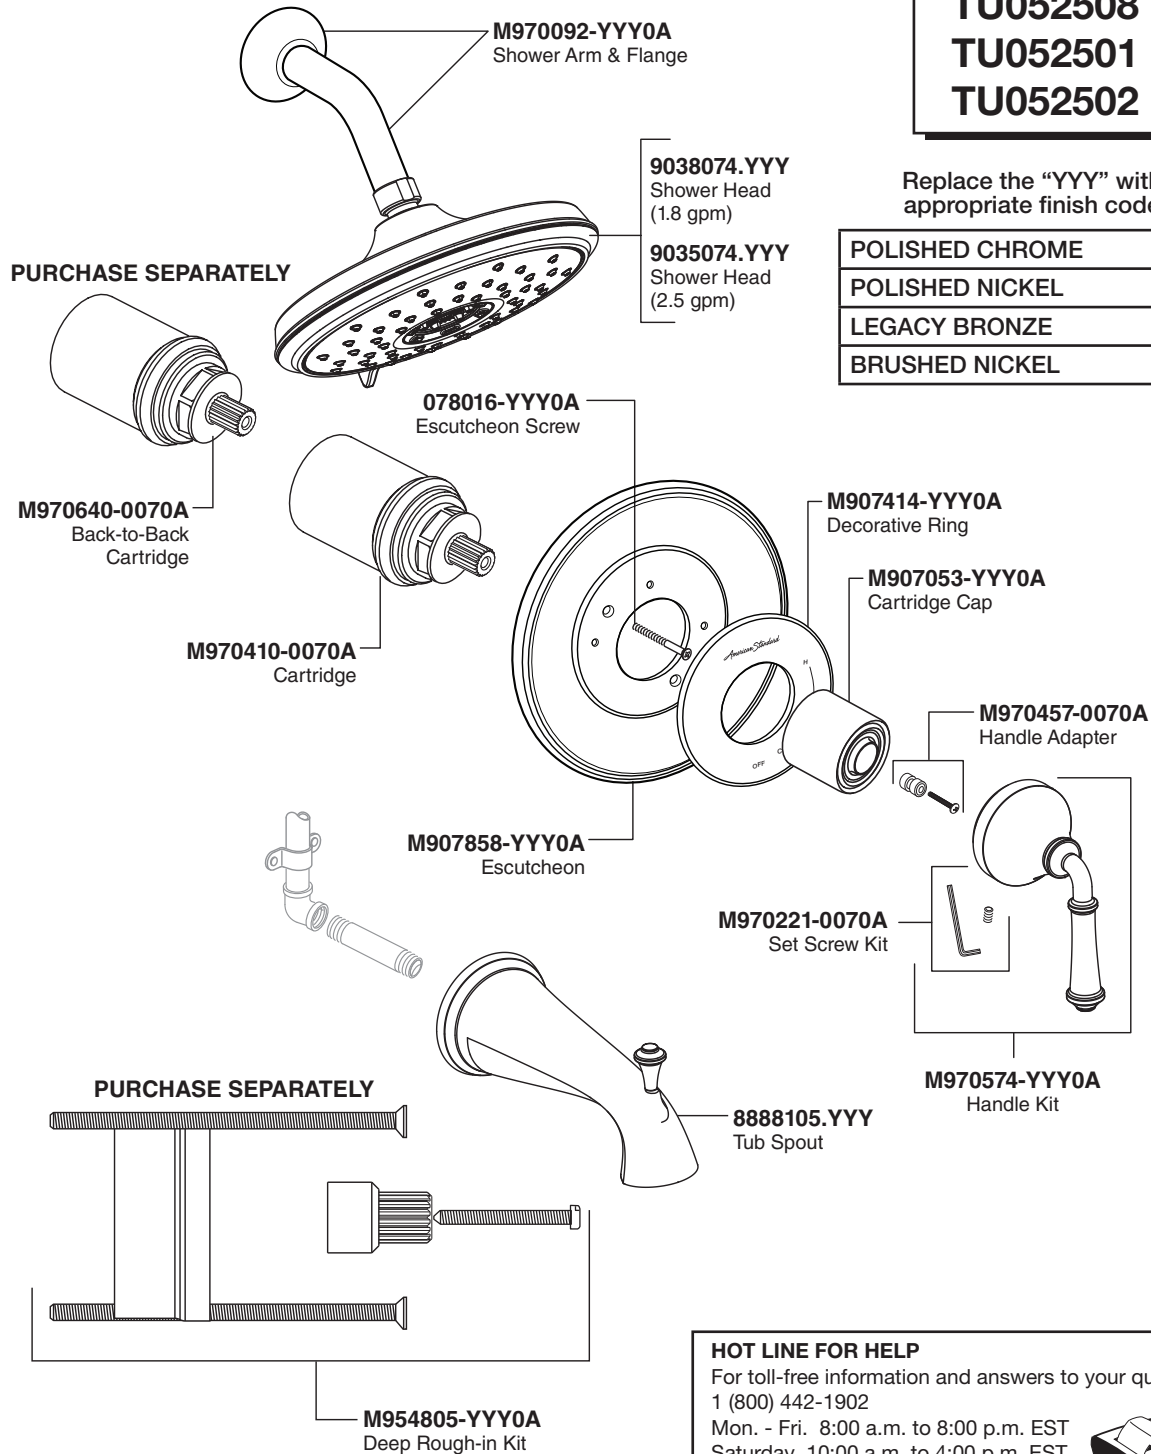

# American Standard

## Delancey® Pressure Balancing Bath and Shower Trim Kit

MODEL NUMBER

**TU052500**  
**TU052507**  
**TU052508**  
**TU052501**  
**TU052502**

Replace the "YYY" with appropriate finish code

POLISHED CHROME	002
POLISHED NICKEL	013
LEGACY BRONZE	278
BRUSHED NICKEL	295