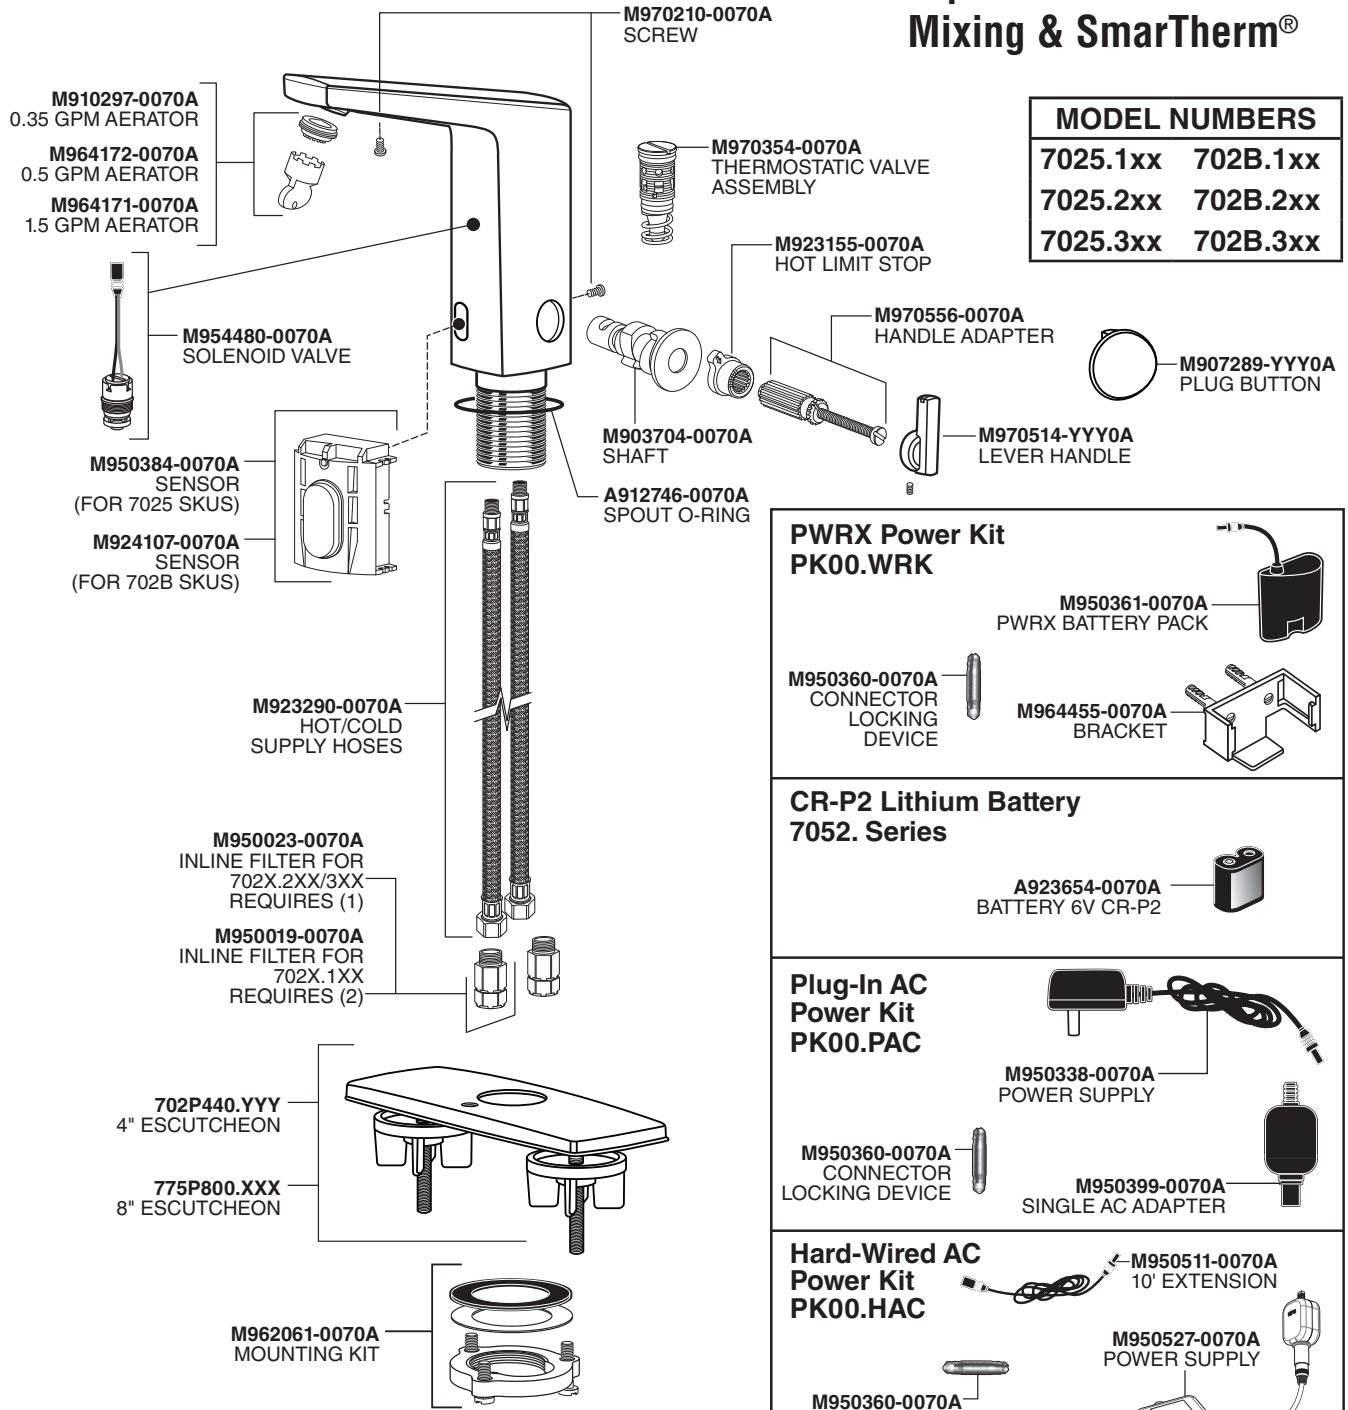

## Paradigm Integrated Faucet with Optional Above-Deck Mixing & SmarTherm®

MODEL NUMBERS	
7025.1xx	702B.1xx
7025.2xx	702B.2xx
7025.3xx	702B.3xx

**PWRX Power Kit  
PK00.WRK**

- M950361-0070A PWRX BATTERY PACK
- M950360-0070A CONNECTOR LOCKING DEVICE
- M964455-0070A BRACKET

**CR-P2 Lithium Battery  
7052. Series**

- A923654-0070A BATTERY 6V CR-P2

**Plug-In AC Power Kit  
PK00.PAC**

- M950338-0070A POWER SUPPLY
- M950360-0070A CONNECTOR LOCKING DEVICE
- M950399-0070A SINGLE AC ADAPTER

**Hard-Wired AC Power Kit  
PK00.HAC**

- M950511-0070A 10' EXTENSION
- M950527-0070A POWER SUPPLY
- M950360-0070A CONNECTOR LOCKING DEVICE

**Multi-AC Power Kit  
PK00.MAC**

- M950511-0070A 10' EXTENSION
- M950512-0070A MULTI-AC ADAPTER