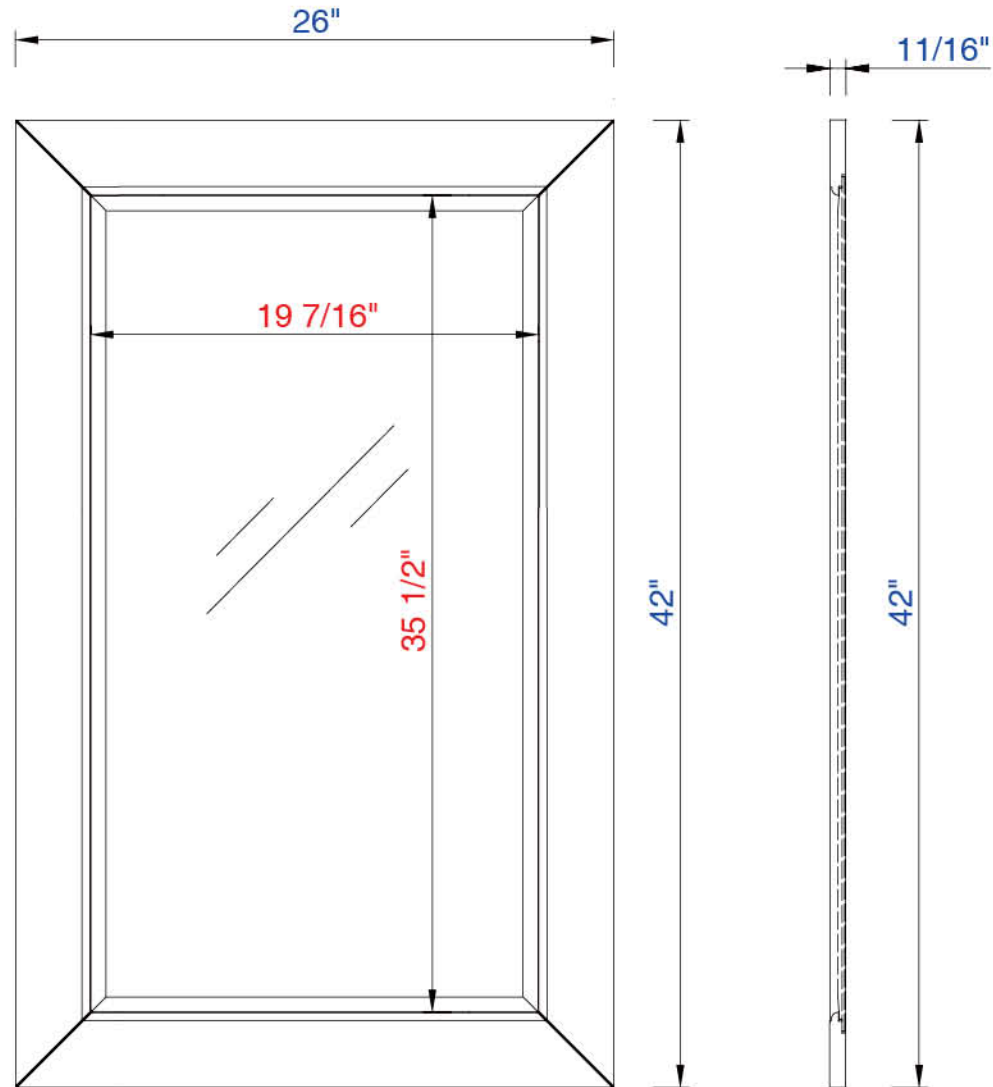

26"

Item Number:

305-M26-WWW

JAMES MARTIN

VANITIES

Chicago 26" Mirror

Diagrams with Dimensions  
page 01 of 01

660mm

Item Number:

305-M26-WWW

JAMES MARTIN

VANITIES

Chicago 660mm Mirror

Diagrams with Dimensions  
page 01 of 01