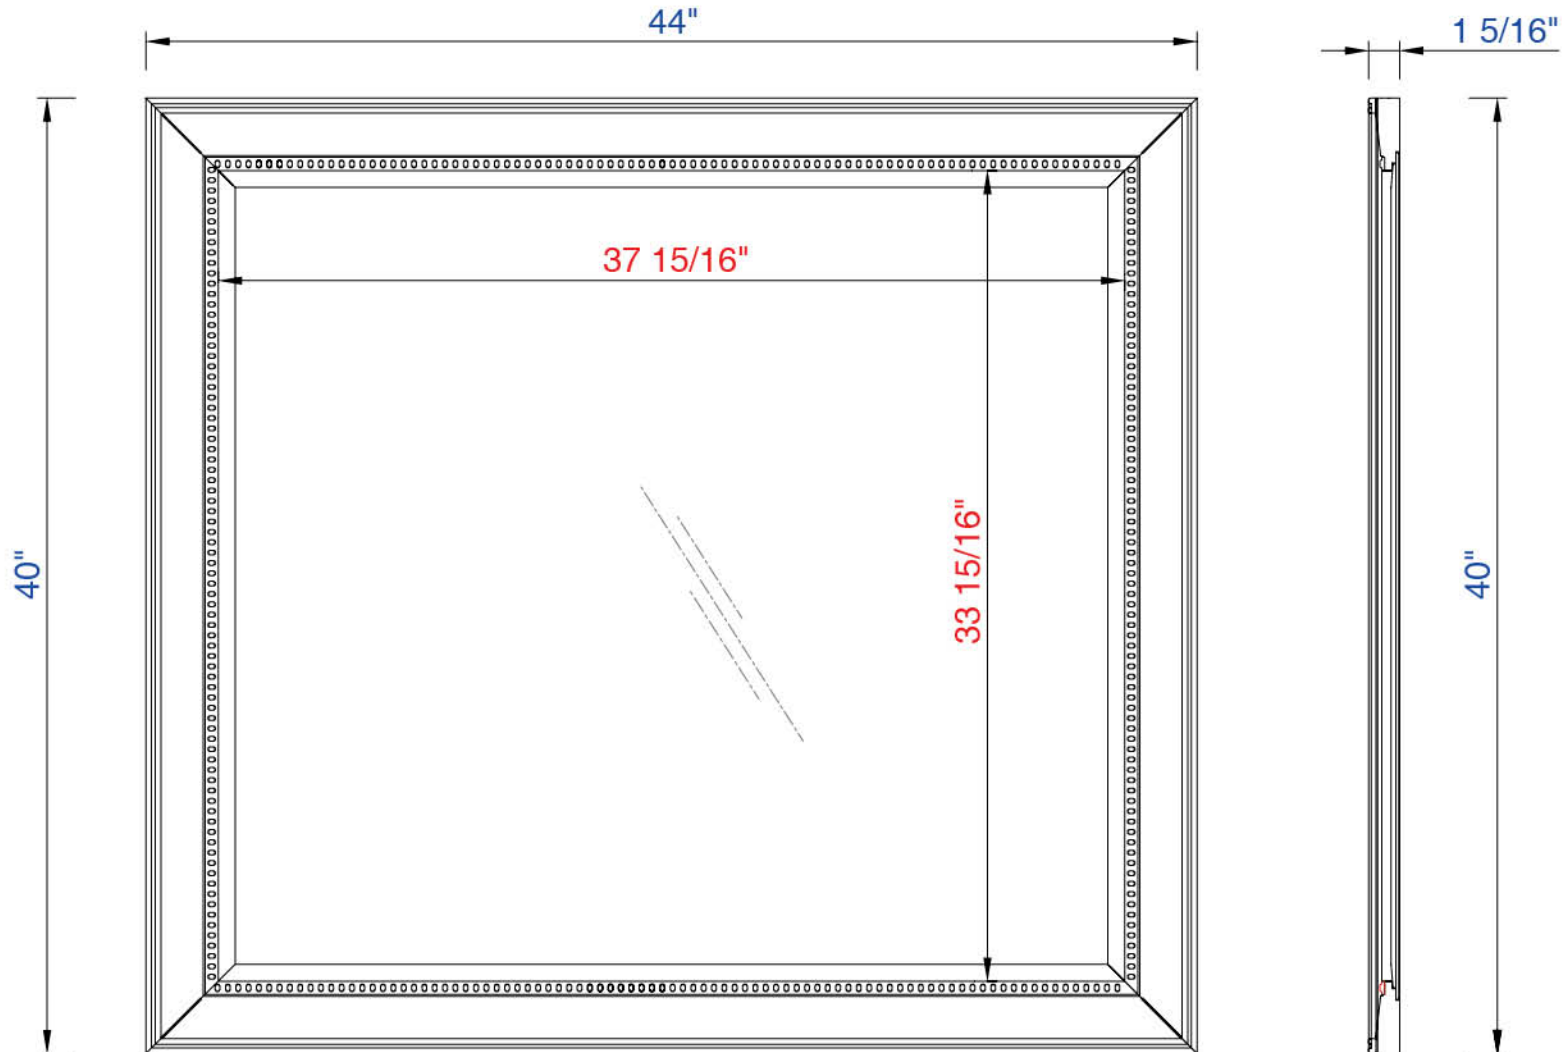

44"

Item Number:

157-M44-VV
157-M44-WW

JAMES MARTIN

VANITIES

Bristol 44" Mirror

Diagrams with Dimensions
page 01 of 01

1118mm

Item Number:

157-M44-VV
157-M44-WW

JAMES MARTIN

VANITIES

Bristol 1118mm Mirror

Diagrams with Dimensions
page 01 of 01