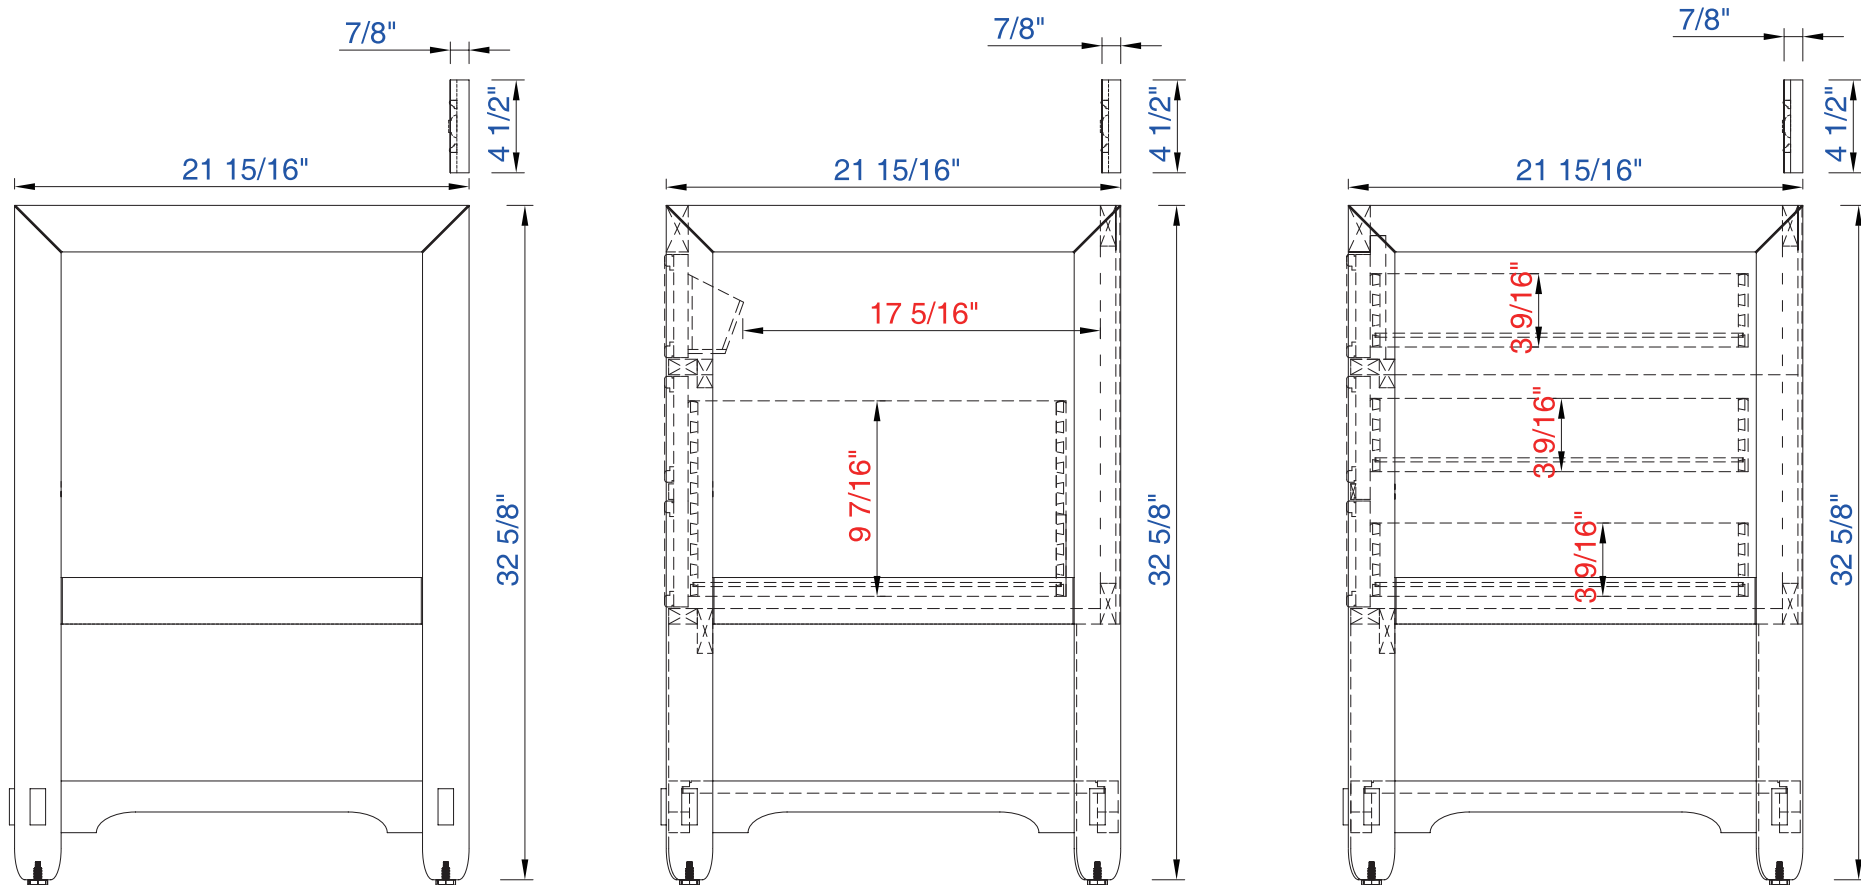

72"

Item Number:  
500-V72-HON

JAMES MARTIN

VANITIES

Malibu 72" Cabinet

Diagrams with Dimensions  
page 01 of 03

NOTE ONE: Countertops are not shown in these diagrams. (Cabinet Only)

NOTE TWO: Wood Backsplash (Shown) is designed for the molding detail to align with sinks in James Martin's Optional Countertops.

JAMES MARTIN

VANITIES

Malibu 72" Cabinet

Diagrams with Dimensions  
page 02 of 03

NOTE ONE: Countertops are not shown in these diagrams. (Cabinet Only)

72"

Item Number:  
500-V72-HON

JAMES MARTIN

VANITIES

Malibu 72" Cabinet

Diagrams with Dimensions  
page 03 of 03

NOTE ONE: Countertops are not shown in these diagrams. (Cabinet Only)

NOTE TWO: Wood Backsplash (Shown) is designed for the molding detail to align with sinks in James Martin's Optional Countertops. Customers' own countertops and sinks may align differently.

Please consult our website for Countertop Diagrams: [www.jamesmartinvanities.com](http://www.jamesmartinvanities.com)

1830mm

Item Number:  
500-V72-HON

JAMES MARTIN

VANITIES

Malibu 1830mm Cabinet

Diagrams with Dimensions  
page 01 of 03