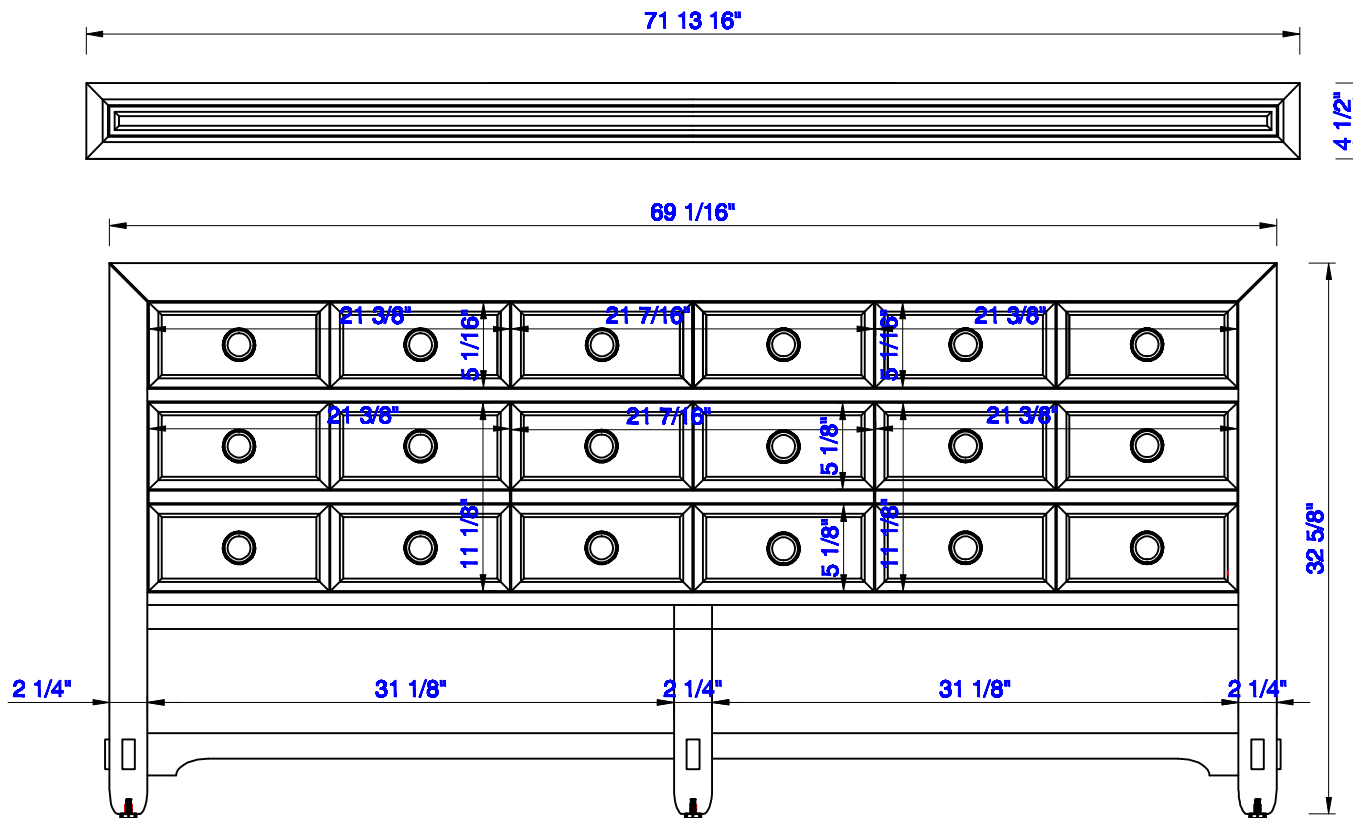

72"

Item Number:  
500-V72-HON

JAMES MARTIN

VANITIES

Malibu 72" Cabinet

Diagrams with Dimensions  
page 01 of 03

NOTE ONE: Countertops are not shown in these diagrams. (Cabinet Only)

NOTE TWO: Wood Backsplash (Shown) is designed for the molding detail to align with sinks in James Martin's Optional Countertops.

Customers' own countertops and sinks may align differently.

Please consult our website for Countertop Diagrams: [www.jamesmartinvanities.com](http://www.jamesmartinvanities.com)

72"

Item Number:  
500-V72-HON

JAMES MARTIN

VANITIES

Malibu 72" Cabinet

Diagrams with Dimensions  
page 02 of 03

NOTE ONE: Countertops are not shown in these diagrams. (Cabinet Only)

72"

Item Number:  
500-V72-HON

JAMES MARTIN

Please consult our website for Countertop Diagrams: [www.jamesmartinvanities.com](http://www.jamesmartinvanities.com)

1830mm

Item Number:  
500-V72-HON

JAMES MARTIN

VANITIES

Malibu 1830mm Cabinet

Diagrams with Dimensions  
page 01 of 03