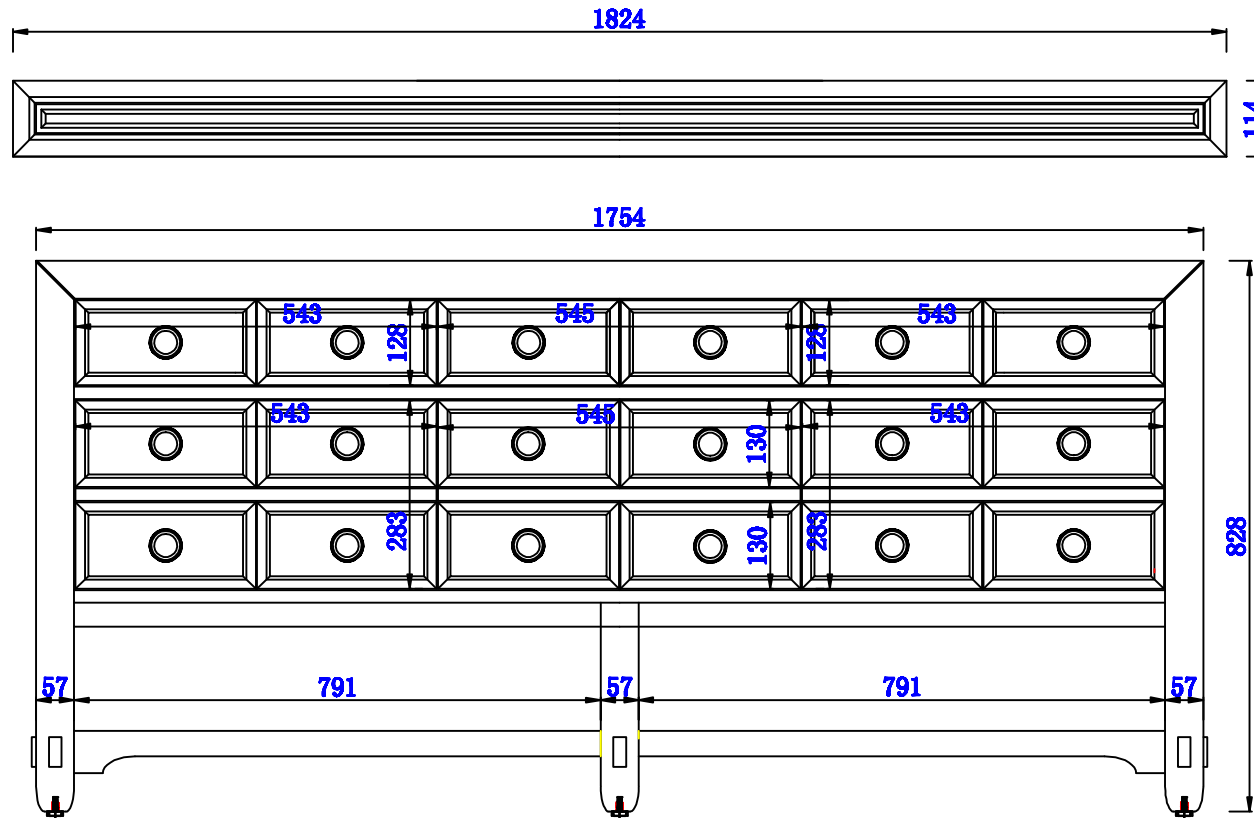

VANITIES

Malibu 72" Cabinet

Diagrams with Dimensions  
page 03 of 03

NOTE ONE: Countertops are not shown in these diagrams. (Cabinet Only)

NOTE TWO: Wood Backsplash (Shown) is designed for the molding detail to align with sinks in James Martin's Optional Countertops. Customers' own countertops and sinks may align differently.

Please consult our website for Countertop Diagrams: [www.jamesmartinvanities.com](http://www.jamesmartinvanities.com)

1830mm

Item Number:  
500-V72-HON

JAMES MARTIN

VANITIES

Malibu 1830mm Cabinet

Diagrams with Dimensions  
page 01 of 03

NOTE ONE: Countertops are not shown in these diagrams. (Cabinet Only)

NOTE TWO: Wood Backsplash (Shown) is designed for the molding detail to align with sinks in James Martin's Optional Countertops. Customers' own countertops and sinks may align differently.