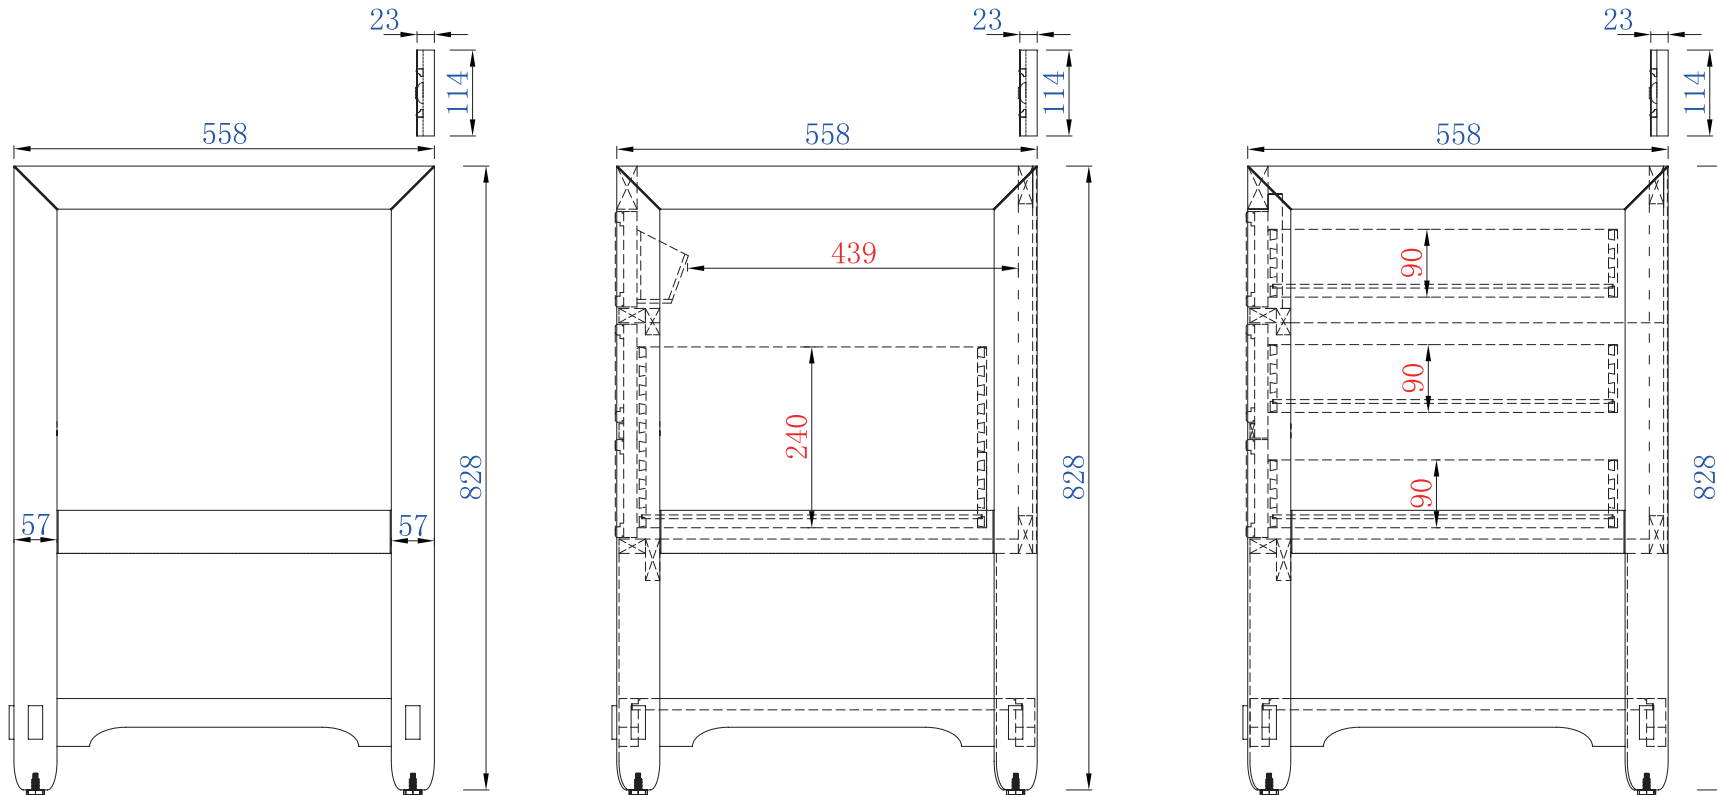

NOTE ONE: Countertops are not shown in these diagrams. (Cabinet Only)

NOTE TWO: Wood Backsplash (Shown) is designed for the molding detail to align with sinks in James Martin's Optional Countertops. Customers' own countertops and sinks may align differently.

Please consult our website for Countertop Diagrams: [www.jamesmartinvanities.com](http://www.jamesmartinvanities.com)

Item Number:  
500-V72-HON

JAMES MARTIN

VANITIES

Malibu 1830mm Cabinet

Diagrams with Dimensions  
page 02 of 03

NOTE ONE: Countertops are not shown in these diagrams. (Cabinet Only)

Item Number:  
500-V72-HON

JAMES MARTIN

VANITIES

Malibu 1830mm Cabinet

Diagrams with Dimensions  
page 03 of 03

NOTE ONE: Countertops are not shown in these diagrams. (Cabinet Only)

NOTE TWO: Wood Backsplash (Shown) is designed for the molding detail to align with sinks in James Martin's Optional Countertops. Customers' own countertops and sinks may align differently.

Please consult our website for Countertop Diagrams: [www.jamesmartinvanities.com](http://www.jamesmartinvanities.com)