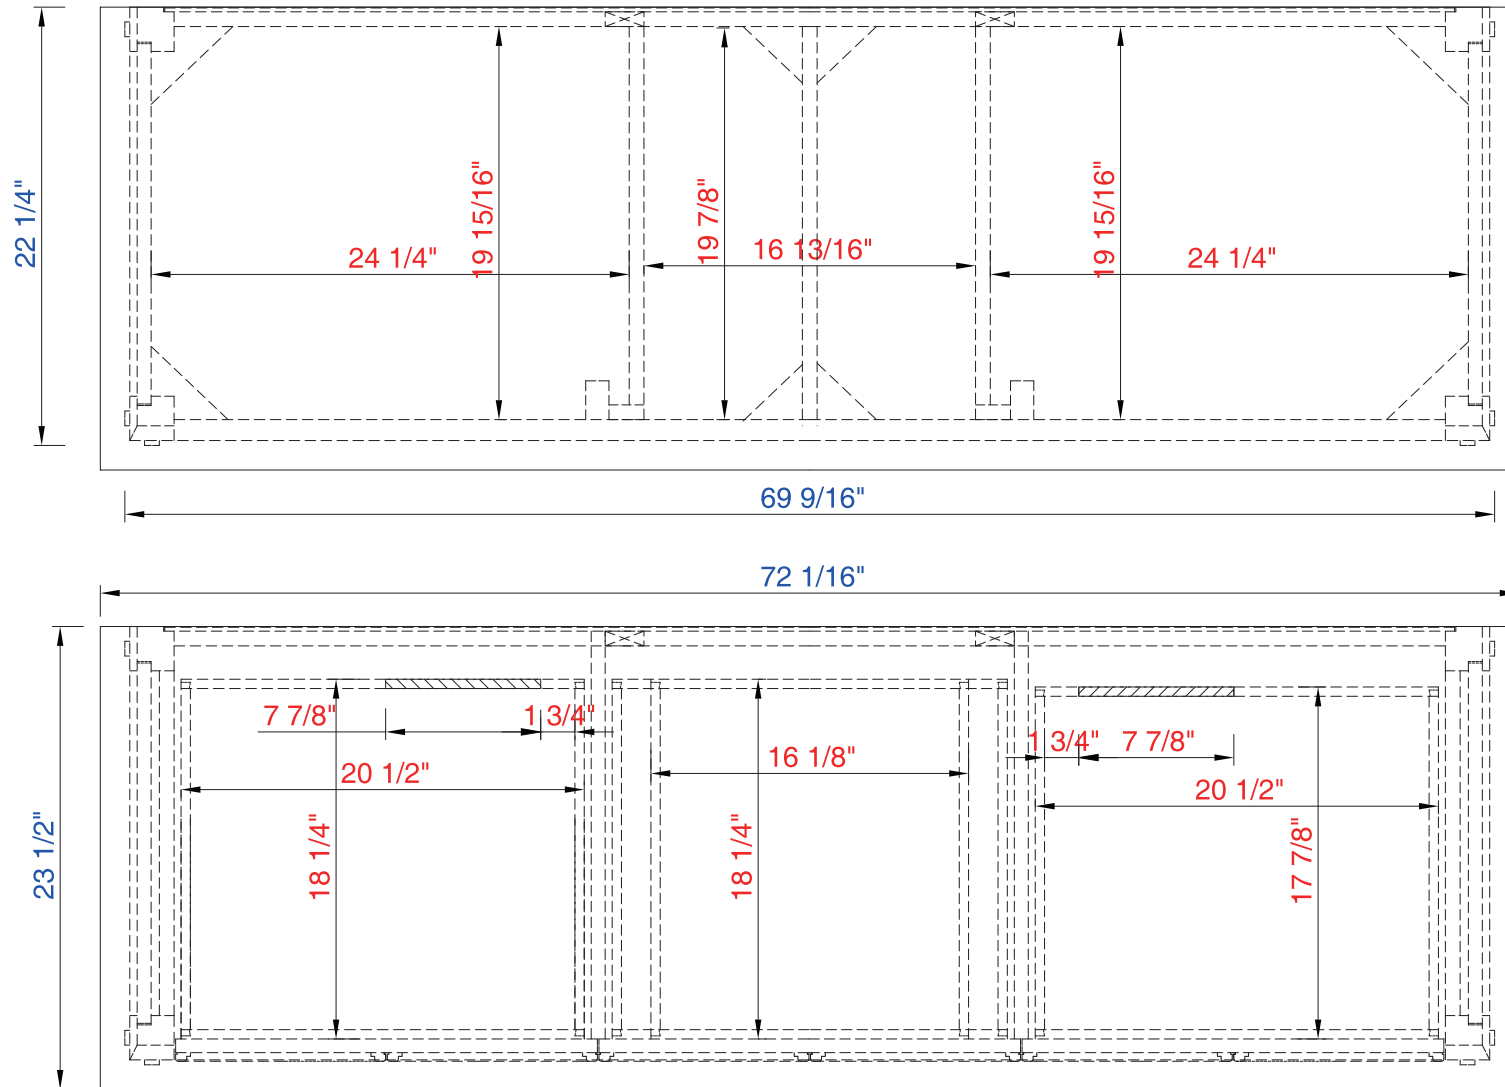

72"

Item Number:  
500-V72-HON

JAMES MARTIN

VANITIES

Malibu 72" Cabinet

Diagrams with Dimensions  
page 01 of 03

NOTE ONE: Countertops are not shown in these diagrams. (Cabinet Only)

NOTE TWO: Wood Backsplash (Shown) is designed for the molding detail to align with sinks in James Martin's Optional Countertops.

Customers' own countertops and sinks may align differently.

Please consult our website for Countertop Diagrams: [www.jamesmartinvanities.com](http://www.jamesmartinvanities.com)

72"

Item Number:  
500-V72-HON

JAMES MARTIN

VANITIES

Malibu 72" Cabinet

Diagrams with Dimensions  
page 02 of 03

NOTE ONE: Countertops are not shown in these diagrams. (Cabinet Only)

72"

Item Number:  
500-V72-HON

JAMES MARTIN

Please consult our website for Countertop Diagrams: [www.jamesmartinvanities.com](http://www.jamesmartinvanities.com)

1830mm

Item Number:  
500-V72-HON

JAMES MARTIN

VANITIES

Malibu 1830mm Cabinet

Diagrams with Dimensions  
page 01 of 03