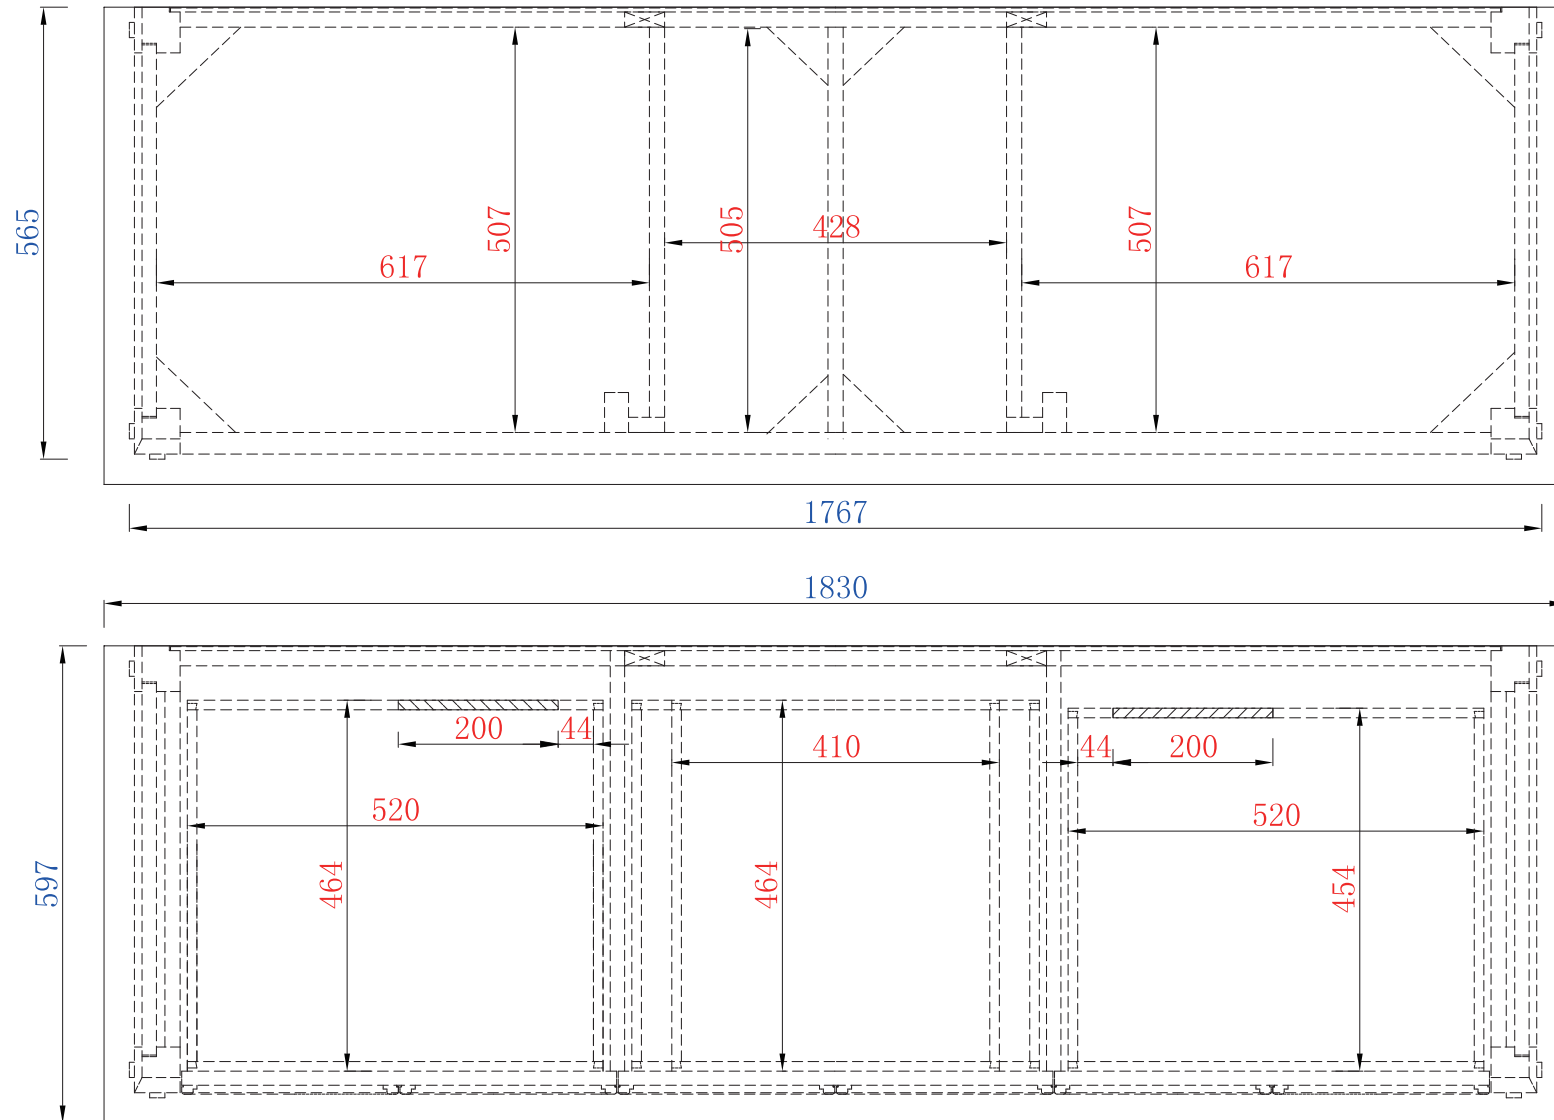

Please consult our website for Countertop Diagrams: [www.jamesmartinvanities.com](http://www.jamesmartinvanities.com)

1830mm

Item Number:  
500-V72-HON

JAMES MARTIN

VANITIES

Malibu 1830mm Cabinet

Diagrams with Dimensions  
page 01 of 03

NOTE ONE: Countertops are not shown in these diagrams. (Cabinet Only)

NOTE TWO: Wood Backsplash (Shown) is designed for the molding detail to align with sinks in James Martin's Optional Countertops. Customers' own countertops and sinks may align differently.

Please consult our website for Countertop Diagrams: [www.jamesmartinvanities.com](http://www.jamesmartinvanities.com)

Item Number:  
500-V72-HON

JAMES MARTIN

VANITIES

Malibu 1830mm Cabinet

Diagrams with Dimensions  
page 02 of 03

NOTE ONE: Countertops are not shown in these diagrams. (Cabinet Only)

Item Number:  
500-V72-HON

JAMES MARTIN

VANITIES

Malibu 1830mm Cabinet

Diagrams with Dimensions  
page 03 of 03

NOTE ONE: Countertops are not shown in these diagrams. (Cabinet Only)