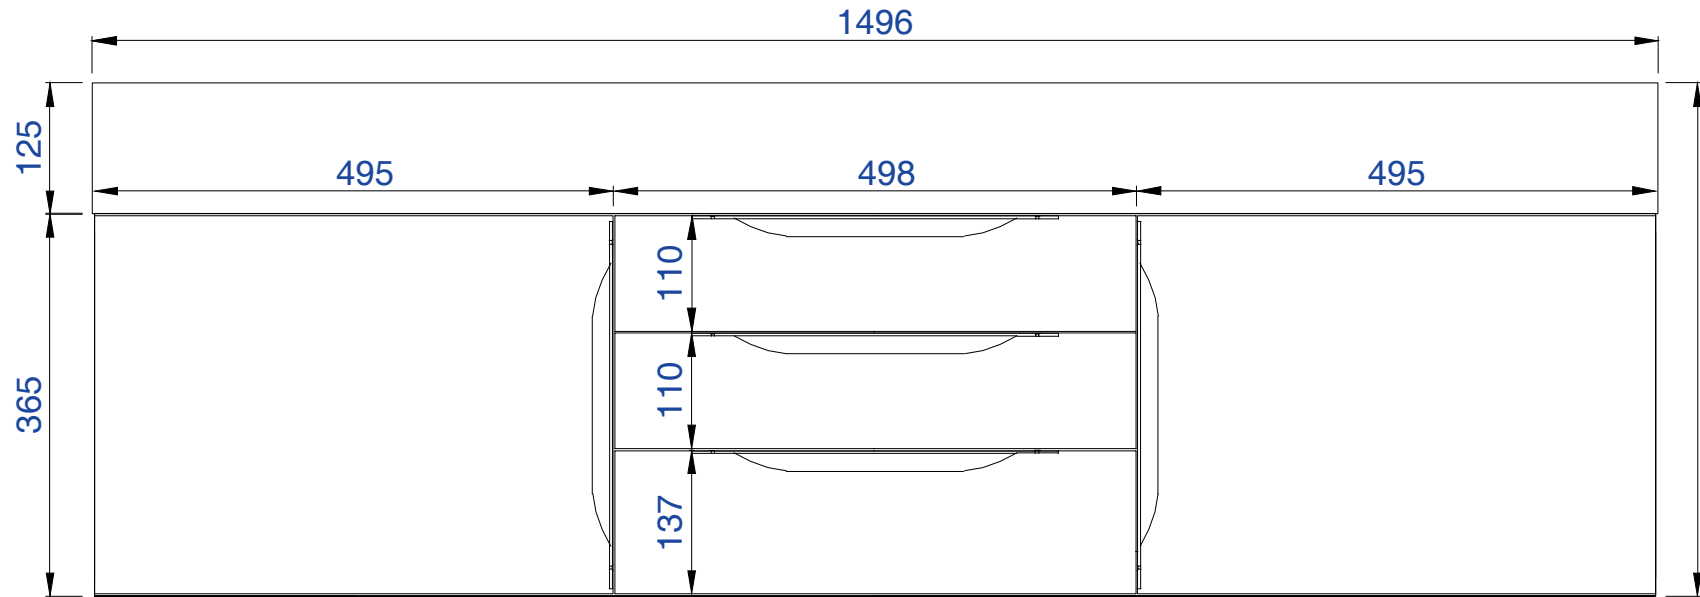

59"

Item Number :

- 389-V59-AGR-A
- 389-V59-CFO-A
- 389-V59-GW-A
- 389-V59-LTO-A

Mercer Island 59" Cabinet

Diagrams with Dimensions
page 01 of 03

NOTE ONE: Married Countertop is standard for this cabinet.
NOTE TWO: This vanity does not have a Backsplash.

59"

Item Number:

- 389-V59-AGR-A
- 389-V59-CFO-A
- 389-V59-GW-A
- 389-V59-LTO-A

Mercer Island 59" Cabinet

Diagrams with Dimensions
page 02 of 03

NOTE ONE: Married Countertop is standard for this cabinet.

59"

1496mm

Item Number:

- 389-V59-AGR-A
- 389-V59-CFO-A
- 389-V59-GW-A
- 389-V59-LTO-A

Mercer Island 1496mm Cabinet

Diagrams with Dimensions
page 01 of 03

NOTE ONE: Married Countertop is standard for this cabinet.
NOTE TWO: This vanity does not have a Backsplash.

1496mm

Item Number:

- 389-V59-AGR-A
- 389-V59-CFO-A
- 389-V59-GW-A
- 389-V59-LTO-A

Mercer Island 1496mm Cabinet

Diagrams with Dimensions
page 02 of 03

NOTE ONE: Married Countertop is standard for this cabinet.