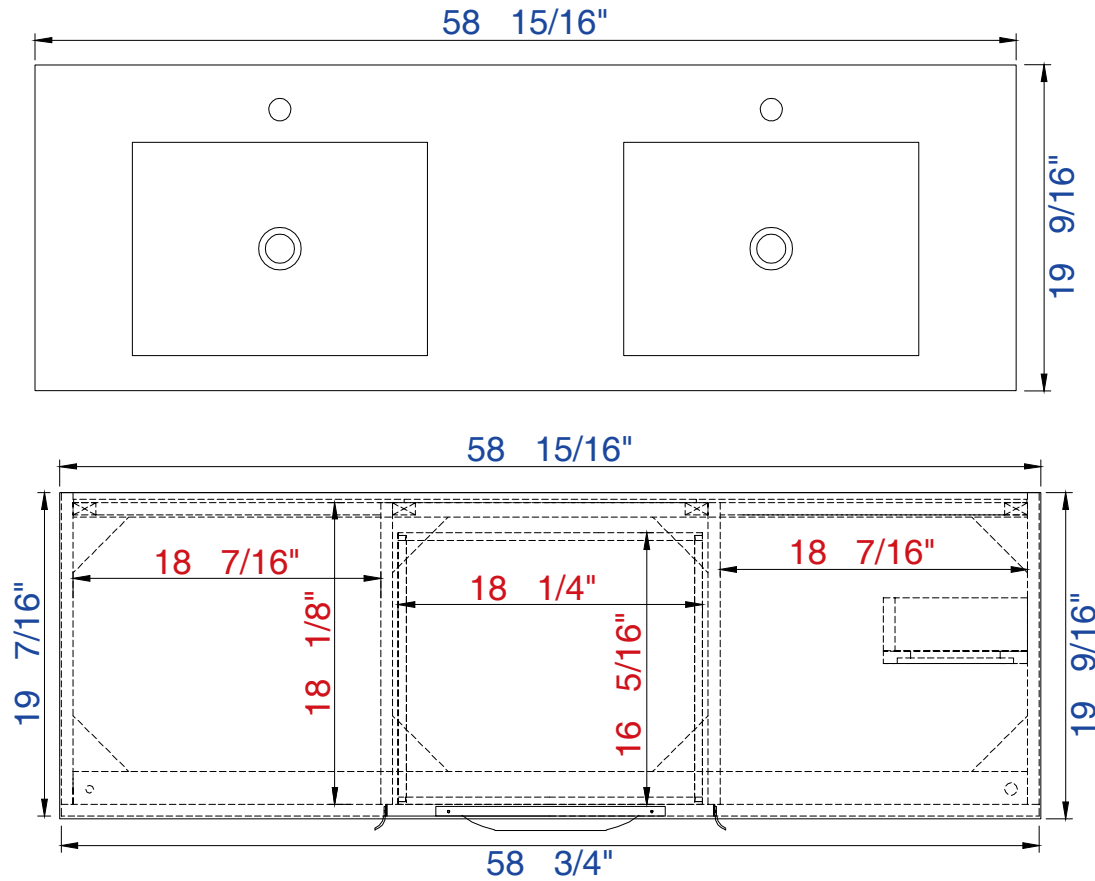

59"

Item Number :

- 389-V59-AGR-A
- 389-V59-CFO-A
- 389-V59-GW-A
- 389-V59-LTO-A

Mercer Island 59" Cabinet

Diagrams with Dimensions
page 01 of 03

NOTE ONE: Married Countertop is standard for this cabinet.
NOTE TWO: This vanity does not have a Backsplash.

59"

Item Number:

- 389-V59-AGR-A
- 389-V59-CFO-A
- 389-V59-GW-A
- 389-V59-LTO-A

Mercer Island 59" Cabinet

Diagrams with Dimensions
page 02 of 03

NOTE ONE: Married Countertop is standard for this cabinet.

59"

Item Number :

- 389-V59-AGR-A
- 389-V59-CFO-A
- 389-V59-GW-A
- 389-V59-LTO-A

Mercer Island 59" Cabinet

Diagrams with Dimensions
page 03 of 03

NOTE ONE: Married Countertop is standard for this cabinet.
NOTE TWO: This vanity does not have a Backsplash.

1496mm

Item Number:

- 389-V59-AGR-A
- 389-V59-CFO-A
- 389-V59-GW-A
- 389-V59-LTO-A

Mercer Island 1496mm Cabinet

Diagrams with Dimensions
page 01 of 03

NOTE ONE: Married Countertop is standard for this cabinet.
NOTE TWO: This vanity does not have a Backsplash.