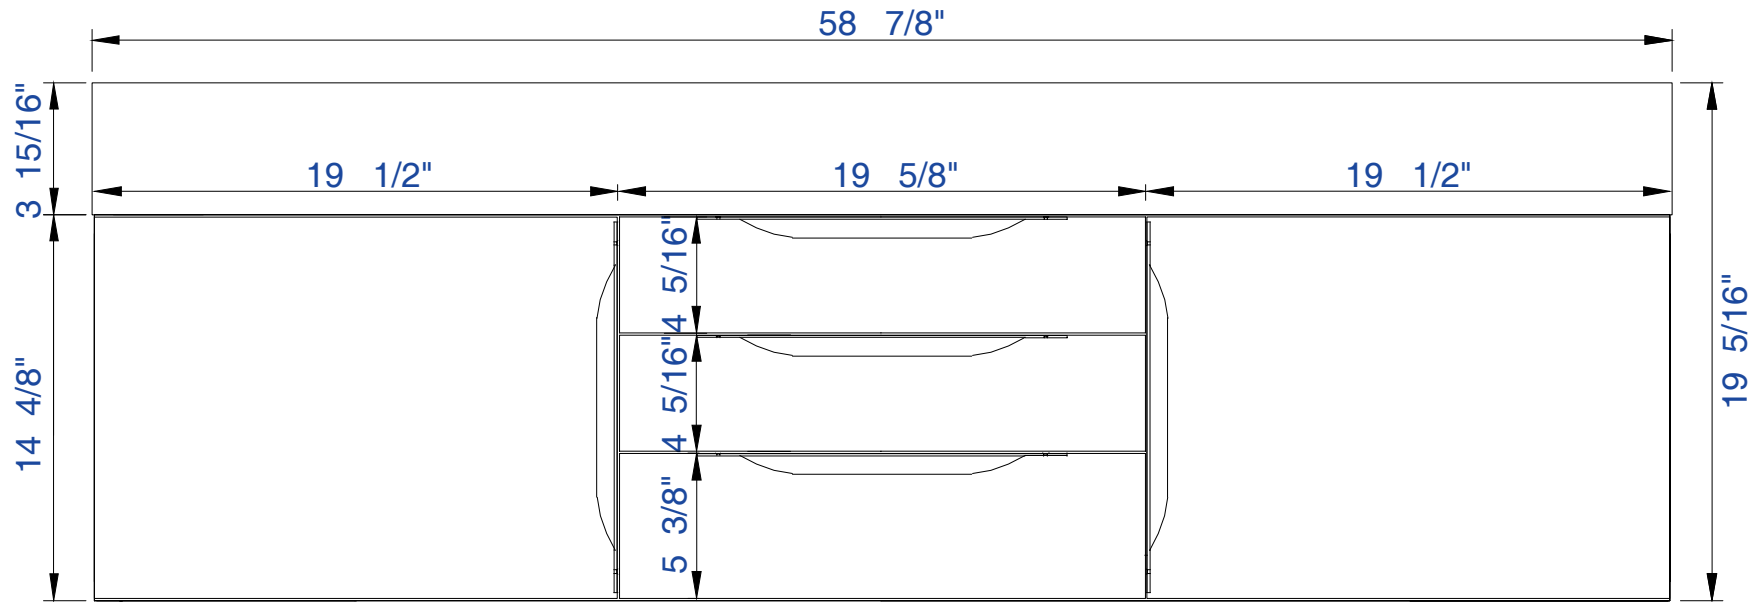

59"

Item Number :

- 389-V59-AGR-A
- 389-V59-CFO-A
- 389-V59-GW-A
- 389-V59-LTO-A

Mercer Island 59" Cabinet

Diagrams with Dimensions
page 01 of 03

NOTE ONE: Married Countertop is standard for this cabinet.
NOTE TWO: This vanity does not have a Backsplash.

59"

Item Number:

- 389-V59-AGR-A
- 389-V59-CFO-A
- 389-V59-GW-A
- 389-V59-LTO-A

Mercer Island 59" Cabinet

Diagrams with Dimensions
page 02 of 03

NOTE ONE: Married Countertop is standard for this cabinet.

59"

Item Number :

- 389-V59-AGR-A
- 389-V59-CFO-A
- 389-V59-GW-A
- 389-V59-LTO-A

Mercer Island 59" Cabinet

Diagrams with Dimensions
page 03 of 03

NOTE ONE: Married Countertop is standard for this cabinet.
NOTE TWO: This vanity does not have a Backsplash.

1496mm

Item Number:

- 389-V59-AGR-A
- 389-V59-CFO-A
- 389-V59-GW-A
- 389-V59-LTO-A

Mercer Island 1496mm Cabinet

Diagrams with Dimensions
page 01 of 03

NOTE ONE: Married Countertop is standard for this cabinet.
NOTE TWO: This vanity does not have a Backsplash.