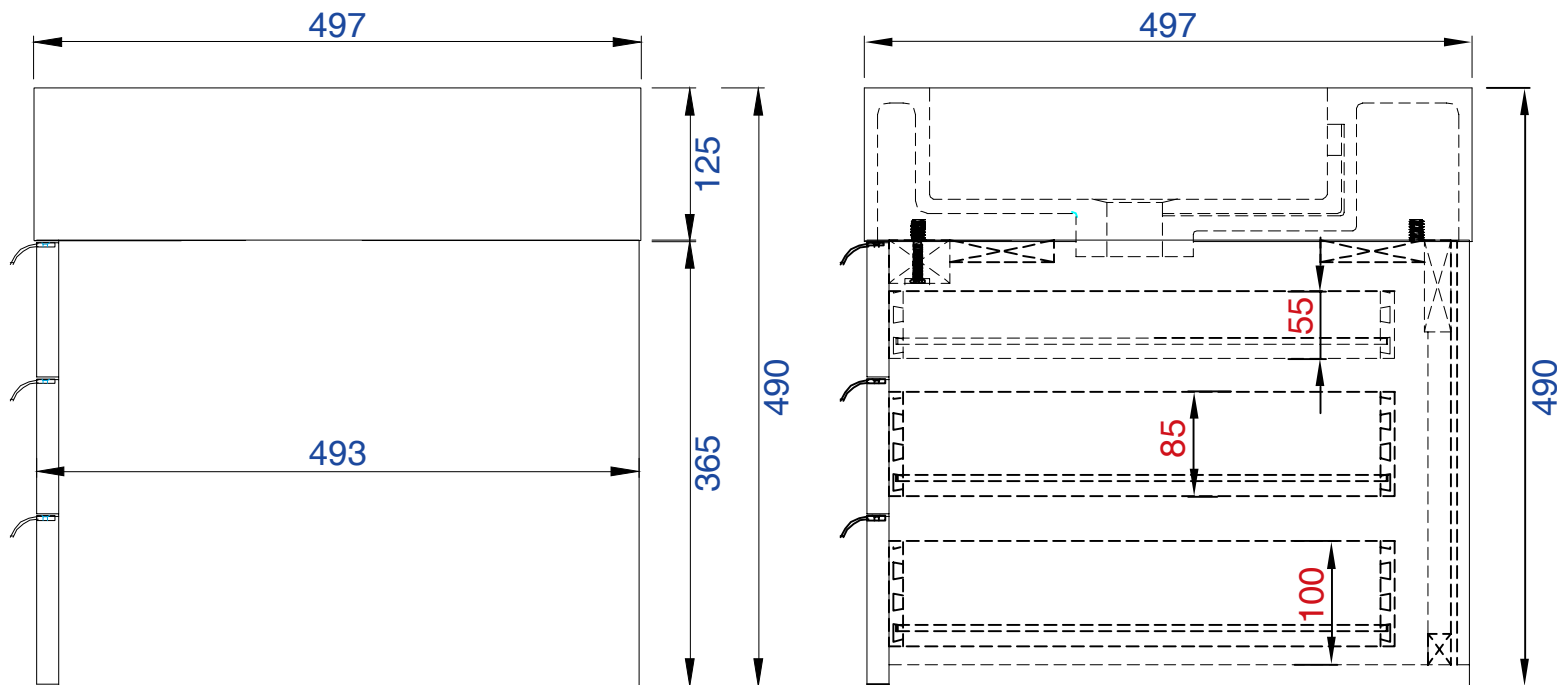

59"

Item Number :

- 389-V59-AGR-A
- 389-V59-CFO-A
- 389-V59-GW-A
- 389-V59-LTO-A

Mercer Island 59" Cabinet

Diagrams with Dimensions
page 01 of 03

NOTE ONE: Married Countertop is standard for this cabinet.
NOTE TWO: This vanity does not have a Backsplash.

1496mm

Item Number:

- 389-V59-AGR-A
- 389-V59-CFO-A
- 389-V59-GW-A
- 389-V59-LTO-A

Mercer Island 1496mm Cabinet

Diagrams with Dimensions
page 01 of 03

NOTE ONE: Married Countertop is standard for this cabinet.
NOTE TWO: This vanity does not have a Backsplash.

1496mm

Item Number:

- 389-V59-AGR-A
- 389-V59-CFO-A
- 389-V59-GW-A
- 389-V59-LTO-A

Mercer Island 1496mm Cabinet

Diagrams with Dimensions
page 02 of 03

NOTE ONE: Married Countertop is standard for this cabinet.

1496mm

Item Number:

- 389-V59-AGR-A
- 389-V59-CFO-A
- 389-V59-GW-A
- 389-V59-LTO-A

Mercer Island 1496mm Cabinet

Diagrams with Dimensions
page 03 of 03

NOTE ONE: Married Countertop is standard for this cabinet.
NOTE TWO: This vanity does not have a Backsplash.