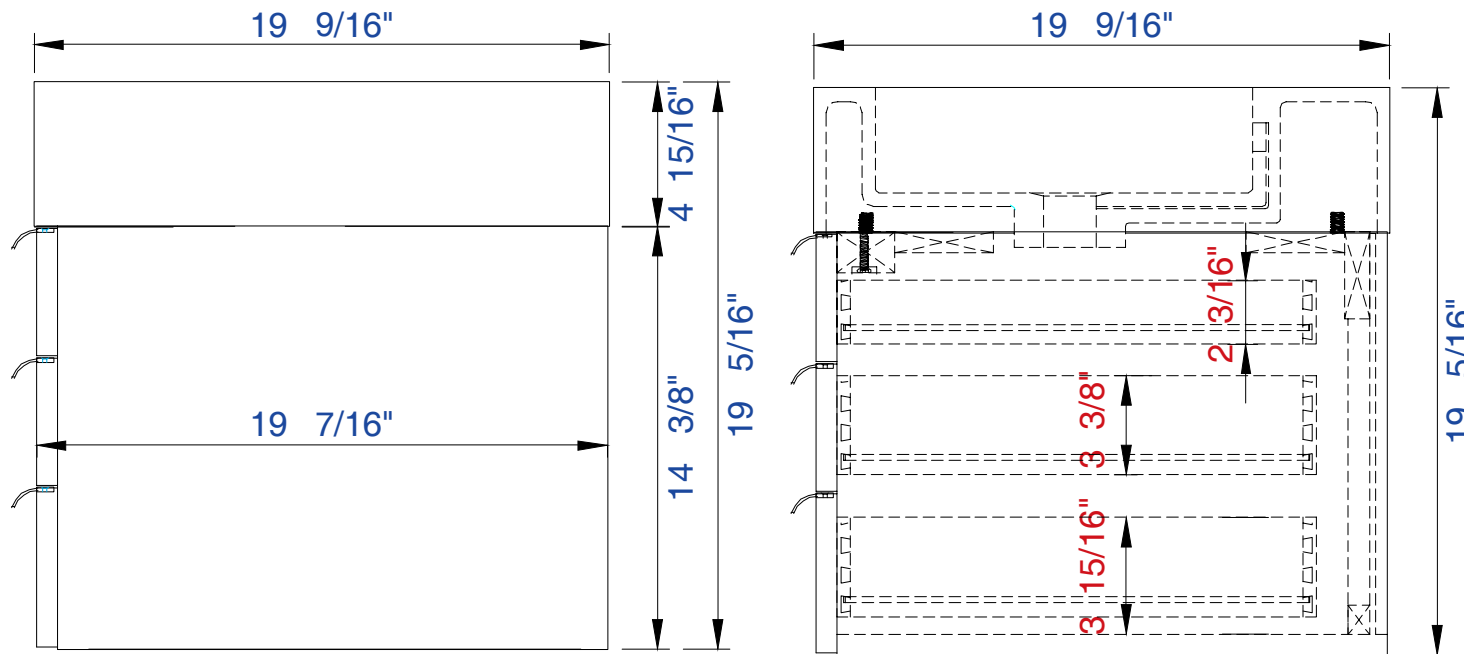

59"

Item Number :

- 389-V59-AGR-A
- 389-V59-CFO-A
- 389-V59-GW-A
- 389-V59-LTO-A

Mercer Island 59" Cabinet

Diagrams with Dimensions
page 01 of 03

NOTE ONE: Married Countertop is standard for this cabinet.
NOTE TWO: This vanity does not have a Backsplash.

59"

Item Number:

- 389-V59-AGR-A
- 389-V59-CFO-A
- 389-V59-GW-A
- 389-V59-LTO-A

Mercer Island 59" Cabinet

Diagrams with Dimensions
page 02 of 03

NOTE ONE: Married Countertop is standard for this cabinet.

59"

Item Number :

- 389-V59-AGR-A
- 389-V59-CFO-A
- 389-V59-GW-A
- 389-V59-LTO-A

Mercer Island 59" Cabinet

Diagrams with Dimensions
page 03 of 03

NOTE ONE: Married Countertop is standard for this cabinet.
NOTE TWO: This vanity does not have a Backsplash.

1496mm

Item Number:

- 389-V59-AGR-A
- 389-V59-CFO-A
- 389-V59-GW-A
- 389-V59-LTO-A

Mercer Island 1496mm Cabinet

Diagrams with Dimensions
page 01 of 03

NOTE ONE: Married Countertop is standard for this cabinet.
NOTE TWO: This vanity does not have a Backsplash.