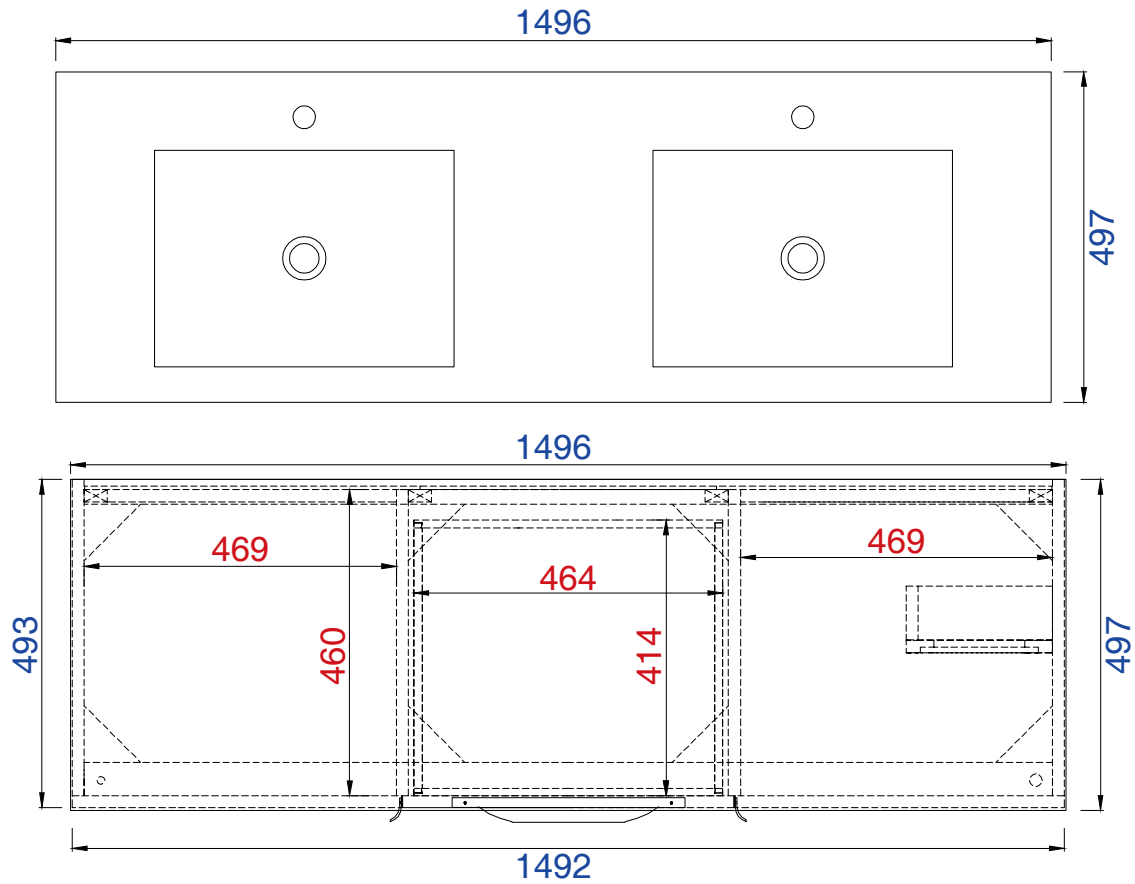

59"

Item Number :

- 389-V59-AGR-A
- 389-V59-CFO-A
- 389-V59-GW-A
- 389-V59-LTO-A

Mercer Island 59" Cabinet

Diagrams with Dimensions
page 01 of 03

NOTE ONE: Married Countertop is standard for this cabinet.
NOTE TWO: This vanity does not have a Backsplash.

1496mm

Item Number:

- 389-V59-AGR-A
- 389-V59-CFO-A
- 389-V59-GW-A
- 389-V59-LTO-A

Mercer Island 1496mm Cabinet

Diagrams with Dimensions
page 01 of 03

NOTE ONE: Married Countertop is standard for this cabinet.
NOTE TWO: This vanity does not have a Backsplash.

1496mm

Item Number:

- 389-V59-AGR-A
- 389-V59-CFO-A
- 389-V59-GW-A
- 389-V59-LTO-A

Mercer Island 1496mm Cabinet

Diagrams with Dimensions
page 02 of 03

NOTE ONE: Married Countertop is standard for this cabinet.

1496mm

Item Number:

- 389-V59-AGR-A
- 389-V59-CFO-A
- 389-V59-GW-A
- 389-V59-LTO-A

Mercer Island 1496mm Cabinet

Diagrams with Dimensions
page 03 of 03

NOTE ONE: Married Countertop is standard for this cabinet.
NOTE TWO: This vanity does not have a Backsplash.