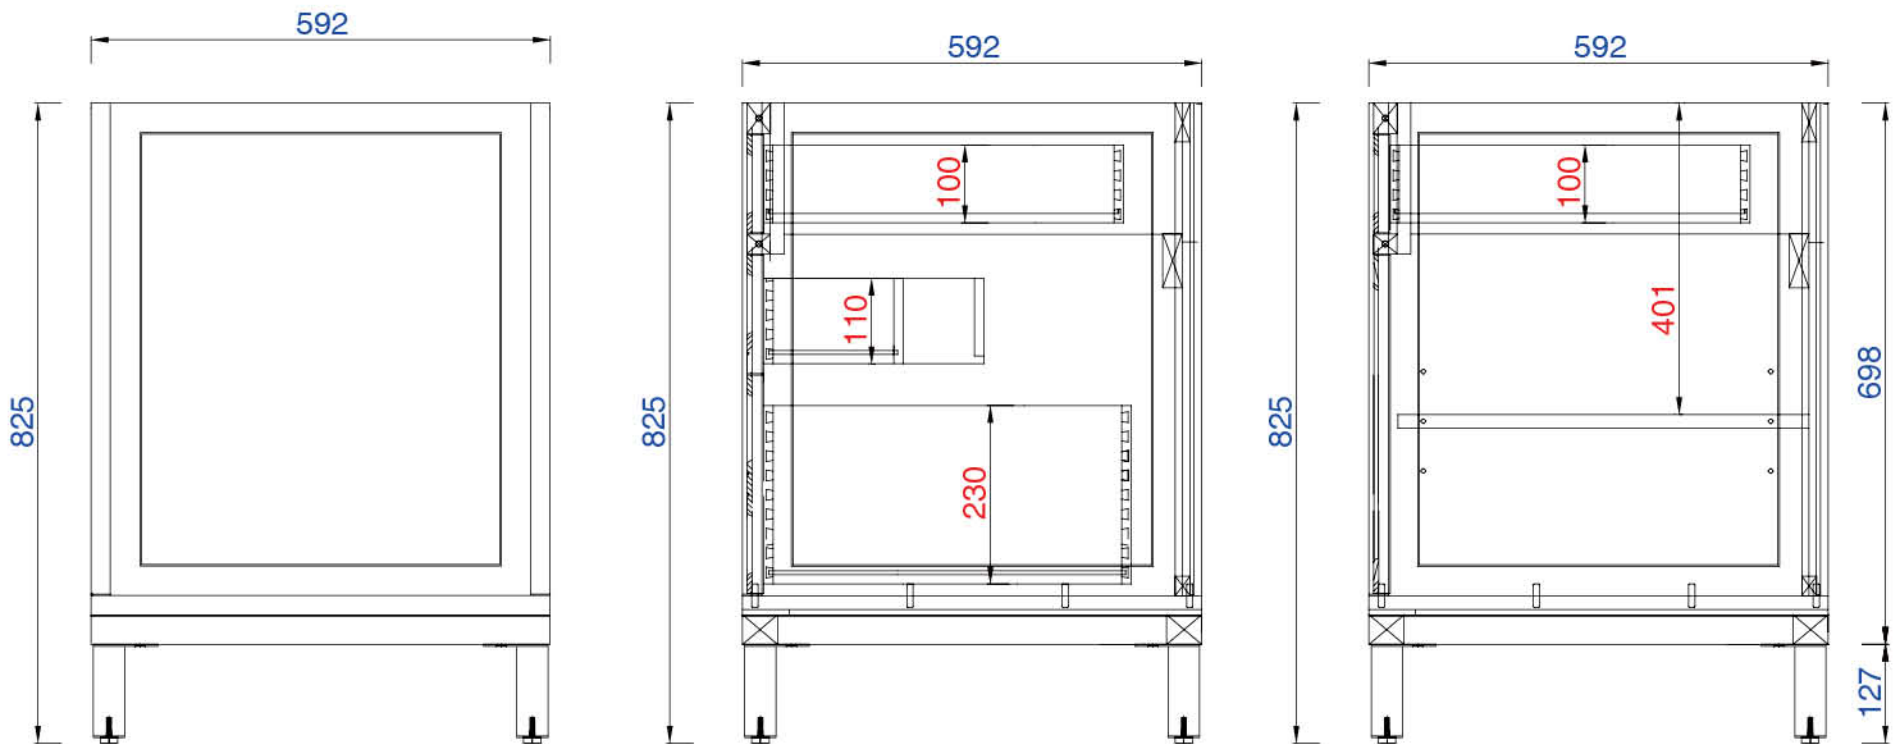

48"

Item Number:

305-V48-WWW

JAMES MARTIN

VANITIES

Chicago 48" Cabinet

Diagrams with Dimensions  
page 03 of 03

NOTE ONE: Countertops are not shown in these diagrams. (Cabinet Only)

1219mm

Item Number:

305-V48-WWW

JAMES MARTIN

VANITIES

Chicago 1219mm Cabinet

Diagrams with Dimensions  
page 02 of 03

NOTE ONE: Countertops are not shown in these diagrams. (Cabinet Only)

NOTE TWO: Internal Shelves (Shown) are designed to align with sinks in James Martin's Optional Countertops.

Customers' own countertops and sinks may align differently, and modification may be required.

Please consult our website for Countertop Diagrams: [www.jamesmartinvanities.com](http://www.jamesmartinvanities.com)

1219mm

Item Number:  
305-V48-WWW

JAMES MARTIN

VANITIES

Chicago 1219mm Cabinet

Diagrams with Dimensions  
page 03 of 03