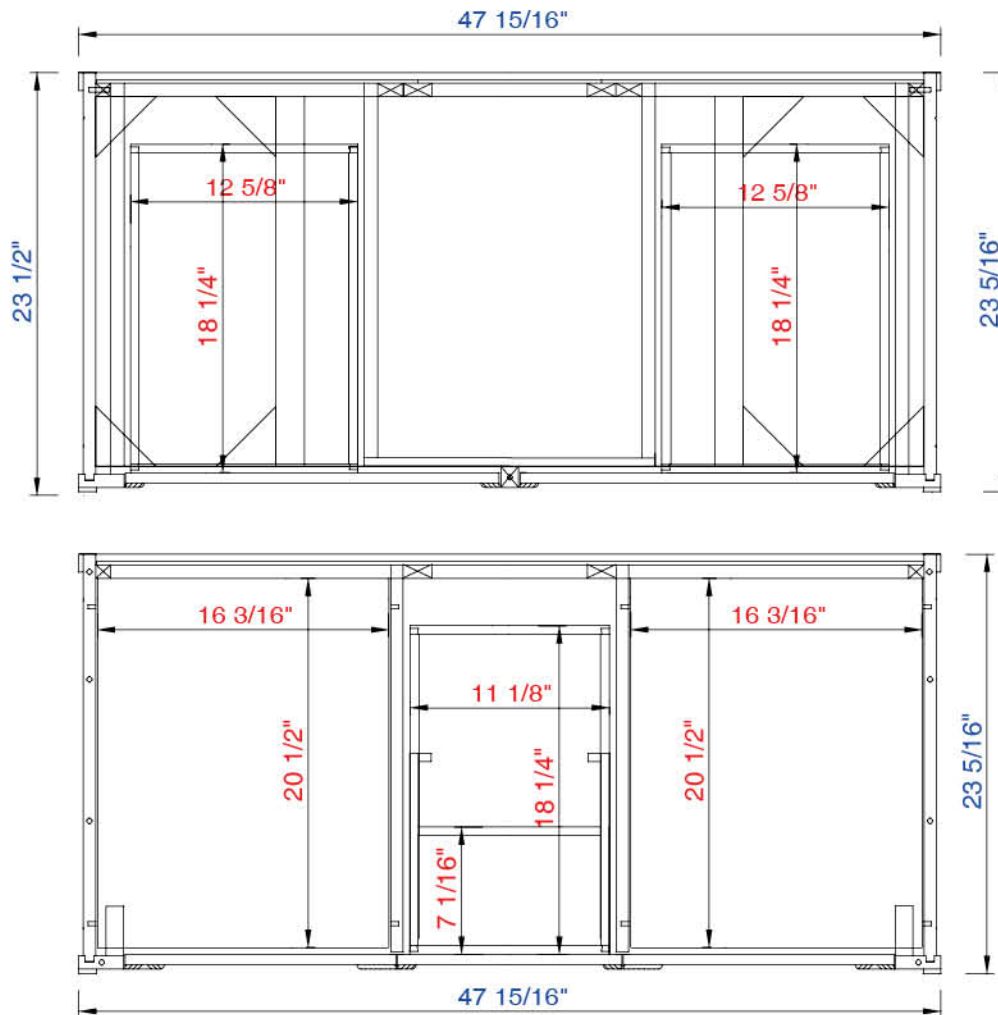

48"

Item Number:

305-V48-WWW

JAMES MARTIN

VANITIES

Chicago 48" Cabinet

Diagrams with Dimensions  
page 01 of 03

NOTE ONE: Countertops are not shown in these diagrams. (Cabinet Only)

NOTE TWO: This vanity does not have a Backsplash.

Please consult our website for Countertop Diagrams: [www.jamesmartinvanities.com](http://www.jamesmartinvanities.com)

48"

Item Number:

305-V48-WWW

JAMES MARTIN

VANITIES

Chicago 48" Cabinet

Diagrams with Dimensions  
page 02 of 03

NOTE ONE: Countertops are not shown in these diagrams. (Cabinet Only)

NOTE TWO: Internal Shelves (Shown) are designed to align with sinks in James Martin's Optional Countertops.

48"

Item Number:

305-V48-WWW

JAMES MARTIN

VANITIES

Chicago 48" Cabinet

Diagrams with Dimensions  
page 03 of 03

NOTE ONE: Countertops are not shown in these diagrams. (Cabinet Only)