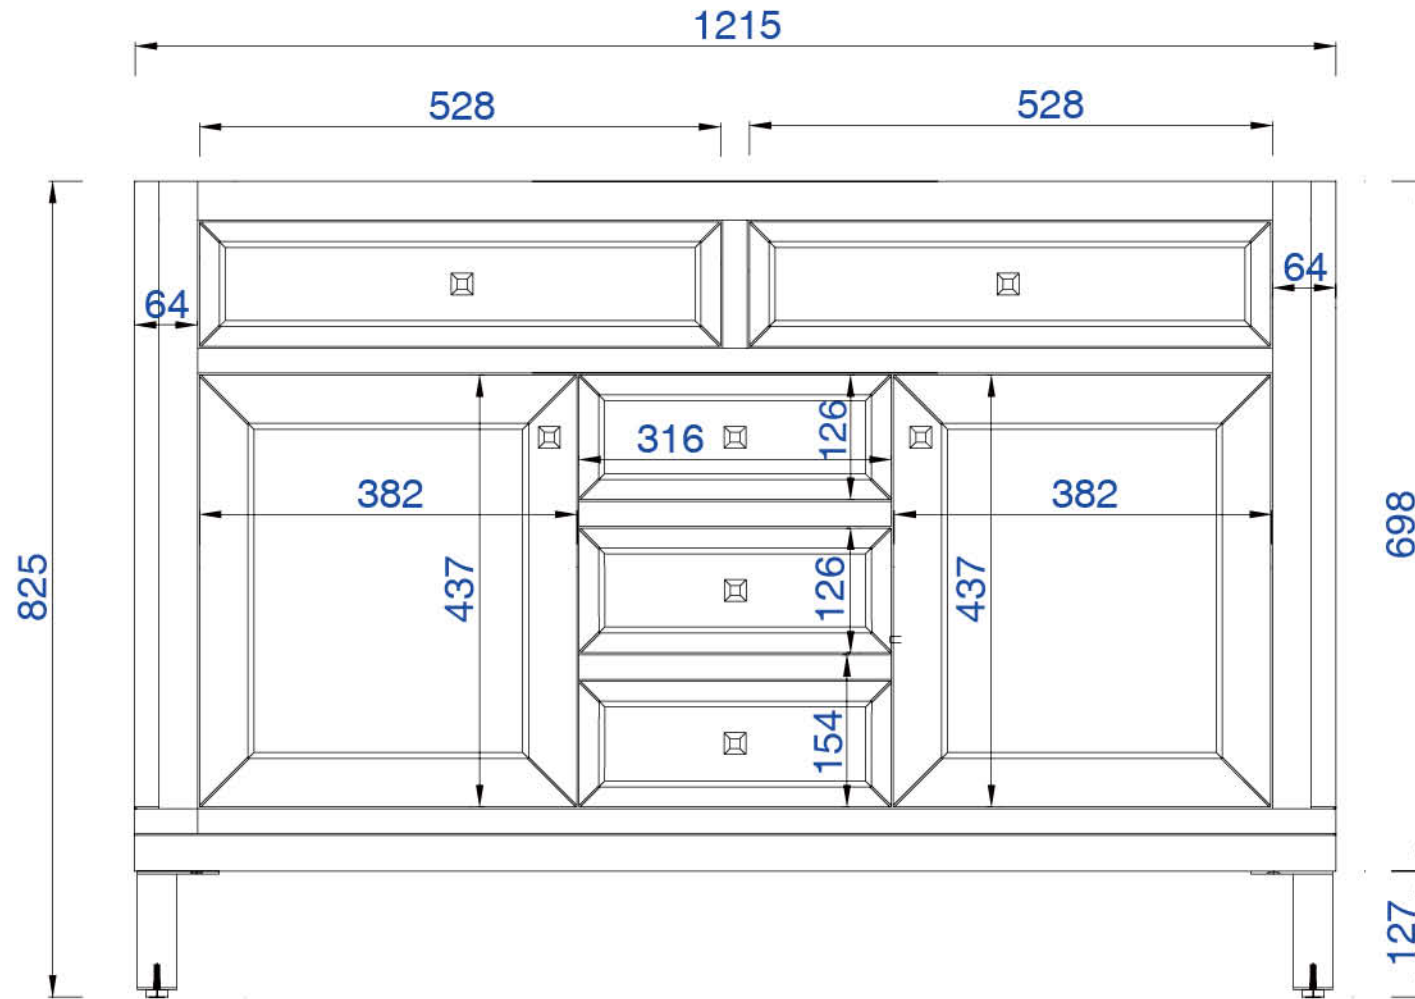

1219mm

Item Number:

305-V48-WWW

JAMES MARTIN

VANITIES

Chicago 1219mm Cabinet

Diagrams with Dimensions
page 01 of 03

NOTE ONE: Countertops are not shown in these diagrams. (Cabinet Only)

NOTE TWO: This vanity does not have a Backsplash.

Please consult our website for Countertop Diagrams: www.jamesmartinvanities.com