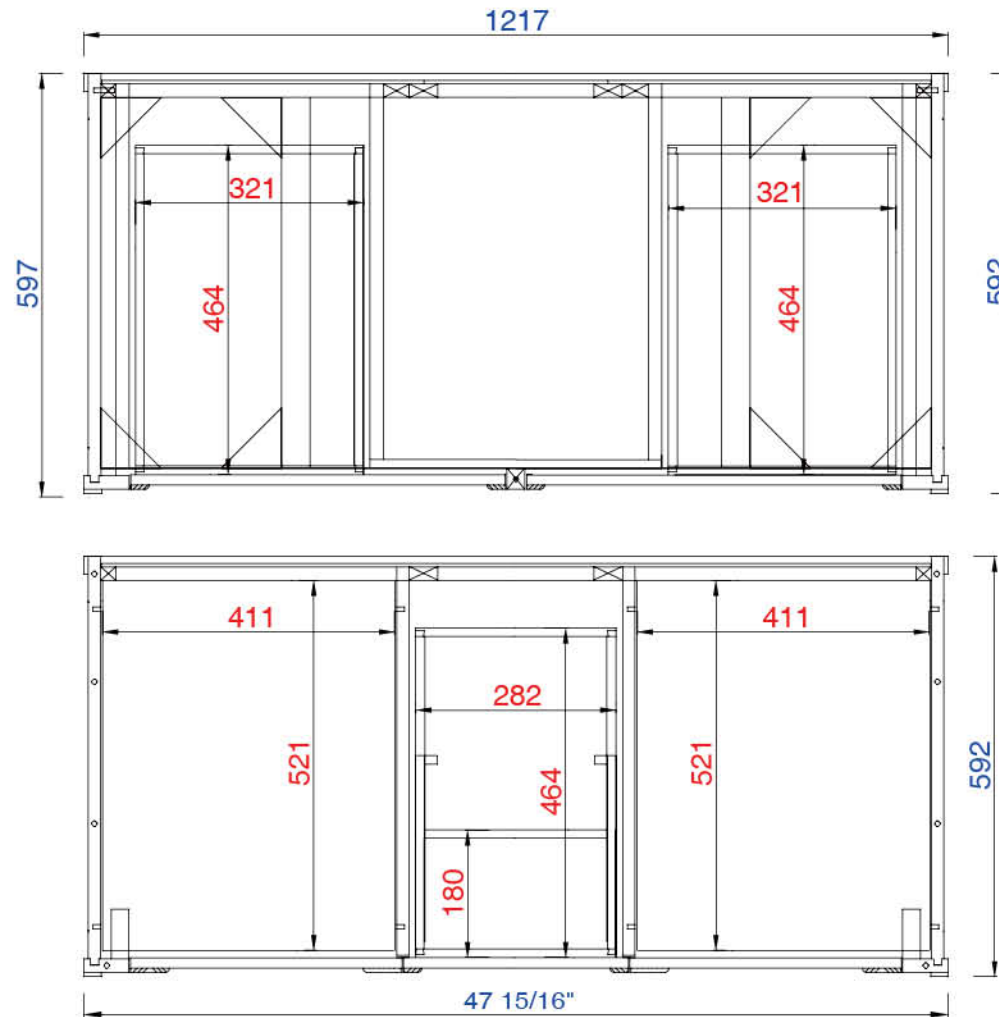

48"

Item Number:

305-V48-WWW

JAMES MARTIN

VANITIES

Chicago 48" Cabinet

Diagrams with Dimensions  
page 03 of 03

NOTE ONE: Countertops are not shown in these diagrams. (Cabinet Only)

1219mm

Item Number:

305-V48-WWW

JAMES MARTIN

VANITIES

Chicago 1219mm Cabinet

Diagrams with Dimensions  
page 02 of 03

NOTE ONE: Countertops are not shown in these diagrams. (Cabinet Only)

NOTE TWO: Internal Shelves (Shown) are designed to align with sinks in James Martin's Optional Countertops.

Customers' own countertops and sinks may align differently, and modification may be required.

Please consult our website for Countertop Diagrams: [www.jamesmartinvanities.com](http://www.jamesmartinvanities.com)

1219mm

Item Number:  
305-V48-WWW

JAMES MARTIN

VANITIES

Chicago 1219mm Cabinet

Diagrams with Dimensions  
page 03 of 03