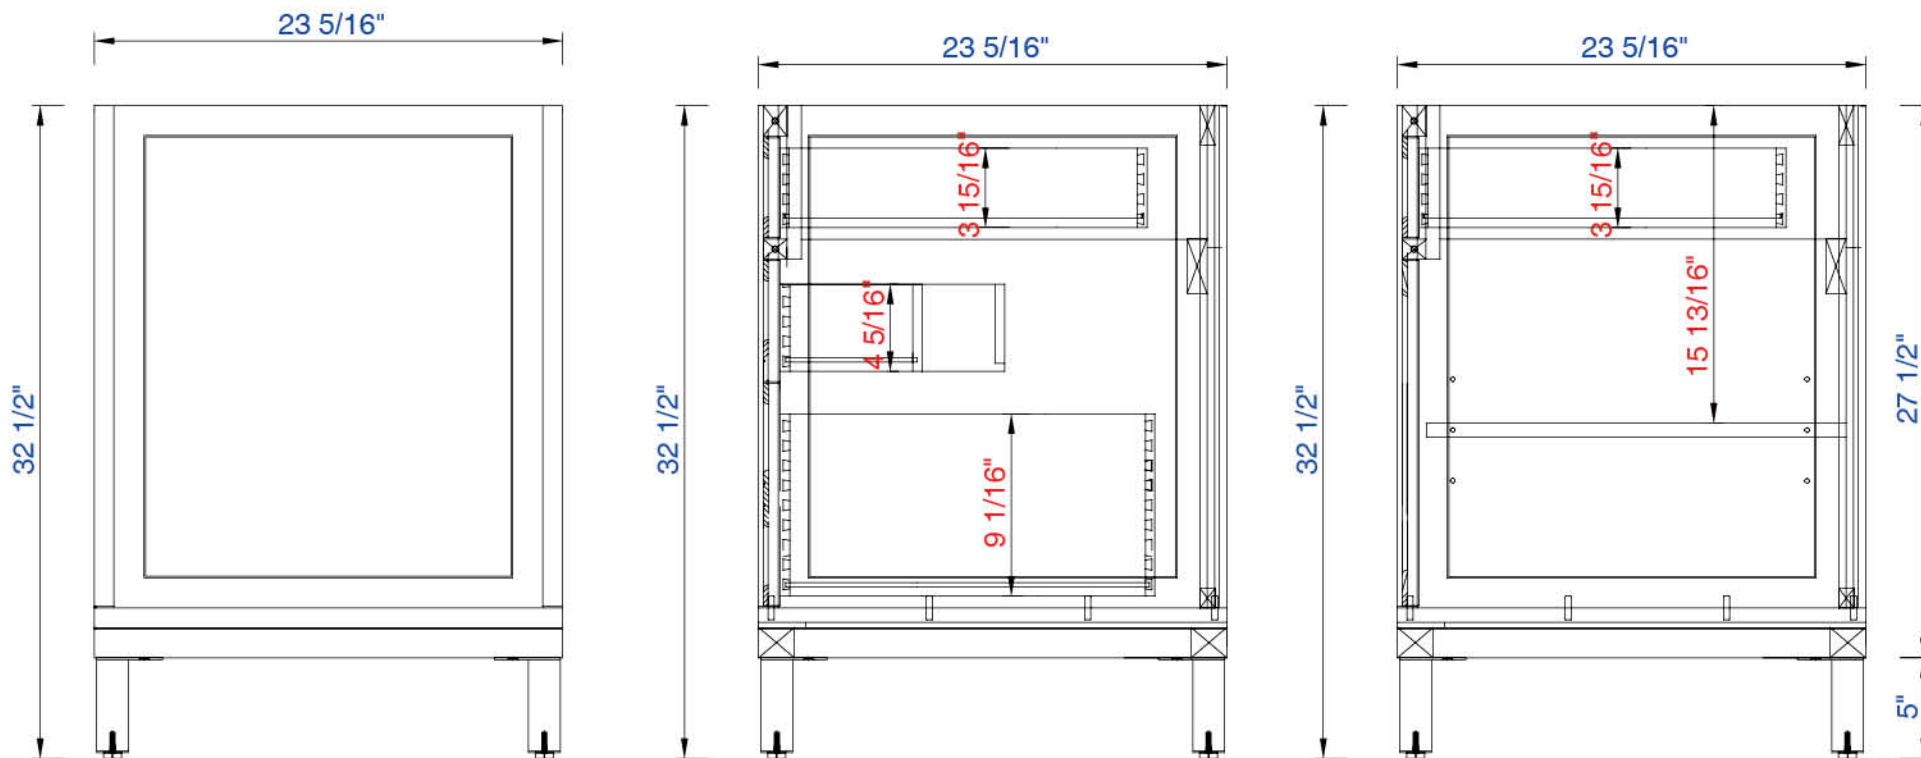

48"

Item Number:

305-V48-WWW

JAMES MARTIN

VANITIES

Chicago 48" Cabinet

Diagrams with Dimensions  
page 03 of 03

NOTE ONE: Countertops are not shown in these diagrams. (Cabinet Only)

NOTE TWO: This vanity does not have a Backsplash.

Please consult our website for Countertop Diagrams: [www.jamesmartinvanities.com](http://www.jamesmartinvanities.com)

1219mm

Item Number:

305-V48-WWW

JAMES MARTIN

1219mm

Item Number:

305-V48-WWW

JAMES MARTIN

VANITIES

Chicago 1219mm Cabinet

Diagrams with Dimensions  
page 02 of 03

NOTE ONE: Countertops are not shown in these diagrams. (Cabinet Only)

Please consult our website for Countertop Diagrams: [www.jamesmartinvanities.com](http://www.jamesmartinvanities.com)

1219mm

Item Number:  
305-V48-WWW

JAMES MARTIN

VANITIES

Chicago 1219mm Cabinet

Diagrams with Dimensions  
page 03 of 03