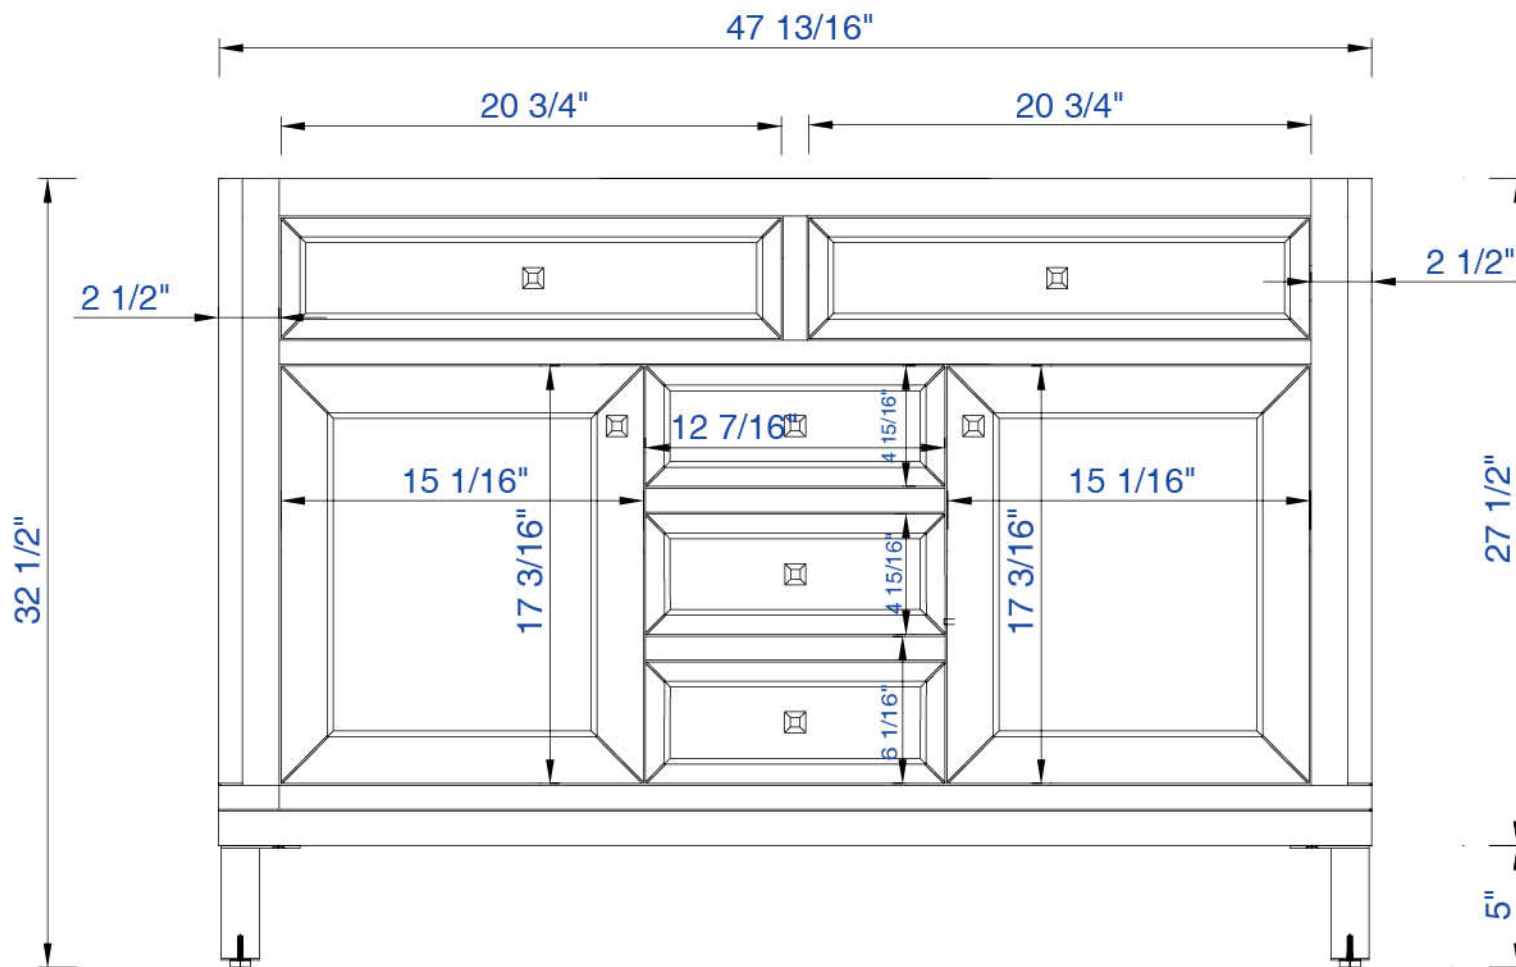

48"

Item Number:

305-V48-WWW

JAMES MARTIN

VANITIES

Chicago 48" Cabinet

Diagrams with Dimensions  
page 01 of 03

NOTE ONE: Countertops are not shown in these diagrams. (Cabinet Only)

NOTE TWO: This vanity does not have a Backsplash.

Please consult our website for Countertop Diagrams: [www.jamesmartinvanities.com](http://www.jamesmartinvanities.com)

48"

Item Number:

305-V48-WWW

JAMES MARTIN

VANITIES

Chicago 48" Cabinet

Diagrams with Dimensions  
page 02 of 03

NOTE ONE: Countertops are not shown in these diagrams. (Cabinet Only)

NOTE TWO: Internal Shelves (Shown) are designed to align with sinks in James Martin's Optional Countertops.

48"

Item Number:

305-V48-WWW

JAMES MARTIN

VANITIES

Chicago 48" Cabinet

Diagrams with Dimensions  
page 03 of 03

NOTE ONE: Countertops are not shown in these diagrams. (Cabinet Only)