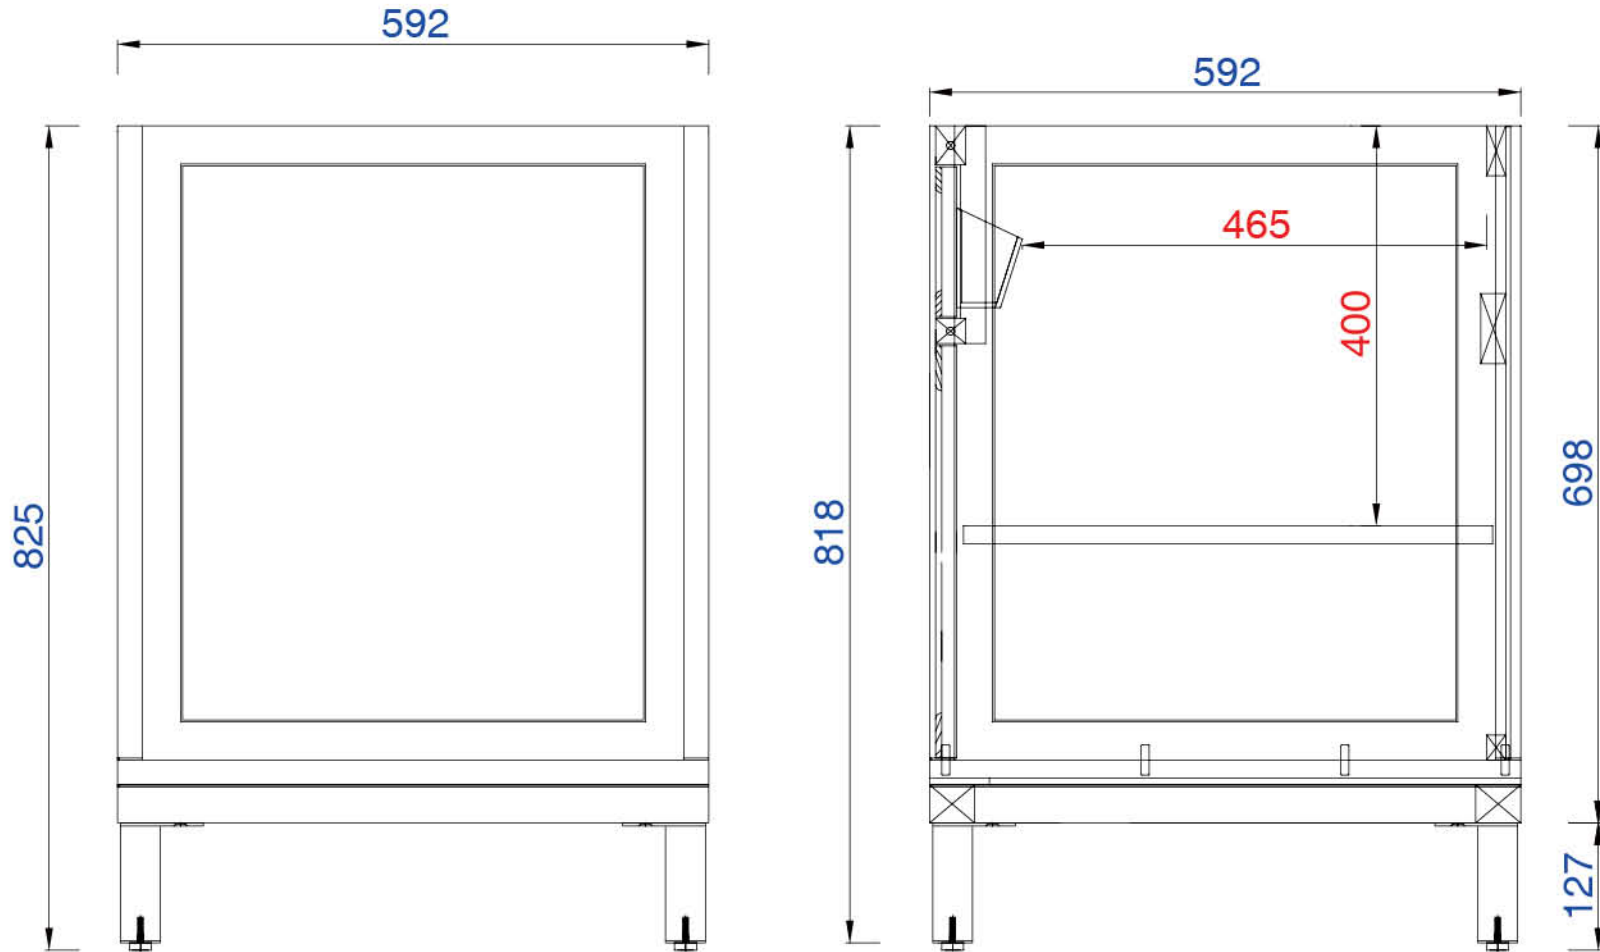

36"

Item Number:

305-V36-WWW

JAMES MARTIN

VANITIES

Chicago 36" Cabinet

Diagrams with Dimensions  
page 01 of 03

NOTE ONE: Countertops are not shown in these diagrams. (Cabinet Only)

36"

Item Number:

305-V36-WWW

JAMES MARTIN

VANITIES

Chicago 36" Cabinet

Diagrams with Dimensions  
page 03 of 03

NOTE ONE: Countertops are not shown in these diagrams. (Cabinet Only)

914mm

Item Number:  
305-V36-WWW

JAMES MARTIN

VANITIES

Chicago 914mm Cabinet

Diagrams with Dimensions  
page 02 of 03

NOTE ONE: Countertops are not shown in these diagrams. (Cabinet Only)

NOTE TWO: Internal Shelves (Shown) are designed to align with sinks in James Martin's Optional Countertops.

914mm

Item Number:  
305-V36-WWW

JAMES MARTIN

VANITIES

Chicago 914mm Cabinet

Diagrams with Dimensions  
page 03 of 03

NOTE ONE: Countertops are not shown in these diagrams. (Cabinet Only)  
NOTE TWO: This vanity does not have a Backsplash.  
Please consult our website for Countertop Diagrams: [www.jamesmartinvanities.com](http://www.jamesmartinvanities.com)