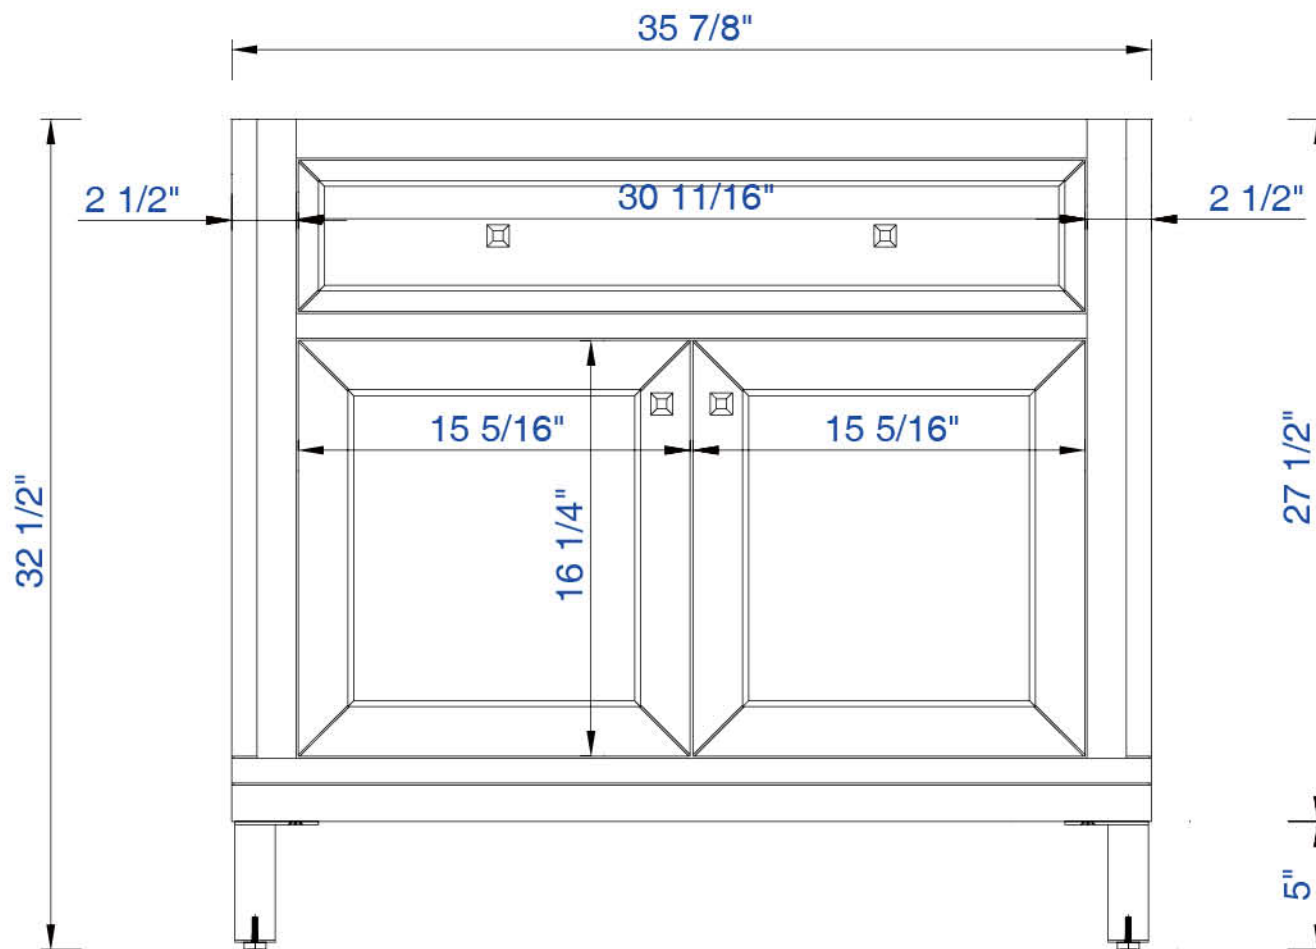

36"

Item Number:

305-V36-WWW

JAMES MARTIN

VANITIES

Chicago 36" Cabinet

Diagrams with Dimensions  
page 01 of 03

NOTE ONE: Countertops are not shown in these diagrams. (Cabinet Only)

NOTE TWO: This vanity does not have a Backsplash.

Please consult our website for Countertop Diagrams: [www.jamesmartinvanities.com](http://www.jamesmartinvanities.com)

36"

Item Number:

305-V36-WWW

JAMES MARTIN

VANITIES

Chicago 36" Cabinet

Diagrams with Dimensions  
page 02 of 03

NOTE ONE: Countertops are not shown in these diagrams. (Cabinet Only)

NOTE TWO: Internal Shelves (Shown) are designed to align with sinks in James Martin's Optional Countertops.

36"

Item Number:

305-V36-WWW

JAMES MARTIN

VANITIES

Chicago 36" Cabinet

Diagrams with Dimensions  
page 03 of 03

NOTE ONE: Countertops are not shown in these diagrams. (Cabinet Only)