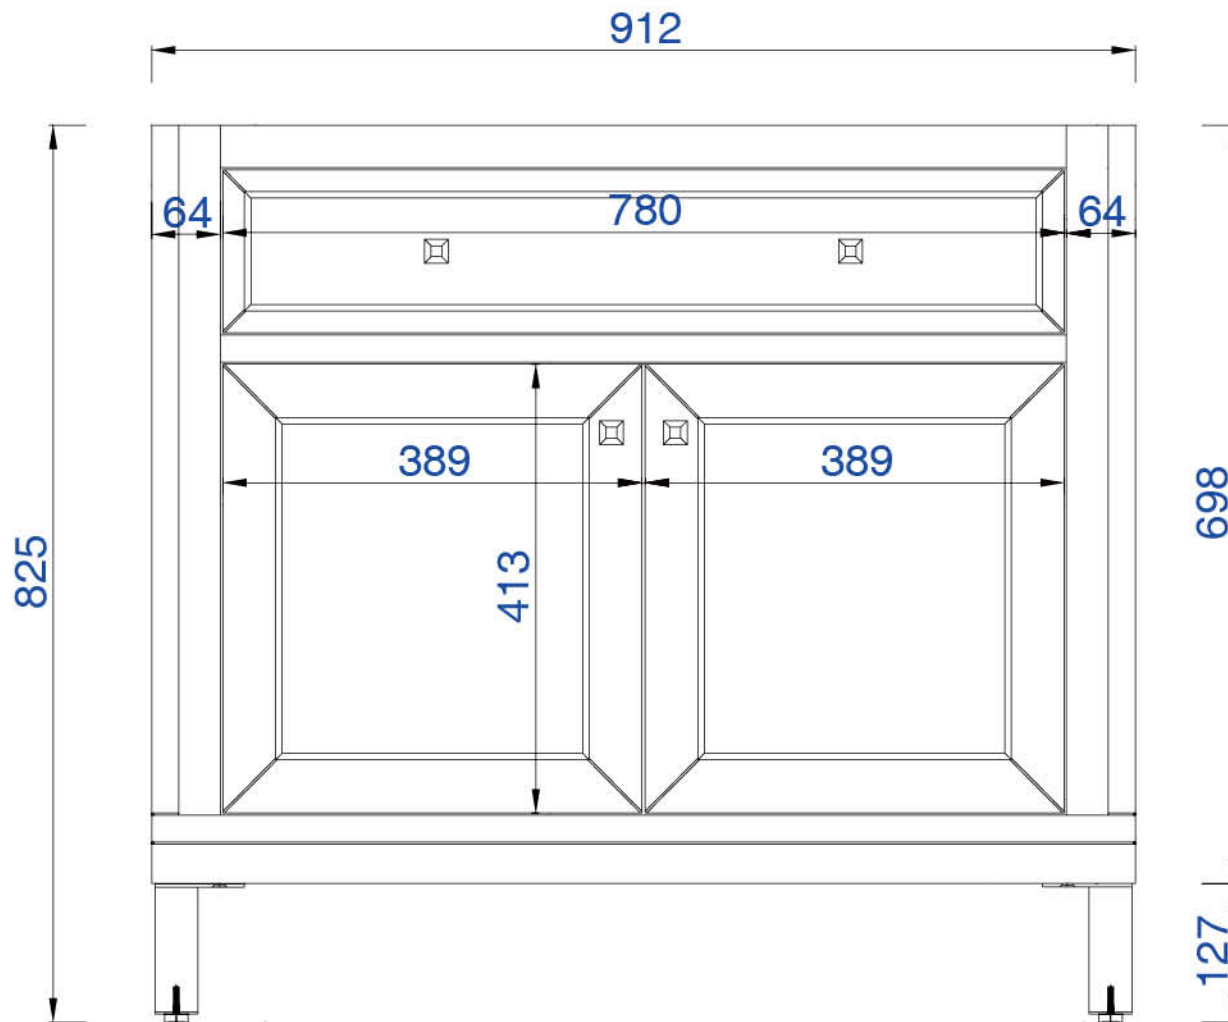

914mm

Item Number:
305-V36-WWW

JAMES MARTIN

VANITIES

Chicago 914mm Cabinet

Diagrams with Dimensions
page 01 of 03

NOTE ONE: Countertops are not shown in these diagrams. (Cabinet Only)
NOTE TWO: This vanity does not have a Backsplash.
Please consult our website for Countertop Diagrams: www.jamesmartinvanities.com