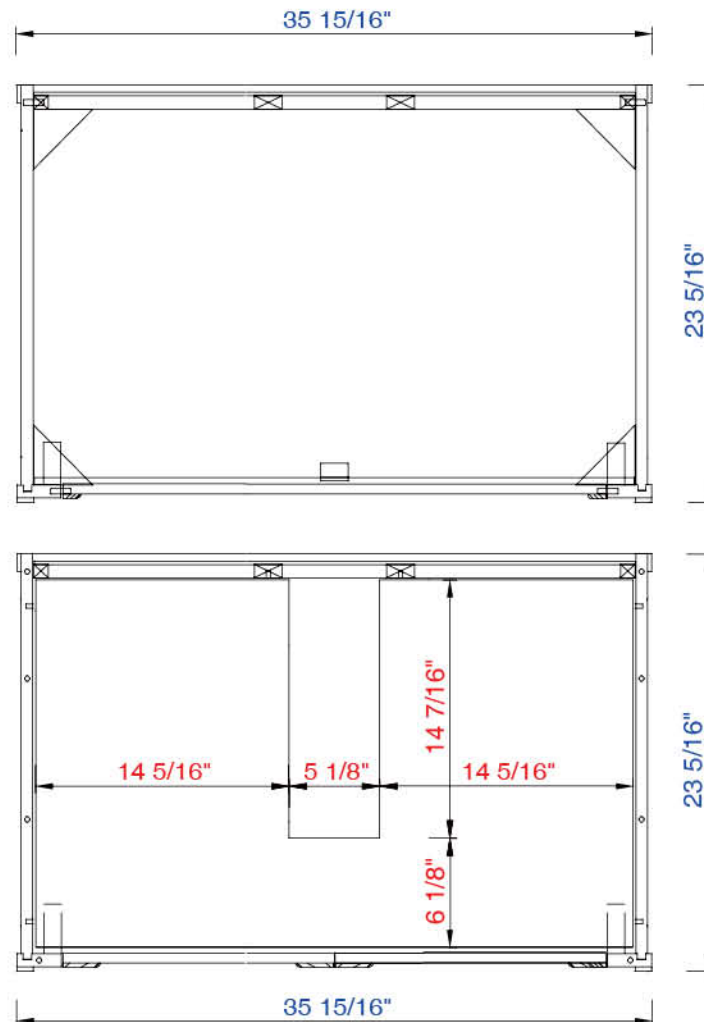

36"

Item Number:

305-V36-WWW

JAMES MARTIN

VANITIES

Chicago 36" Cabinet

Diagrams with Dimensions  
page 01 of 03

NOTE ONE: Countertops are not shown in these diagrams. (Cabinet Only)

NOTE TWO: This vanity does not have a Backsplash.

Please consult our website for Countertop Diagrams: [www.jamesmartinvanities.com](http://www.jamesmartinvanities.com)

36"

Item Number:

305-V36-WWW

JAMES MARTIN

VANITIES

Chicago 36" Cabinet

Diagrams with Dimensions  
page 02 of 03

NOTE ONE: Countertops are not shown in these diagrams. (Cabinet Only)

NOTE TWO: Internal Shelves (Shown) are designed to align with sinks in James Martin's Optional Countertops.

36"

Item Number:

305-V36-WWW

JAMES MARTIN

VANITIES

Chicago 36" Cabinet

Diagrams with Dimensions  
page 03 of 03

NOTE ONE: Countertops are not shown in these diagrams. (Cabinet Only)