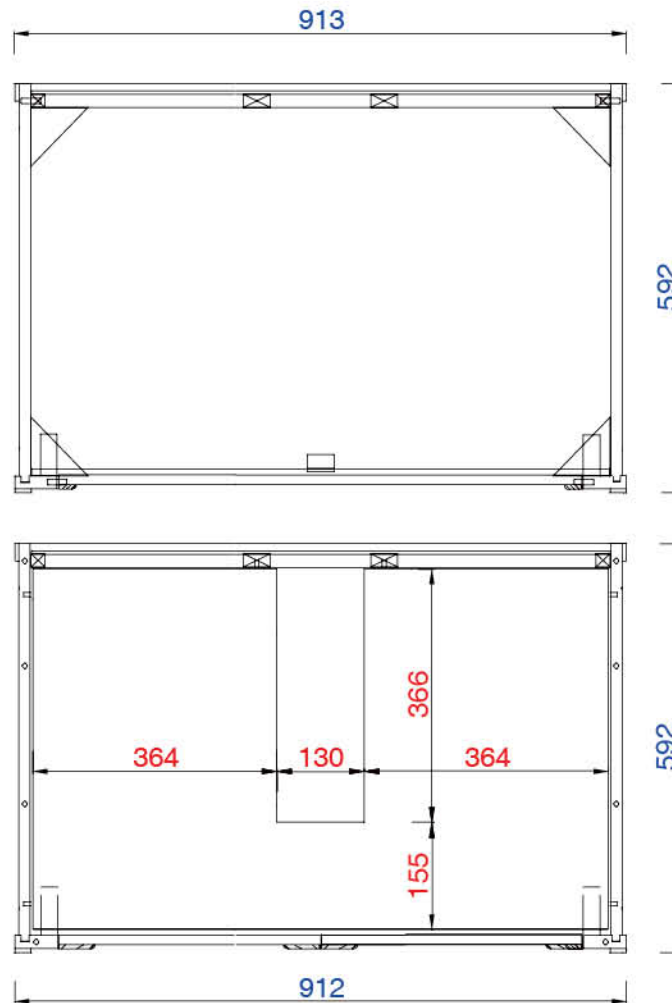

36"

Item Number:

305-V36-WWW

JAMES MARTIN

VANITIES

Chicago 36" Cabinet

Diagrams with Dimensions  
page 03 of 03

NOTE ONE: Countertops are not shown in these diagrams. (Cabinet Only)

VANITIES

Chicago 914mm Cabinet

Diagrams with Dimensions  
page 01 of 03

NOTE ONE: Countertops are not shown in these diagrams. (Cabinet Only)  
NOTE TWO: This vanity does not have a Backsplash.  
Please consult our website for Countertop Diagrams: [www.jamesmartinvanities.com](http://www.jamesmartinvanities.com)

914mm

Item Number:  
305-V36-WWW

JAMES MARTIN

VANITIES

Chicago 914mm Cabinet

Diagrams with Dimensions  
page 02 of 03

NOTE ONE: Countertops are not shown in these diagrams. (Cabinet Only)

NOTE TWO: Internal Shelves (Shown) are designed to align with sinks in James Martin's Optional Countertops.

914mm

Item Number:  
305-V36-WWW

JAMES MARTIN

VANITIES

Chicago 914mm Cabinet

Diagrams with Dimensions  
page 03 of 03

NOTE ONE: Countertops are not shown in these diagrams. (Cabinet Only)  
NOTE TWO: This vanity does not have a Backsplash.  
Please consult our website for Countertop Diagrams: [www.jamesmartinvanities.com](http://www.jamesmartinvanities.com)