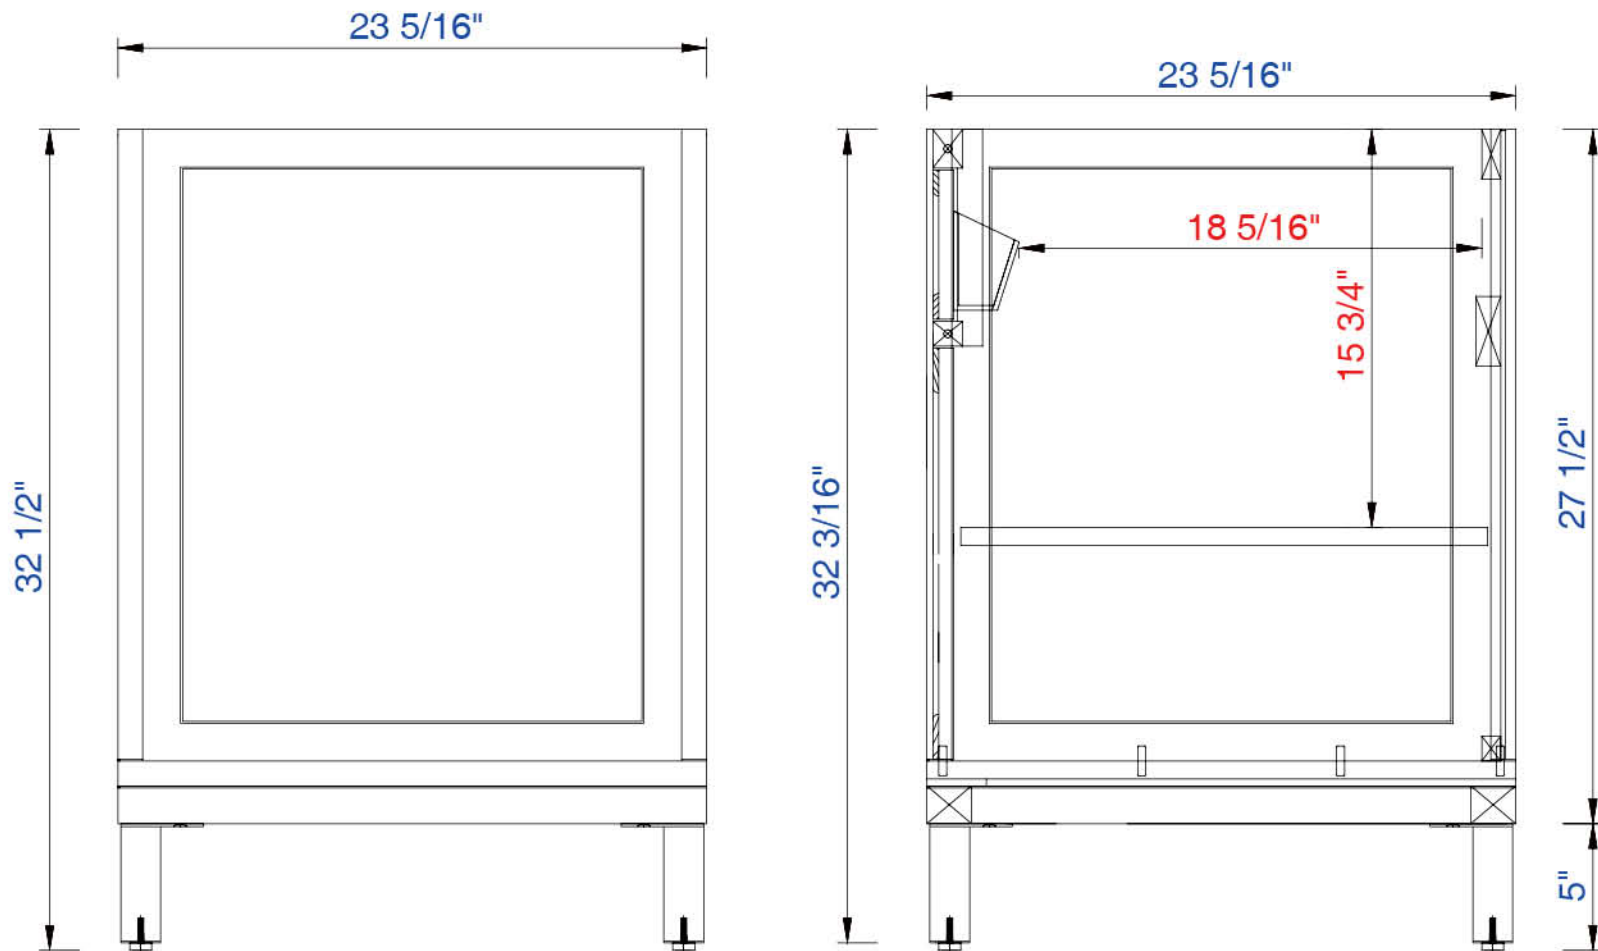

36"

Item Number:

305-V36-WWW

JAMES MARTIN

VANITIES

Chicago 36" Cabinet

Diagrams with Dimensions  
page 01 of 03

NOTE ONE: Countertops are not shown in these diagrams. (Cabinet Only)

VANITIES

Chicago 36" Cabinet

Diagrams with Dimensions  
page 02 of 03

NOTE ONE: Countertops are not shown in these diagrams. (Cabinet Only)

NOTE TWO: Internal Shelves (Shown) are designed to align with sinks in James Martin's Optional Countertops.

36"

Item Number:

305-V36-WWW

JAMES MARTIN

VANITIES

Chicago 36" Cabinet

Diagrams with Dimensions  
page 03 of 03

NOTE ONE: Countertops are not shown in these diagrams. (Cabinet Only)

914mm

Item Number:  
305-V36-WWW

JAMES MARTIN

VANITIES

Chicago 914mm Cabinet

Diagrams with Dimensions  
page 02 of 03

NOTE ONE: Countertops are not shown in these diagrams. (Cabinet Only)

NOTE TWO: Internal Shelves (Shown) are designed to align with sinks in James Martin's Optional Countertops.