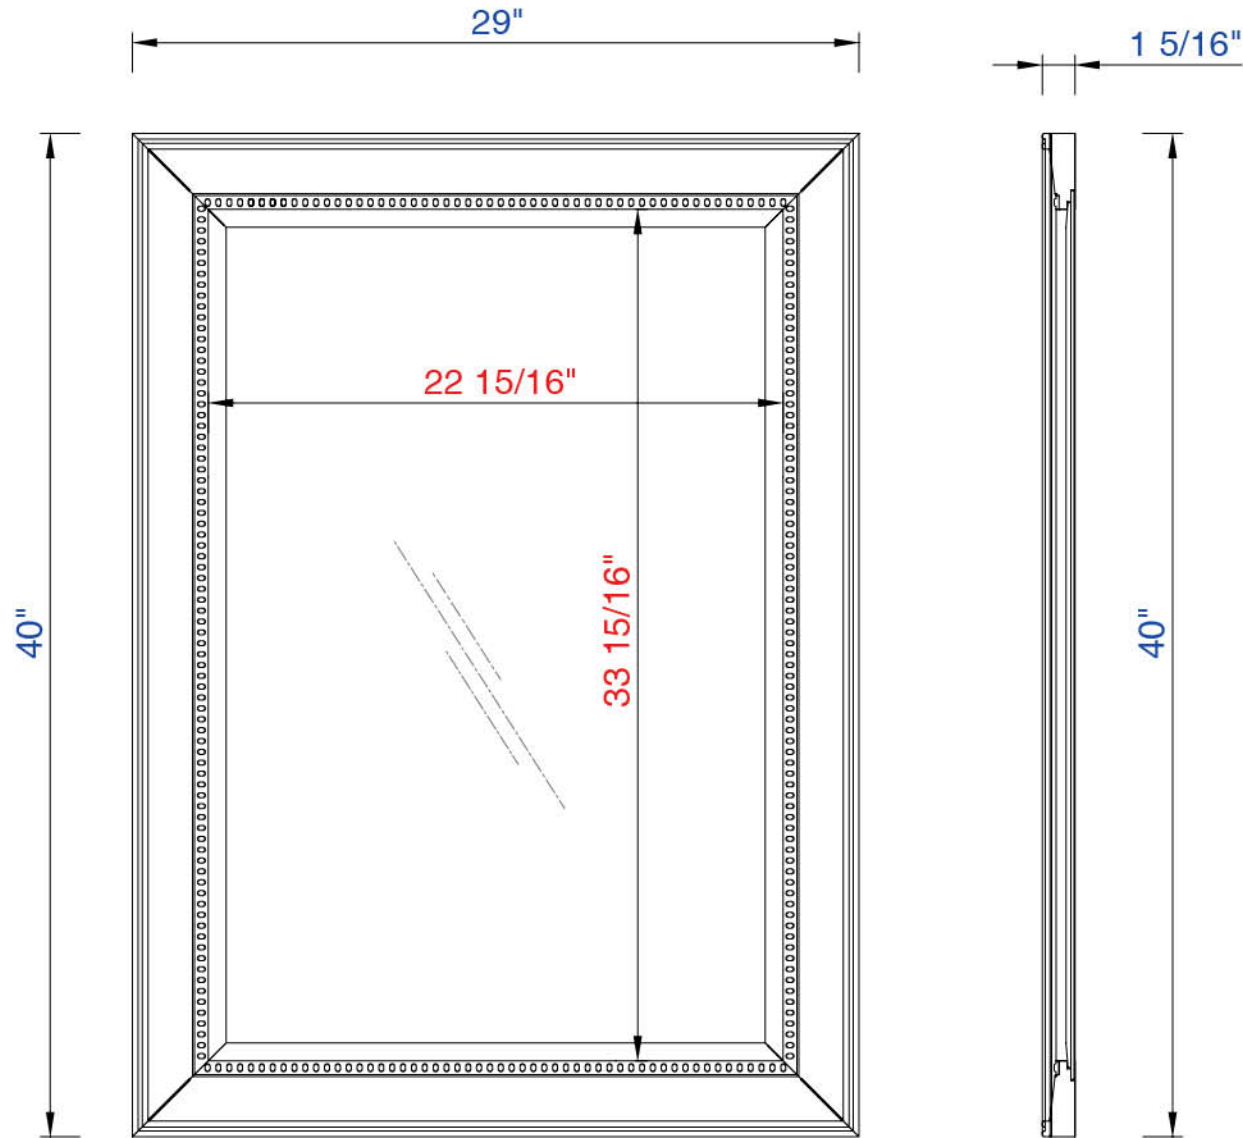

29"

Item Number:

157-M29-VV
157-M29-WW

JAMES MARTIN

VANITIES

Bristol 29" Mirror

Diagrams with Dimensions
page 01 of 01

736mm

Item Number:
157-M29-VV
157-M29-WW

JAMES MARTIN

VANITIES

Bristol 736mm Mirror

Diagrams with Dimensions
page 01 of 01