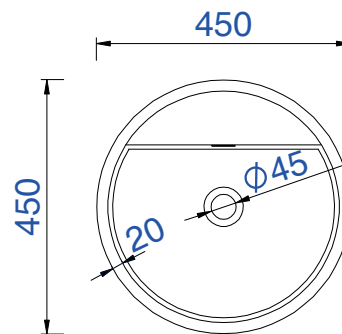

17.5"

Item Number:

127-V17.5-BW
127-V17.5-NCR

Quebec 17 1/2" Pedestal Sink

Diagrams with Dimensions
page 01 of 03

17.5"

Item Number :

127-V17.5-BW
127-V17.5-NCR

Quebec 17 1/2" Pedestal Sink

Diagrams with Dimensions
page 02 of 03

17.5"

Item Number:

127-V17.5-BW
127-V17.5-NCR

Quebec 17 1/2" Pedestal Sink

Diagrams with Dimensions
page 03 of 03

450mm

Item Number:

127-V17.5-BW
127-V17.5-NCR

Quebec 450mm Pedestal Sink

Diagrams with Dimensions
page 01 of 03

450mm

Item Number :

127-V17.5-BW
127-V17.5-NCR

Quebec 450mm Pedestal Sink

Diagrams with Dimensions
page 02 of 03

450mm

Item Number :

127-V17.5-BW
127-V17.5-NCR

Quebec 450mm Pedestal Sink

Diagrams with Dimensions
page 03 of 03