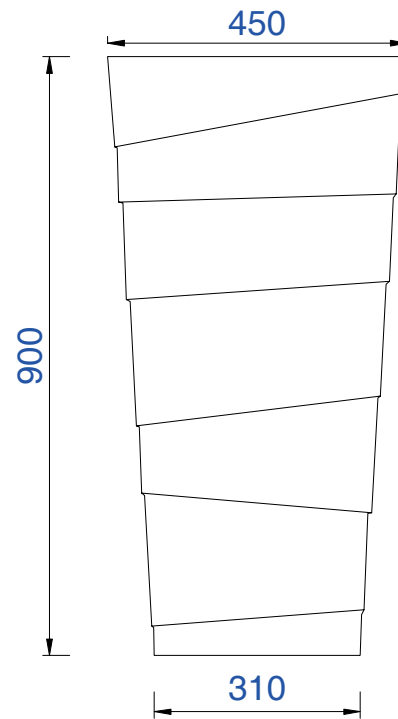

17.5"

Item Number:

127-V17.5-BW
127-V17.5-NCR

Quebec 17 1/2" Pedestal Sink

Diagrams with Dimensions
page 01 of 03

17.5"

Item Number :

127-V17.5-BW
127-V17.5-NCR

Quebec 17 1/2" Pedestal Sink

Diagrams with Dimensions
page 02 of 03

17.5"

Item Number:

127-V17.5-BW
127-V17.5-NCR

Quebec 17 1/2" Pedestal Sink

Diagrams with Dimensions
page 03 of 03

450mm

Item Number:

127-V17.5-BW
127-V17.5-NCR

Quebec 450mm Pedestal Sink

Diagrams with Dimensions
page 01 of 03

450mm

Item Number :

127-V17.5-BW
127-V17.5-NCR

Quebec 450mm Pedestal Sink

Diagrams with Dimensions
page 02 of 03

450mm

Item Number :

127-V17.5-BW
127-V17.5-NCR

Quebec 450mm Pedestal Sink

Diagrams with Dimensions
page 03 of 03