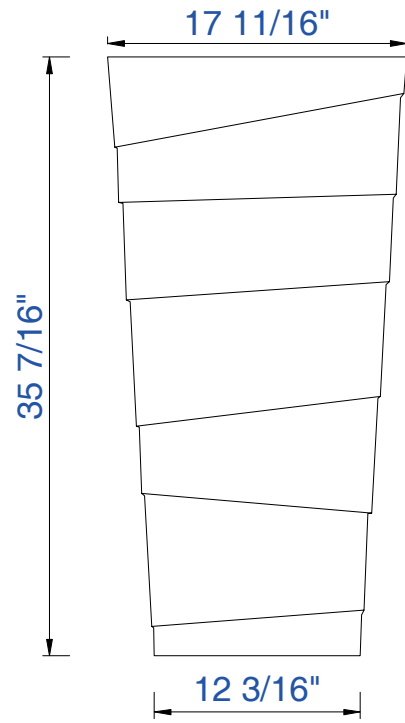

17.5"

Item Number:

127-V17.5-BW
127-V17.5-NCR

Quebec 17 1/2" Pedestal Sink

Diagrams with Dimensions
page 01 of 03

17.5"

Item Number :

127-V17.5-BW
127-V17.5-NCR

Quebec 17 1/2" Pedestal Sink

Diagrams with Dimensions
page 02 of 03

17.5"

Item Number:

127-V17.5-BW
127-V17.5-NCR

Quebec 17 1/2" Pedestal Sink

Diagrams with Dimensions
page 03 of 03

450mm

Item Number:

127-V17.5-BW
127-V17.5-NCR

Quebec 450mm Pedestal Sink

Diagrams with Dimensions
page 01 of 03

450mm

Item Number :

127-V17.5-BW
127-V17.5-NCR

Quebec 450mm Pedestal Sink

Diagrams with Dimensions
page 02 of 03

450mm

Item Number :

127-V17.5-BW
127-V17.5-NCR

Quebec 450mm Pedestal Sink

Diagrams with Dimensions
page 03 of 03