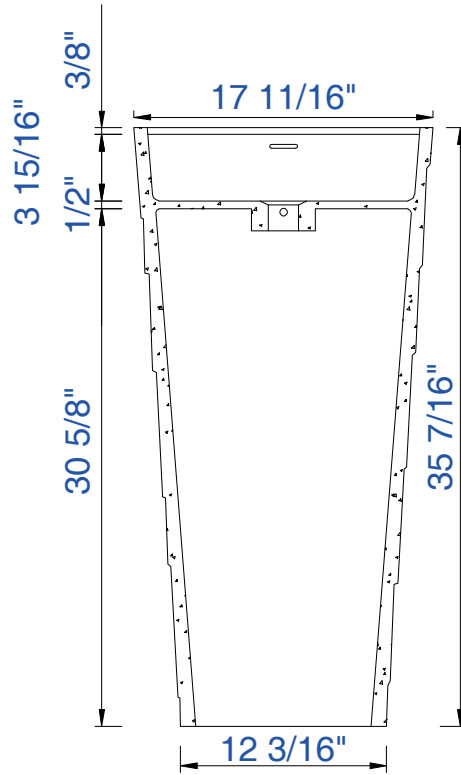

17.5"

Item Number:

127-V17.5-BW
127-V17.5-NCR

Quebec 17 1/2" Pedestal Sink

Diagrams with Dimensions
page 01 of 03

17.5"

Item Number :

127-V17.5-BW
127-V17.5-NCR

Quebec 17 1/2" Pedestal Sink

Diagrams with Dimensions
page 02 of 03

17.5"

Item Number:

127-V17.5-BW
127-V17.5-NCR

Quebec 17 1/2" Pedestal Sink

Diagrams with Dimensions
page 03 of 03

450mm

Item Number:

127-V17.5-BW
127-V17.5-NCR

Quebec 450mm Pedestal Sink

Diagrams with Dimensions
page 01 of 03

450mm

Item Number :

127-V17.5-BW
127-V17.5-NCR

Quebec 450mm Pedestal Sink

Diagrams with Dimensions
page 02 of 03

450mm

Item Number :

127-V17.5-BW
127-V17.5-NCR

Quebec 450mm Pedestal Sink

Diagrams with Dimensions
page 03 of 03