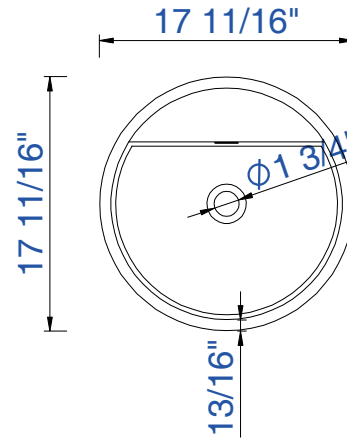

17.5"

Item Number:

127-V17.5-BW
127-V17.5-NCR

Quebec 17 1/2" Pedestal Sink

Diagrams with Dimensions
page 01 of 03

17.5"

Item Number :

127-V17.5-BW
127-V17.5-NCR

Quebec 17 1/2" Pedestal Sink

Diagrams with Dimensions
page 02 of 03

17.5"

Item Number:

127-V17.5-BW
127-V17.5-NCR

Quebec 17 1/2" Pedestal Sink

Diagrams with Dimensions
page 03 of 03

450mm

Item Number:

127-V17.5-BW
127-V17.5-NCR

Quebec 450mm Pedestal Sink

Diagrams with Dimensions
page 01 of 03

450mm

Item Number :

127-V17.5-BW
127-V17.5-NCR

Quebec 450mm Pedestal Sink

Diagrams with Dimensions
page 02 of 03

450mm

Item Number :

127-V17.5-BW
127-V17.5-NCR

Quebec 450mm Pedestal Sink

Diagrams with Dimensions
page 03 of 03