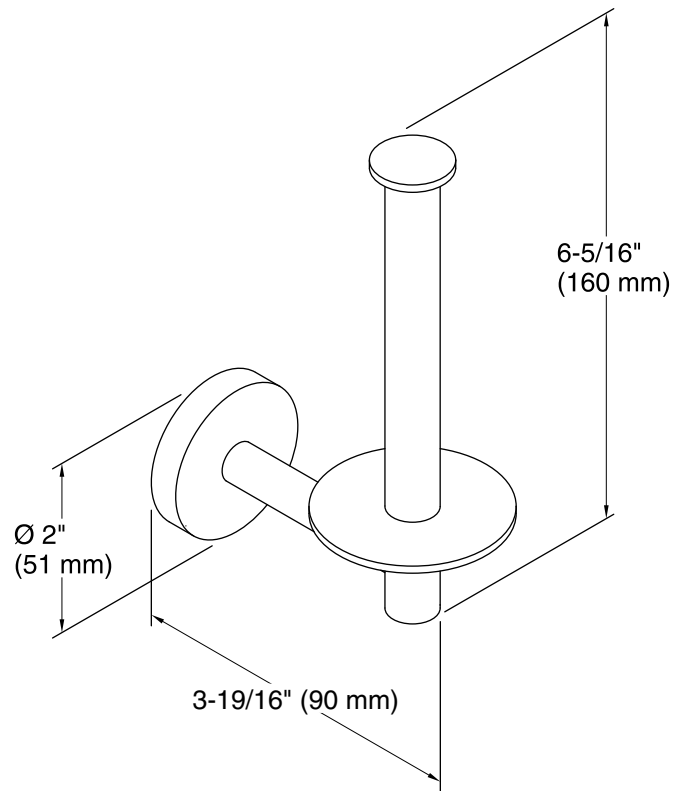

Features

- Vertical holder makes changing toilet tissue quick and simple.
- Coordinates with Elate faucets and accessories.

Material

- Premium metal construction for durability.
- KOHLER finishes resist corrosion and tarnish.

Color	Code	Description
	CP	Polished Chrome
	BN	Vibrant® Brushed Nickel

Technical Information

All product dimensions are nominal.

Notes

Install this product according to the installation instructions.

CAUTION: Risk of personal injury. Do not install these products in any area where they are likely to be used inadvertently as a grab bar or support bar. These products are not designed or intended for use as a grab bar or support bar.