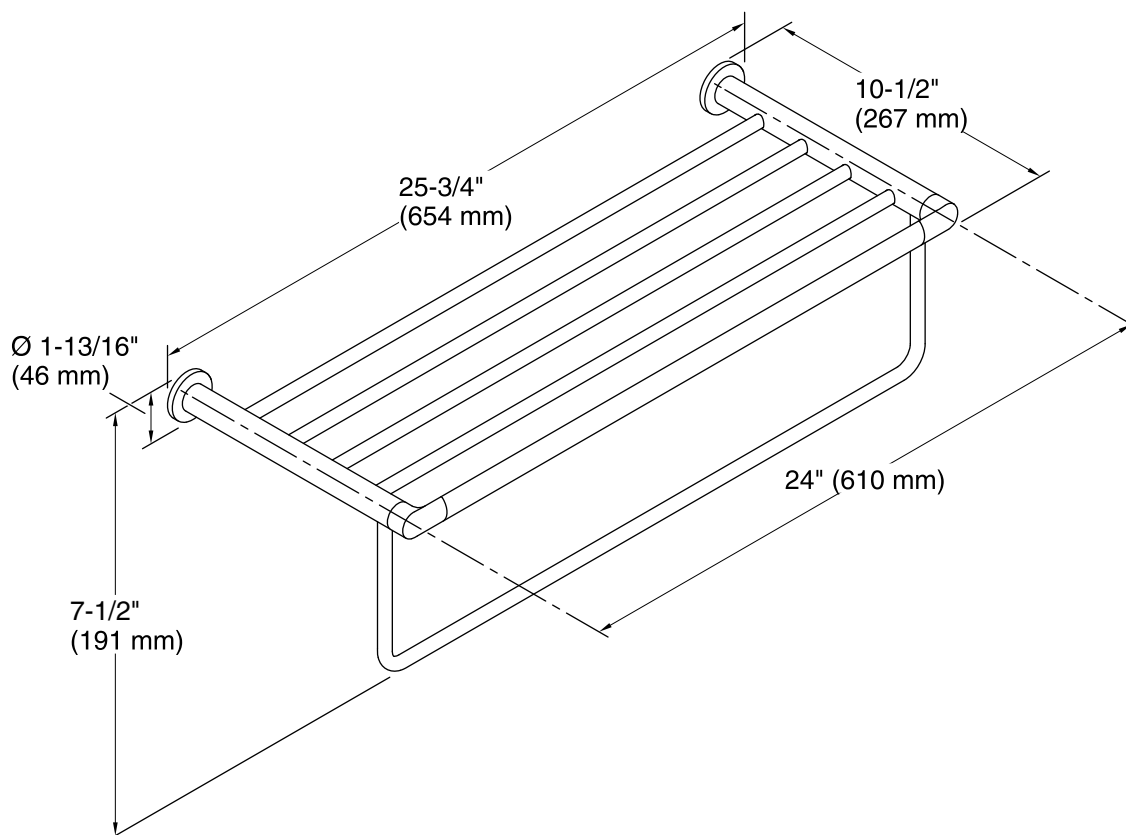

Technical Information

All product dimensions are nominal.

Notes

Install this product according to the installation instructions.

CAUTION: Risk of personal injury. Do not install these products in any area where they are likely to be used inadvertently as a grab bar or support bar. These products are not designed or intended for use as a grab bar or support bar.