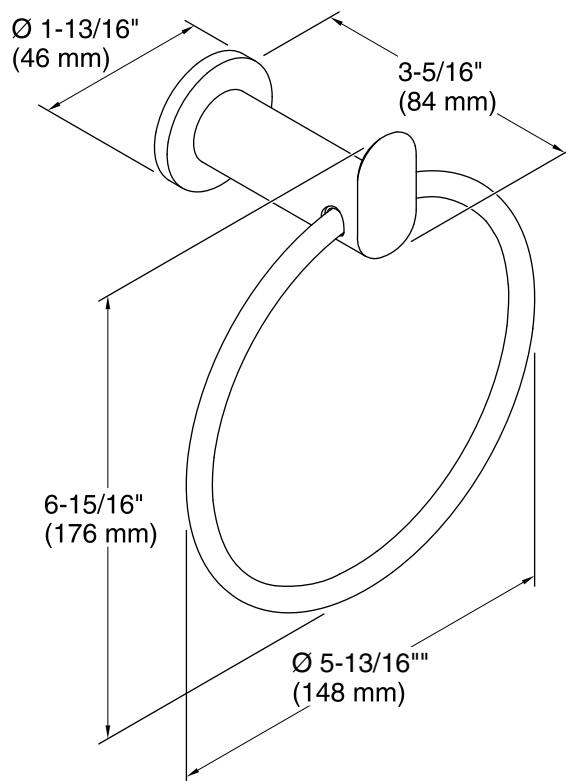

Technical Information

All product dimensions are nominal.

Notes

Install this product according to the installation instructions.

WARNING: Risk of personal injury. The wall plates on the grab bar must be mounted to a brace between the wall studs. This will ensure that the weight of the user is adequately supported.