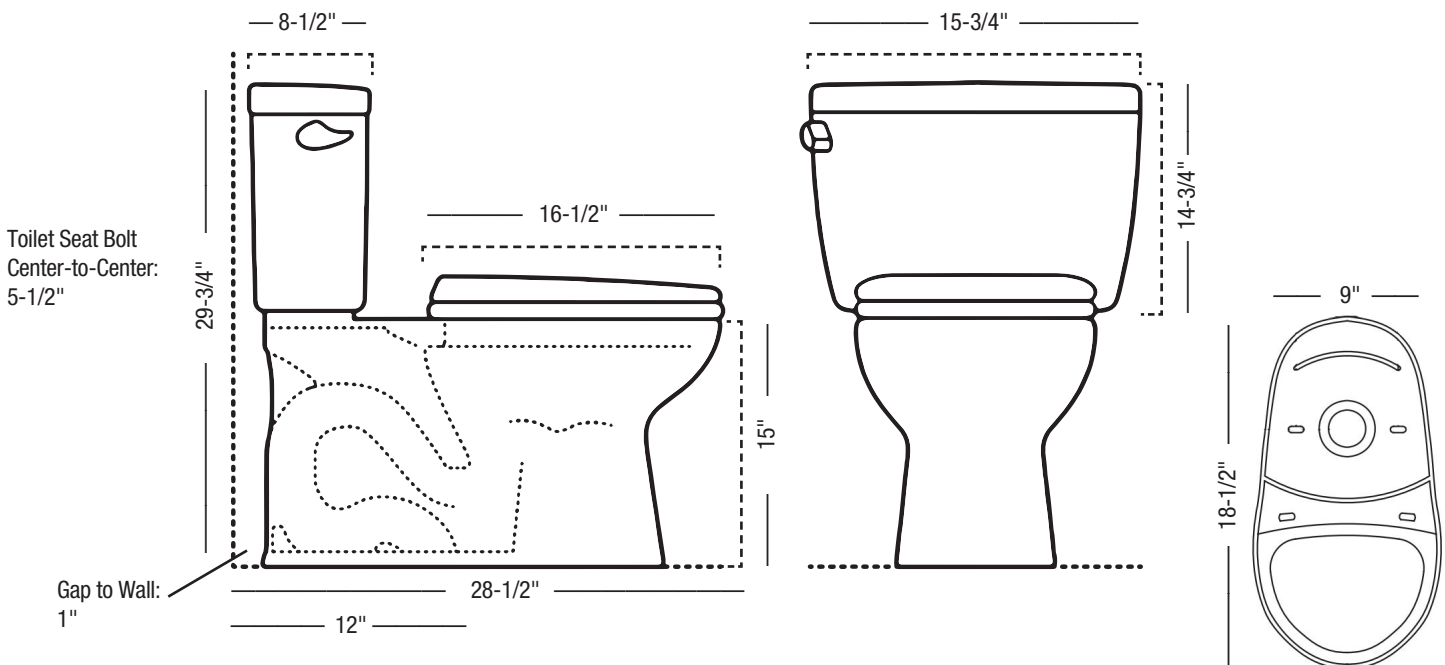

Warranty and Codes

This product comes complete with installation, operating, care and maintenance instructions. All PROFLO fixtures carry a lifetime limited warranty on vitreous china and a 5-year limited warranty on fittings. In an effort to continually improve our products, we will make design changes from time to time. We reserve the right to ship newly designed product to fill any order unless we agree in writing to do otherwise.