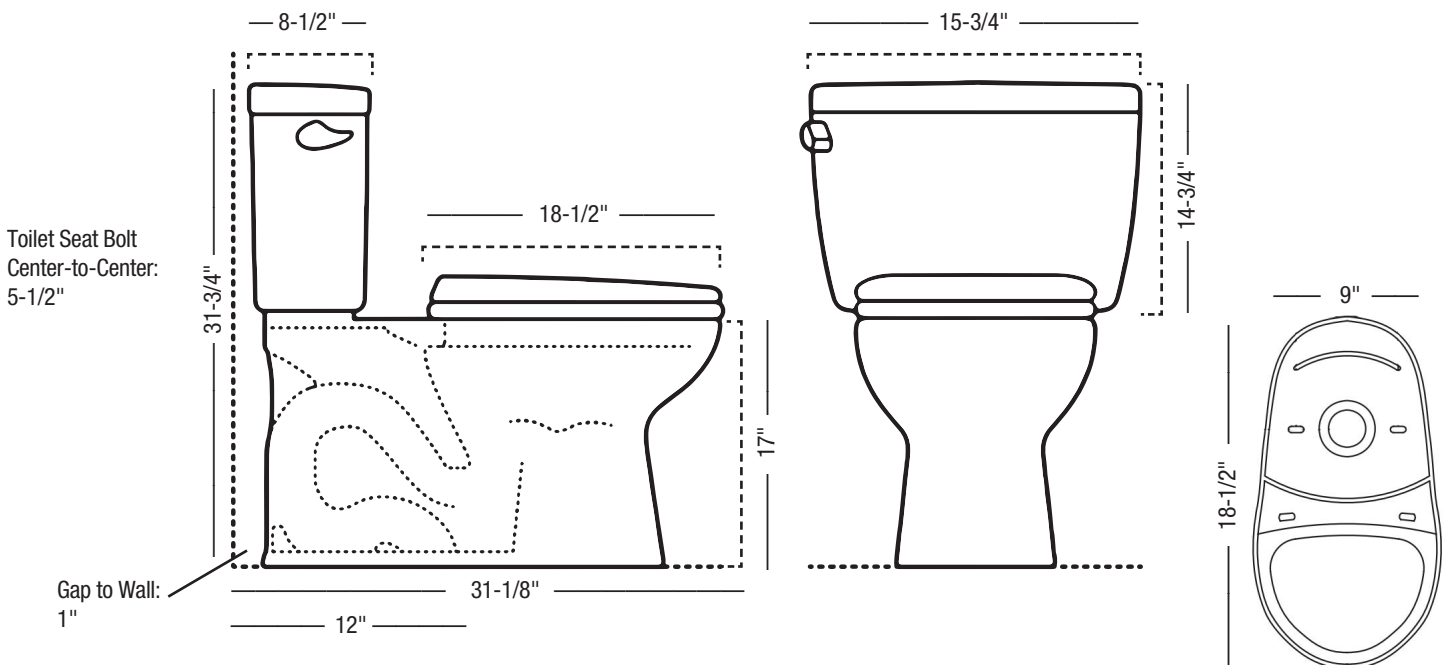

Warranty and Codes

This product comes complete with installation, operating, care and maintenance instructions. All PROFLO fixtures carry a lifetime limited warranty on vitreous china and a 5-year limited warranty on fittings. In an effort to continually improve our products, we will make design changes from time to time. We reserve the right to ship newly designed product to fill any order unless we agree in writing to do otherwise.