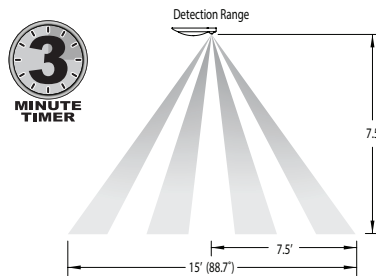

FD384 DESIGNER CLOSET

- Electronic Dimmable LED (120V Only)
- Composite Construction
- ETL Listed for Dry Locations
- Occupancy Sensor w/Indicator Light
- 3 Minute Timer

TOP VIEW

EXAMPLE # FD384-LT800W-WFM

STYLE #	LIGHT SOURCE	BODY	DIFFUSER	
FD384	DEDICATED 120V LED	W-White	POLYCARBONATE F-Frost	M-Motion Sensor Motion Sensor Included Standard. 120V only.
	EOS LED 120V AC, 50/60 Hz, HPF, 50,000 HRS L70, AMBIENT OP TEMP -40°C TO +40°C, 5 YEAR WARRANTY, DIMMABLE			
	LOW FLICKER 90 CRI			
	LT800 - 12W, 90 CRI >85 Lumens Per Watt**	W-1020lm 3000K		