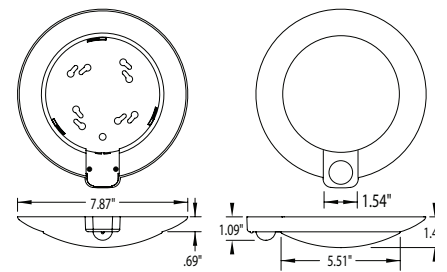

FD384 DESIGNER CLOSET

- Electronic Dimmable LED (120V Only)
- Composite Construction
- ETL Listed for Dry Locations
- Occupancy Sensor w/Indicator Light
- 3 Minute Timer

TOP VIEW

EXAMPLE # FD384-LT800W-WFM