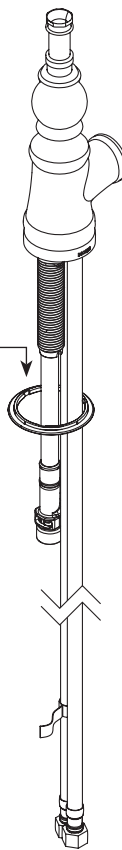

■ Order by Part Number

WEYMOUTH™ Single-Handle High Arc Pulldown Bar Faucet		
MODEL	HANDLE	FINISH
S53004	Lever	Chrome
S53004SRS	Lever	Spot Resist Stainless
S53004BL	Lever	Matte Black

Spout Kit

- 195355** Chrome
- 195355SRS** Spot Resist Stainless
- 195355BL** Matte Black

OPTIONAL

Hose Guide
(Sold Separately)

159060

Isolates the pulldown hose from plumbing lines and other items under the kitchen sink.

Gasket Kit

- 195362** Chrome
- 195362BL** Matte Black
(Used for Spot Resist Stainless)

Handle Kit

- 187729** Chrome
- 187729SRS** Spot Resist Stainless
- 187729BL** Matte Black

Handle Kit

- 187729** Chrome
- 187729SRS** Spot Resist Stainless
- 187729BL** Matte Black

Plug Button

- 152859** Chrome
- 152859SRS** Spot Resist Stainless
- 152859BL** Matte Black

Cartridge, Cartridge Nut and Set Screw

160657

Set Screw (Requires 3/32" set screw)

155023

Pulldown Hose Kit

150259

Weight Kit

195361