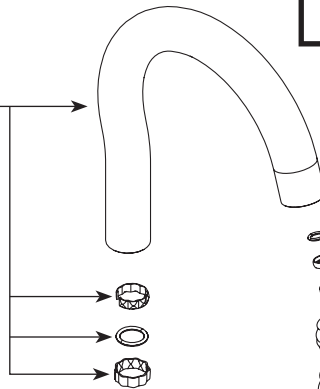

■ Order by Part Number

WEYMOUTH™ Single-Handle High Arc Pulldown Bar Faucet		
MODEL	HANDLE	FINISH
S53004	Lever	Chrome
S53004SRS	Lever	Spot Resist Stainless
S53004BL	Lever	Matte Black

Spout Kit

- 195355** Chrome
- 195355SRS** Spot Resist Stainless
- 195355BL** Matte Black

OPTIONAL

Hose Guide
(Sold Separately)

159060

Isolates the pulldown hose from plumbing lines and other items under the kitchen sink.

Gasket Kit

- 195362** Chrome
- 195362BL** Matte Black
(Used for Spot Resist Stainless)

Mounting Hardware

192155

OPTIONAL

Mounting Bracket

176787

Installation Tool

118305

Handle Dome

- 160660** Chrome
- 160660SRS** Spot Resist Stainless
- 160660BL** Matte Black

Wand Kit

- 195357** Chrome
- 195357SRS** Spot Resist Stainless
- 195357BL** Matte Black

Wand Screen & O-ring Kit (1.5gpm)

141025