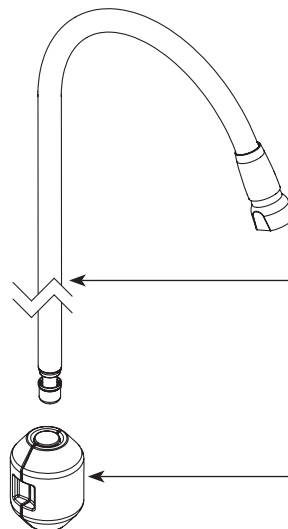

- 160660** Chrome
- 160660SRS** Spot Resist Stainless
- 160660BL** Matte Black

Wand Kit

- 195357** Chrome
- 195357SRS** Spot Resist Stainless
- 195357BL** Matte Black

Wand Screen & O-ring Kit (1.5gpm)

141025

Handle Kit

- 187729** Chrome
- 187729SRS** Spot Resist Stainless
- 187729BL** Matte Black

Handle Kit

- 187729** Chrome
- 187729SRS** Spot Resist Stainless
- 187729BL** Matte Black

Plug Button

- 152859** Chrome
- 152859SRS** Spot Resist Stainless
- 152859BL** Matte Black

Cartridge, Cartridge Nut and Set Screw

160657

Set Screw (Requires 3/32" set screw)

155023

Pulldown Hose Kit

150259

Weight Kit

195361