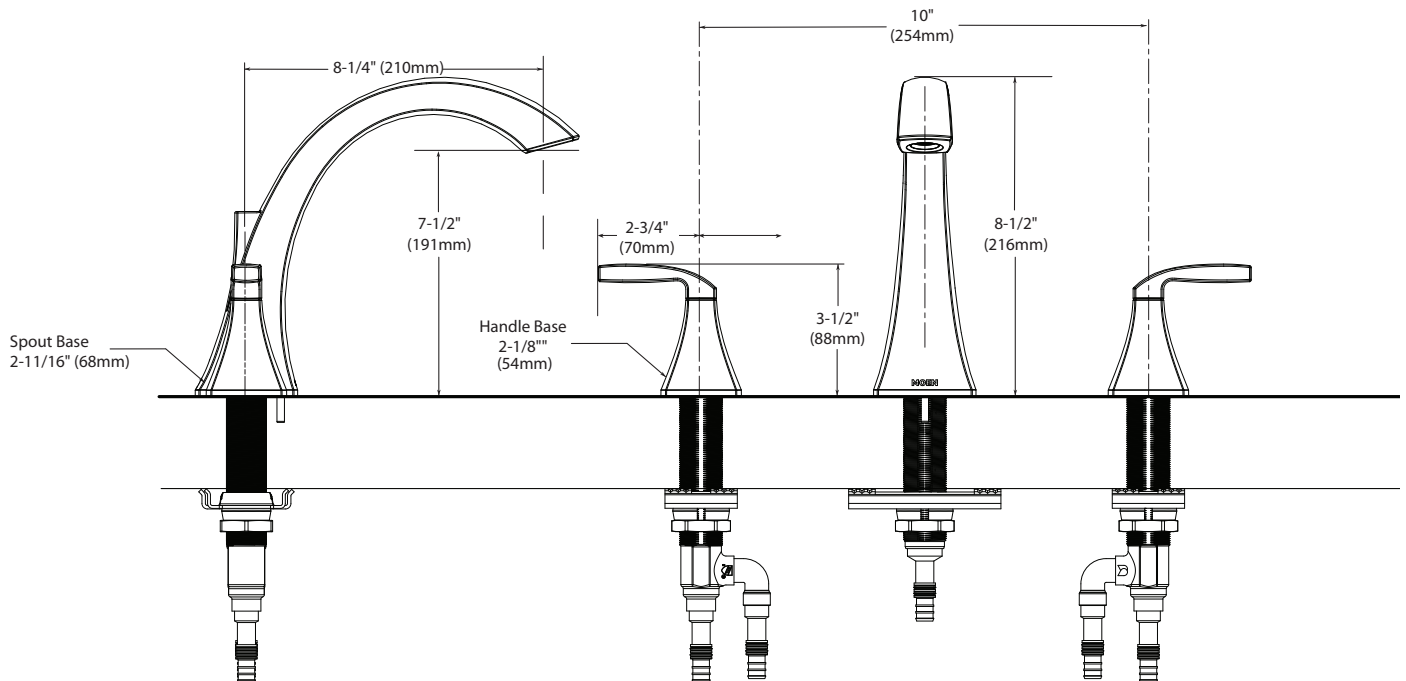

VOSS™
Two-Handle Roman Tub Faucet Trim

Models: T693 series

Valves: 4792, 4793, 4796, 4797, 4798

CRITICAL DIMENSIONS

(DO NOT SCALE)

FOR MORE INFORMATION CALL: 1-800-BUY-MOEN

www.moen.com