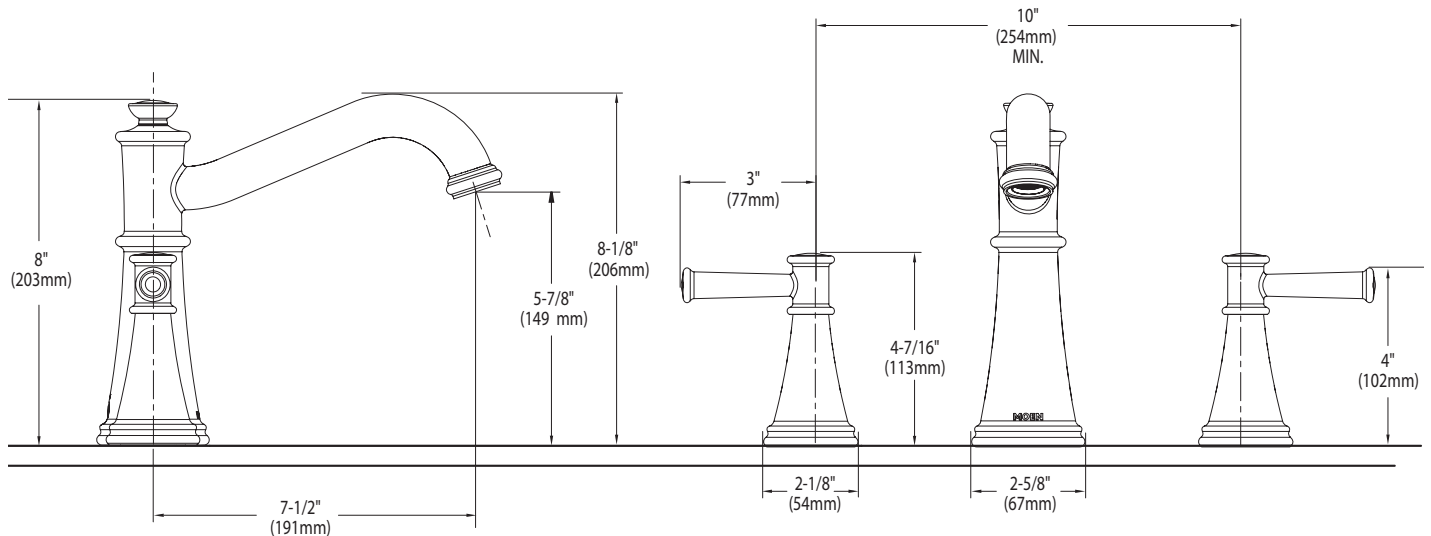

Belfield™ Two-Handle Roman Tub Faucet Trim

Models: T9023 series (lever handle)

Valves: 4792, 4793, 4794, 4796, 4797, 4798

CRITICAL DIMENSIONS

(DO NOT SCALE)