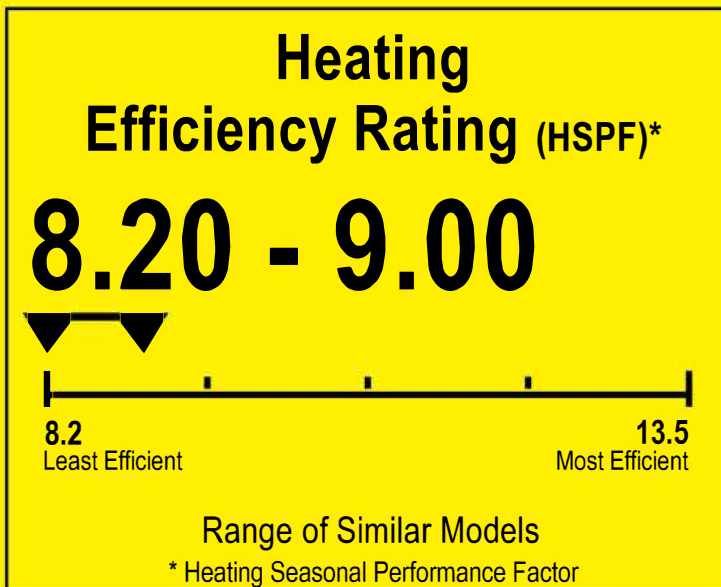

U.S. Government

Federal law prohibits removal of this label before consumer purchase.

ENERGYGUIDE

Heat Pump
Cooling and Heating
Split System

TwentyThreeC, LLC
Model J4HP6048A1000AA

 This system's efficiency ratings depend on the coil your contractor installs with this unit. The heating efficiency rating varies slightly in different geographic regions. Ask your contractor for details.