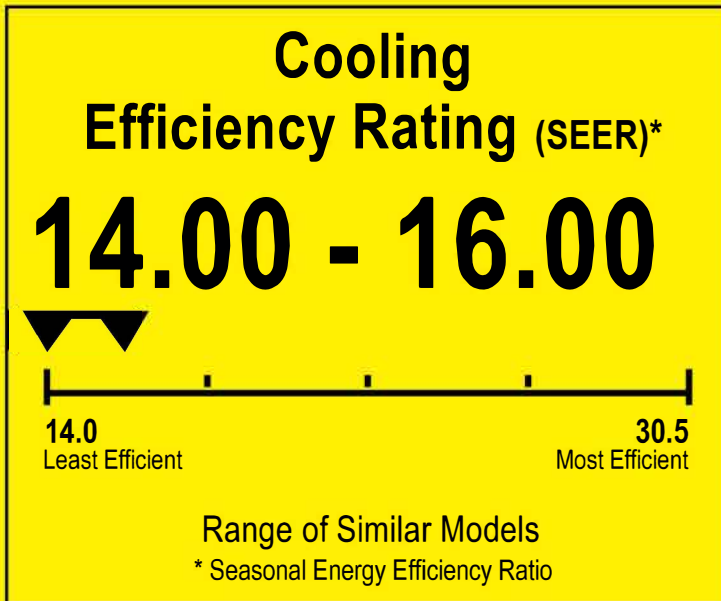

U.S. Government

Federal law prohibits removal of this label before consumer purchase.

ENERGYGUIDE

Heat Pump
Cooling and Heating
Split System

TwentyThreeC, LLC
Model J4HP6048A1000AA

 This system's efficiency ratings depend on the coil your contractor installs with this unit. The heating efficiency rating varies slightly in different geographic regions. Ask your contractor for details.