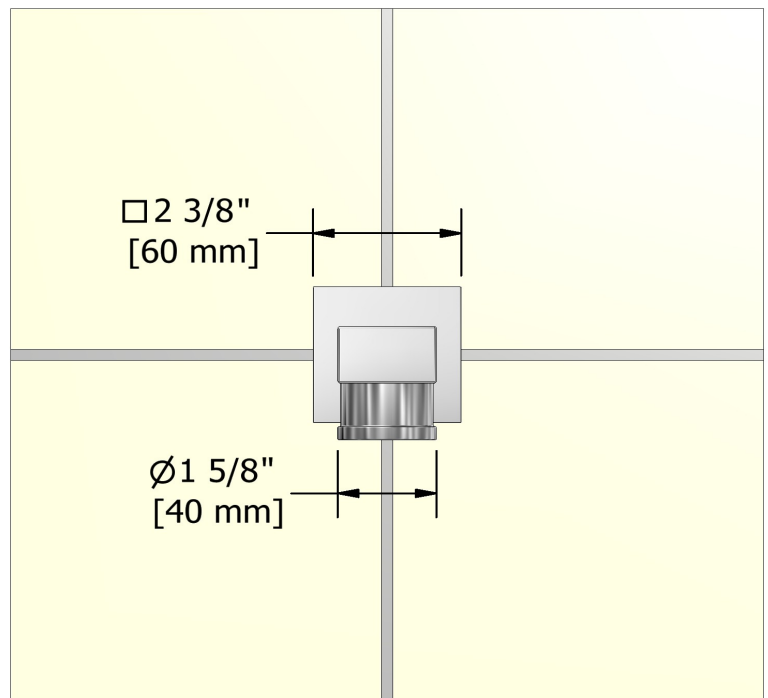

Sizes, models and finishes may differ from those presented.

Warranty

This Riobel Inc. product you have purchased carries a Limited Lifetime Warranty on the chrome, PVD finish, blacks and all working parts and is guaranteed from the initial purchase date against all manufacturing defects. All other finishes, including plastic components, are guaranteed for one year. All electric and/or electronic parts are covered by a 5-year limited warranty. The warranty offered on our products will be honored only if the installation is performed by a certified master plumber.

Customer Care

Phone (800) 777 - 9762 | Email: customer care@houseofrohl.com | Website: houseofrohl.com/support/contact-us

Consult your local House of Rohl showroom for additional information and specifications. For complete warranty details and a list of showrooms, go to houseofrohl.com