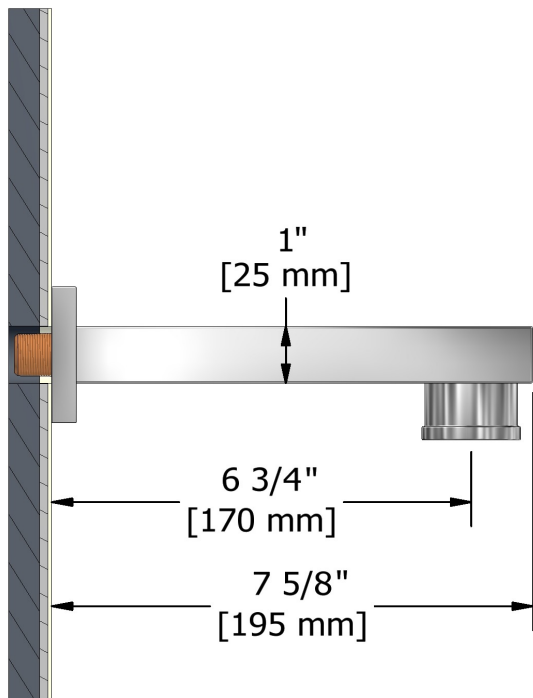

Sizes, models and finishes may differ from those presented.

Warranty

This Riobel Inc. product you have purchased carries a Limited Lifetime Warranty on the chrome, PVD finish, blacks and all working parts and is guaranteed from the initial purchase date against all manufacturing defects. All other finishes, including plastic components, are guaranteed for one year. All electric and/or electronic parts are covered by a 5-year limited warranty. The warranty offered on our products will be honored only if the installation is performed by a certified master plumber.

Customer Care

Phone (800) 777 - 9762 | Email: customer care@houseofrohl.com | Website: houseofrohl.com/support/contact-us

Consult your local House of Rohl showroom for additional information and specifications. For complete warranty details and a list of showrooms, go to houseofrohl.com