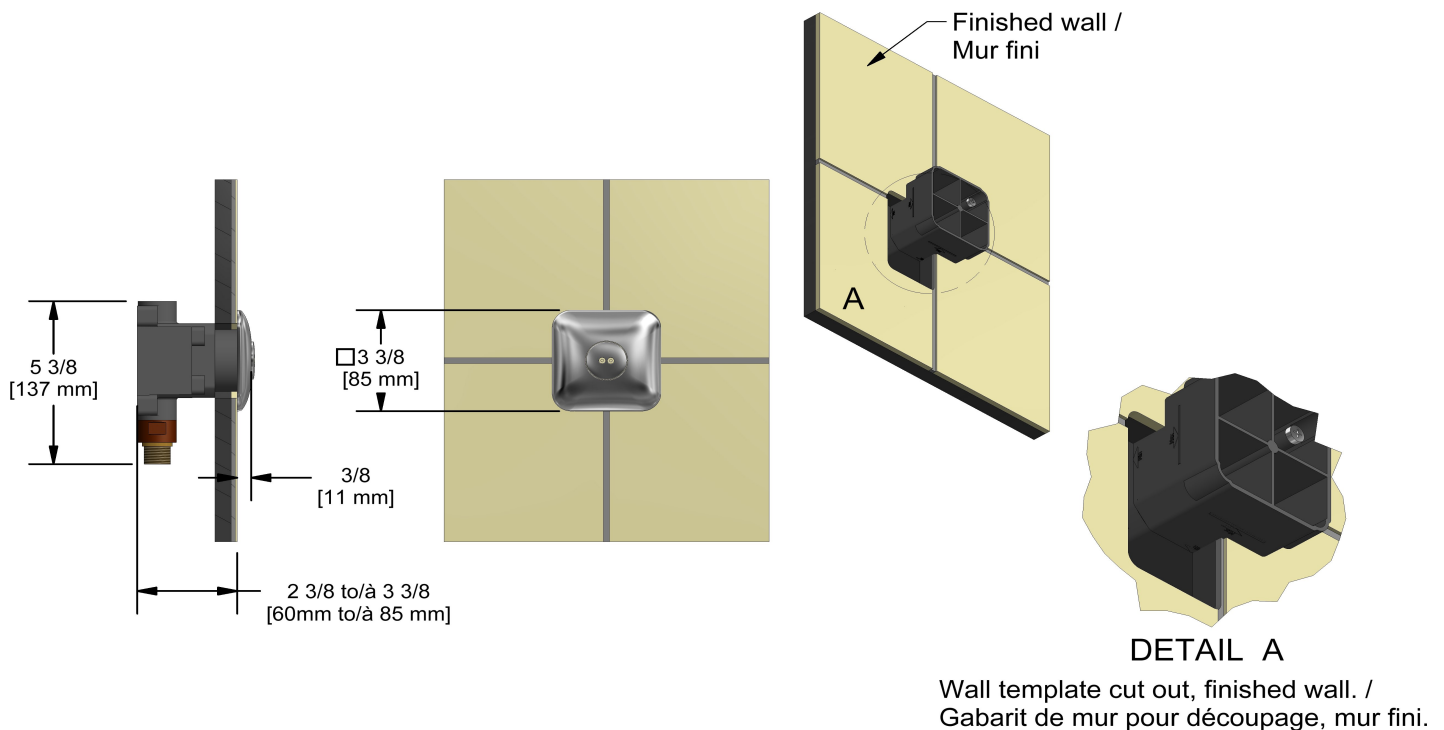

Specifications

Descriptions

- Rotating jet
- 1/2" inlet male NPT
- Special rough included
- Must be ordered at the same time as the valve rough

Available colors

- C : Chrome

Available flow

- 3.7 L/min, 1 gpm (US) 60psi

Certifications

- CSA B125.1
- ASME A112.18.1
- CMR248 Approval

Spin tile body jet
399

UPC®

Sizes, models and finishes may differ from thoses presented.

Warranty

This Riobel Inc. product you have purchased carries a Limited Lifetime Warranty on the chrome, PVD finish, blacks and all working parts and is guaranteed from the initial purchase date against all manufacturing defects. All other finishes, including plastic components, are guaranteed for one year. All electric and/or electronic parts are covered by a 5-year limited warranty. The warranty offered on our products will be honored only if the installation is performed by a certified master plumber.