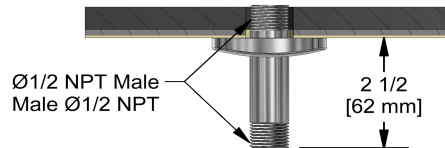

Specifications

7.5 cm (3") vertical shower arm

599

Descriptions

- 1/2" inlet male NPT
- Shower arm with Venty flange with set screw

Available colors

- C : Chrome

Sizes, models and finishes may differ from thoses presented.