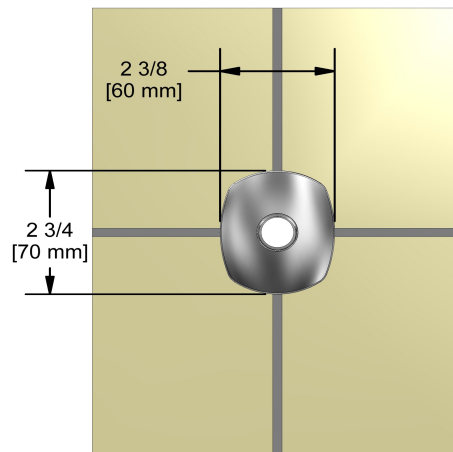

Specifications

7.5 cm (3") vertical shower arm

599

Descriptions

- 1/2" inlet male NPT
- Shower arm with Venty flange with set screw

Available colors

- C : Chrome

Sizes, models and finishes may differ from thoses presented.