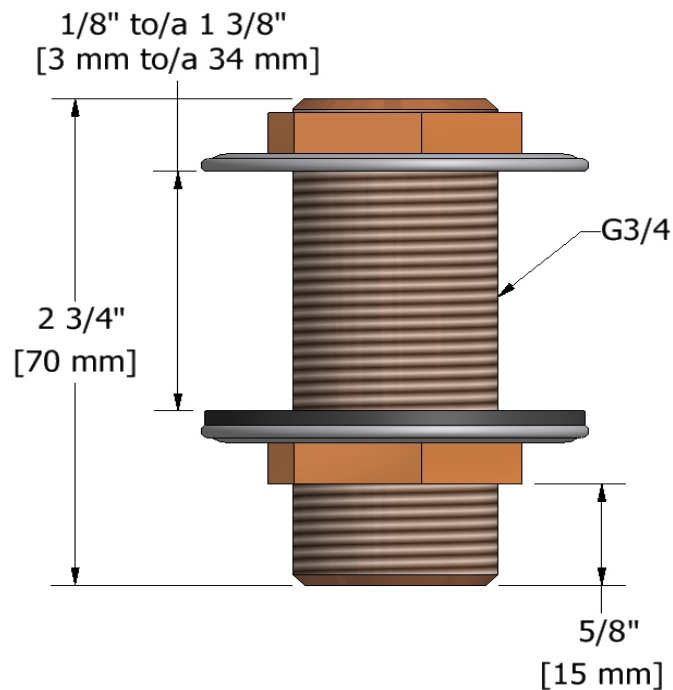

Specifications

Descriptions

- Pair
- 3/4" outlet male
- 1/2" inlet female NPT

Available colors

- C : Chrome

Horizontal extensions kit
EXT77

Sizes, models and finishes may differ from thoses presented.

Warranty