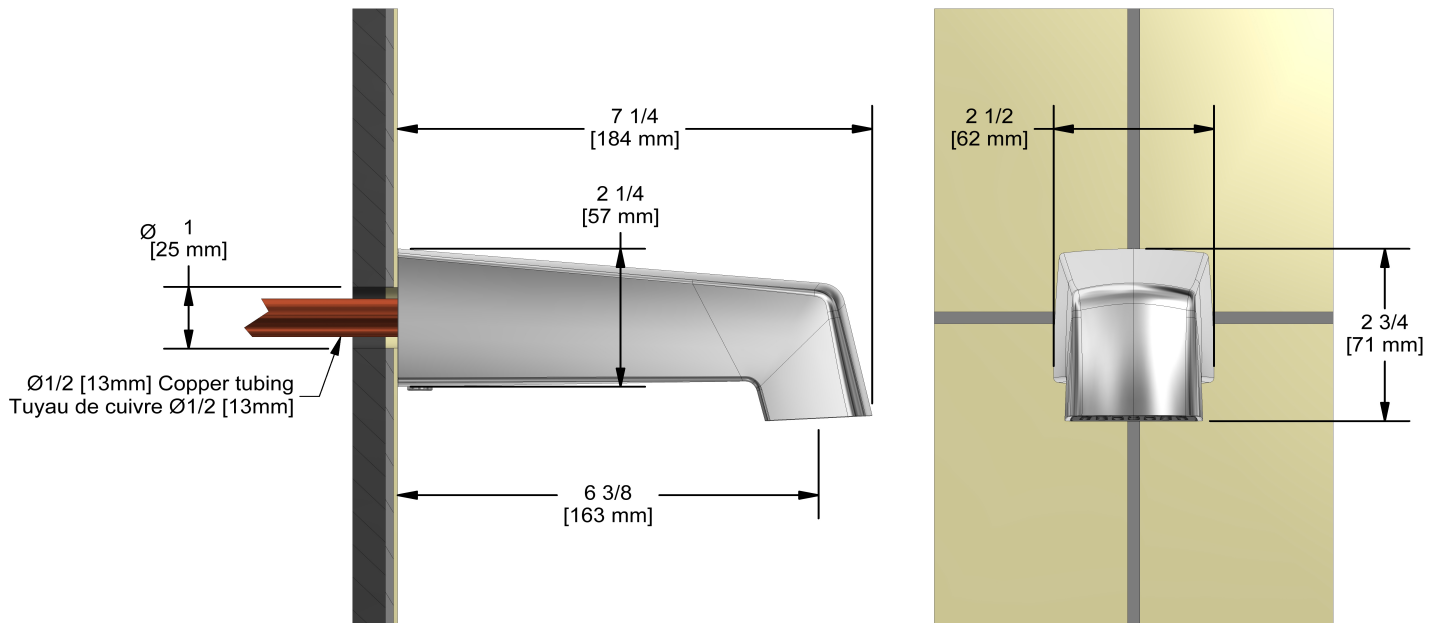

Specifications

Descriptions

- Flow diffuser
- 1/2" copper slip fit inlet
- Drilling hole diameter = 1 (25mm)

Available colors

- C : Chrome

Certifications

- CSA B125.1
- ASME A112.18.1
- CMR248 Approval

Wall-mount tub spout
890

UPC®

Sizes, models and finishes may differ from those presented.

Warranty

This Riobel Inc. product you have purchased carries a Limited Lifetime Warranty on the chrome, PVD finish, blacks and all working parts and is guaranteed from the initial purchase date against all manufacturing defects. All other finishes, including plastic components, are guaranteed for one year. All electric and/or electronic parts are covered by a 5-year limited warranty. The warranty offered on our products will be honored only if the installation is performed by a certified master plumber.