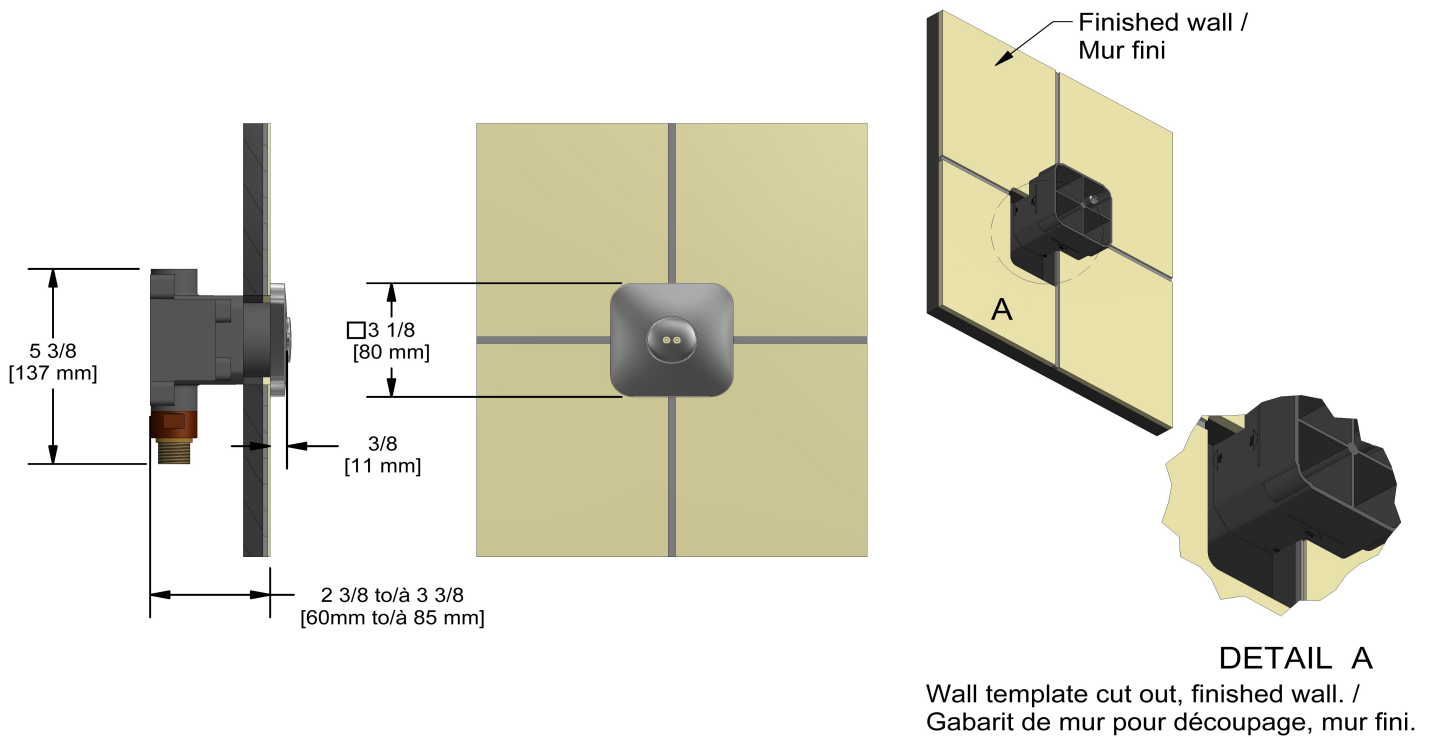

Specifications

Descriptions

- 1/2" inlet male NPT
- Rotating jet
- Special rough included
- Must be ordered at the same time as the valve rough

Available colors

- C : Chrome

Available flow

- 3.7 L/min, 1 gpm (US) 60psi

Certifications

- CSA B125.1
- ASME A112.18.1
- CMR248 Approval

Spin tile body jet
379

UPC®

Sizes, models and finishes may differ from those presented.

Warranty

This Riobel Inc. product you have purchased carries a Limited Lifetime Warranty on the chrome, PVD finish, blacks and all working parts and is guaranteed from the initial purchase date against all manufacturing defects. All other finishes, including plastic components, are guaranteed for one year. All electric and/or electronic parts are covered by a 5-year limited warranty. The warranty offered on our products will be honored only if the installation is performed by a certified master plumber.