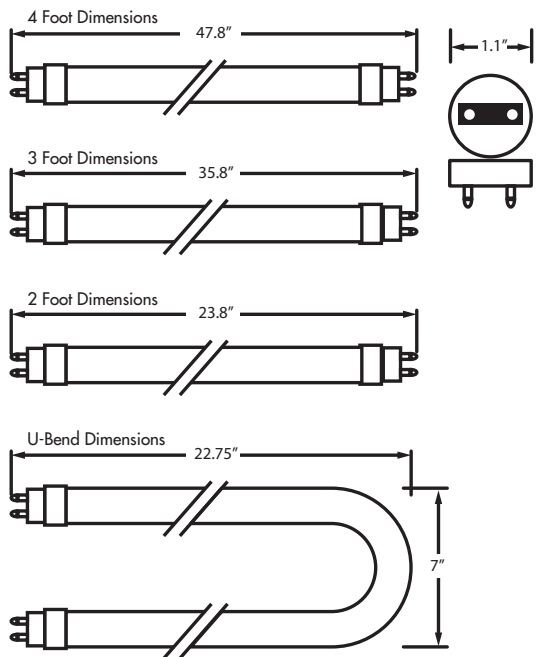

Warranty

Five years against defects in manufacturing

LED T5 Tube
4 foot

LED T8 Tube
4 foot

LED T8 Tube
3 foot

LED T8 Tube
2 foot

To view our DLC qualified products, please consult the DLC Qualified Products List at www.designlights.org/qpl.