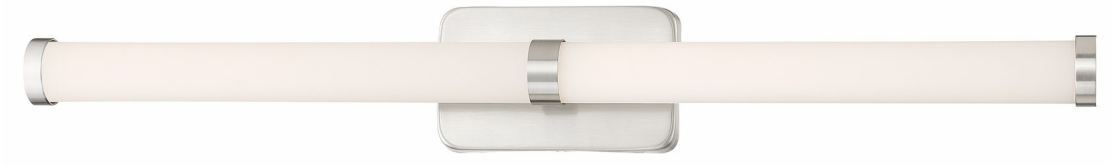

Item # P575-084-L	UPC Code: 844349028437
Product Family Name: LED Bath	Finish: Brushed Nickel
Category: BATH	Category Type: LED Bath
Certification 3057374	
Patents:	
Notes:	

Image File Name: **P575-084-L.jpg**

MEASUREMENTS

Width: 28	Length: No	Height: 4.75	Extension: 3.25
Height Adjustable: Min Overall Height:		Max Overall Height:	Slope: No
Wire Length: 7 INCH	Chain Length:	Safety Cable Included: No	Net Weight: 2.36
Canopy Width:	Canopy Height:	Canopy Length:	Center to Bottom: 2.5
Backplate Width: 8.0	Backplate Height: 4.75	Center to Top: 2.5	

LAMPING

No. of Bulbs: 1	Light Type: Z26 26W LED			
Max Bulb Wattage: 26	Socket: Y53 LED MODULE			
Dimmable: Yes	Ballast:	Rated Life Hours: 30000	Photocell Included: No	Bulb/LED Included: Y
Bulb/LED Included: Yes	Color Temp.: 3000	CRI: 95	Initial Lumens: 2356.0	Delivered Lumens: 1733.4

SHADE / GLASS

Description:	Material:
Part No.: PG575	Quantity:
Width: 28.0	Height: 1.75
	Length:

SHIPPING

Carton Width: 8.88	Carton Height: 5.25	Carton Length: 30.75
Carton Weight: 3.76	Carton Cubic Feet: 0.83	Small Package Shippable: Yes
Master Pack Width:	Master Pack Height:	Master Pack Length:
Master Pack Weight:	Master Cubic Feet:	Multi-Pack: 1
		Master Pack: 1