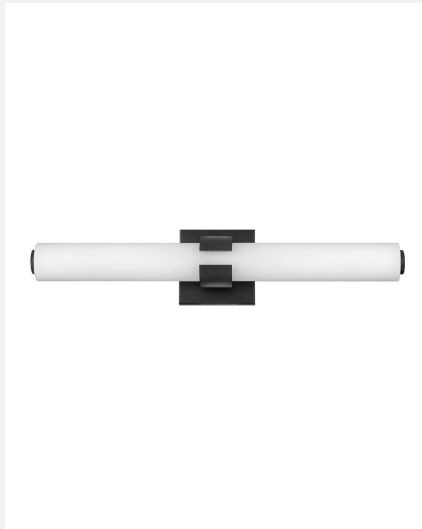

Medium LED Vanity 53062BK

ITEM NUMBER	53062BK
BRAND	Hinkley Lighting
MATERIAL	Steel
GLASS	Etched White
HEIGHT	4.8"
WIDTH	22.8"
LED COLOR TEMP	3000
VOLTAGE	120v
LED LUMENS	2900
WATTAGE	35w LED *Included
CERTIFICATION	C-US Damp Rated
EXTENSION	3.8"
TOP TO OUTLET	2.5"
BACK PLATE	4.75" Sq.

FEATURES AND BENEFITS

- Mounting hardware is hidden on the backplate to ensure a clean silhouette.
- Fixture can be mounted vertically
- Suitable for use in damp (interior moist and outdoor no direct rain or sprinkler) locations as defined by NEC and CEC. Meets United States UL Underwriters Laboratories & CSA Canadian Standards Association Product Safety Standards
- Fixture is ADA compliant and adheres to the standards and guidelines listed by the Americans with Disabilities Act.
- For complete warranty information visit [\(hyperlink\)](#)
- 15 year finish warranty
- LED components carry a 5-year limited warranty
- Merging the best of traditional and modern elements, with a sophisticated and streamlined look
- Striking black finish enhances design