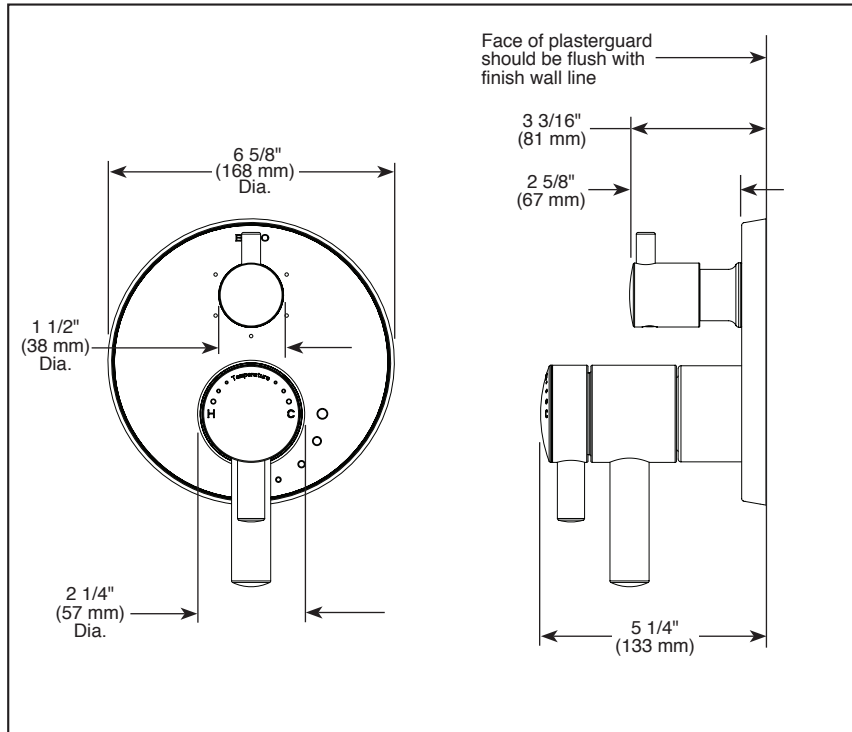

▲ Designate Proper Finish Suffix

Brizo Kitchen & Bath Company reserves the right (1) to make changes in specifications and materials, and (2) to change or discontinue models, both without notice or obligation. Dimensions are for reference only. See current full-line price book or www.brizo.com for finish options and product availability.

BSP-B-T75575 Rev. A

Brizo Kitchen & Bath Company

Indianapolis, Indiana 46280
A Division of Masco Corporation of Indiana
© 2018 Brizo Kitchen & Bath Company