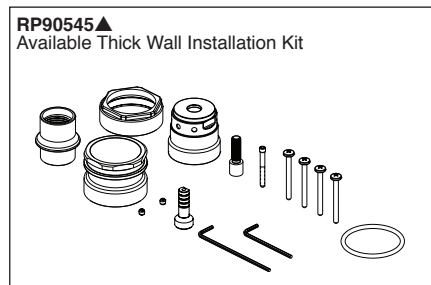

▲ Designate Proper Finish Suffix

Brizo Kitchen & Bath Company reserves the right (1) to make changes in specifications and materials, and (2) to change or discontinue models, both without notice or obligation. Dimensions are for reference only. See current full-line price book or www.brizo.com for finish options and product availability.

BSP-B-T75575 Rev. A

Brizo Kitchen & Bath Company

Indianapolis, Indiana 46280
A Division of Masco Corporation of Indiana
© 2018 Brizo Kitchen & Bath Company