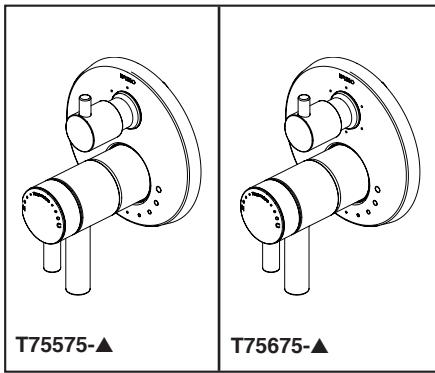

WARRANTY

- Parts and Finish - Lifetime limited warranty; or for commercial purchasers, 10 years for multi-family residential (apartments and condominiums) and 5 years for all other commercial uses, in each case from the date of purchase.
- Electronic Parts and Batteries (if applicable) - 5 years from the date of purchase; or for commercial purchasers, 1 year from the date of purchase. No warranty is provided on batteries.

COMPLIES WITH:

- ASME A112.18.1 / CSA B125.1
- ☐ Indicates compliance to ICC/ANSI A117.1

Submitted Model No.: _____

Specific Features: _____