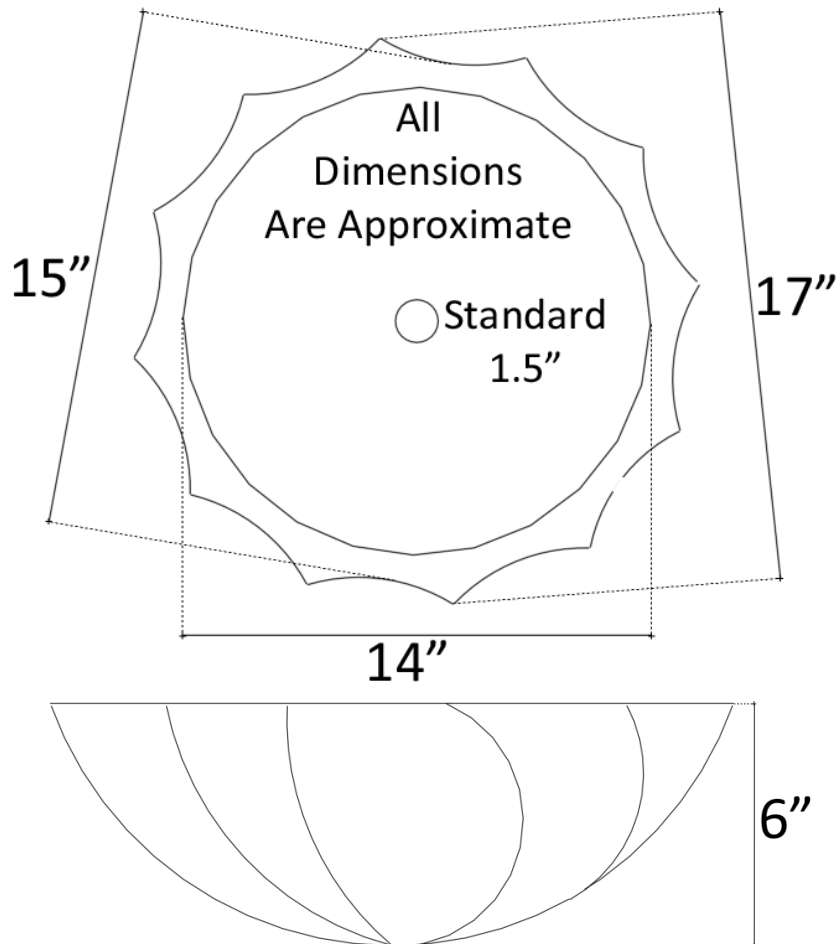

**Description:**

- Vessel Mount
- Cast Bronze

**Available Finishes:**

<b>AB</b>	Anitque Bronze - Finished with a Black/Brown patina and coated with a paste wax - Has a living finish
<b>WB</b>	White Bronze - Not Plated in Nickel but has appearance of Brushed/ Satin Nickel
<b>PW</b>	Pewter

**Available Drains:**

<b>D004</b>	Grid Strainer
<b>D005</b>	Lift and Turn
<b>D006</b>	Pop-up w/ horizontal lift rod
<b>D101 - D604</b>	Decorative Drain

**DIMENSIONS WILL VARY. DO NOT** use this sheet as a guide for countertop cuts.