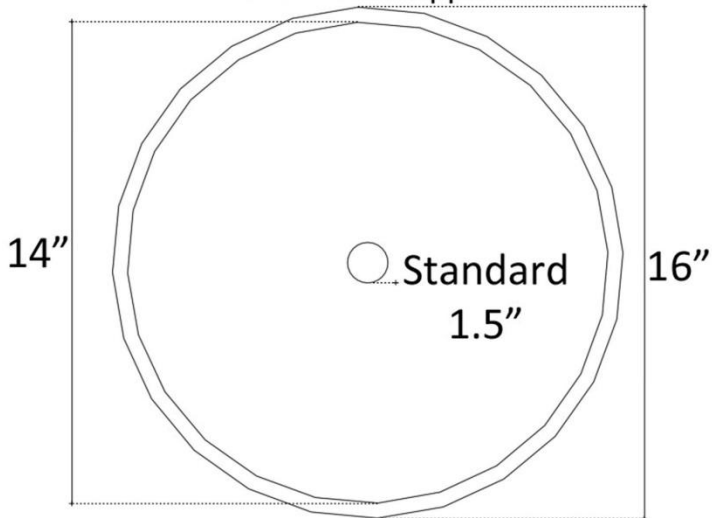

Description:

- Stainless Steel
- Drop-In or Undermount
- Use 1.5" Bar drain
- Clean with mild soap
No abrasive chemicals

Available Finishes:

- SS** Satin Stainless Steel
- PS** Polished Stainless Steel

Available Drains:

- D004** Grid Strainer
- D005** Lift and Turn
- D006** Pop-up w/ lift rod
- D101-** Decorative Drains
- D720**

All Dimensions Are Approximate

DIMENSIONS WILL VARY. DO NOT use this sheet as a guide for countertop cuts.