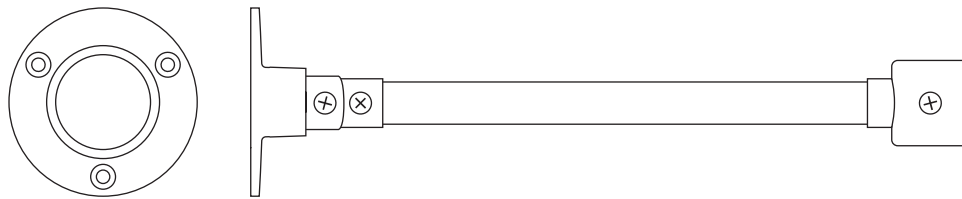

# OVAL

## SOLID BRASS SHOWER CURTAIN ROD

SKU: 901516

### FEATURES

- Material: Brass
- Metal Thickness: .6mm
- Ideal for high-traffic bathrooms
- Includes three 5/8" OD x 36" ceiling supports
- Rod may be cut to desired length