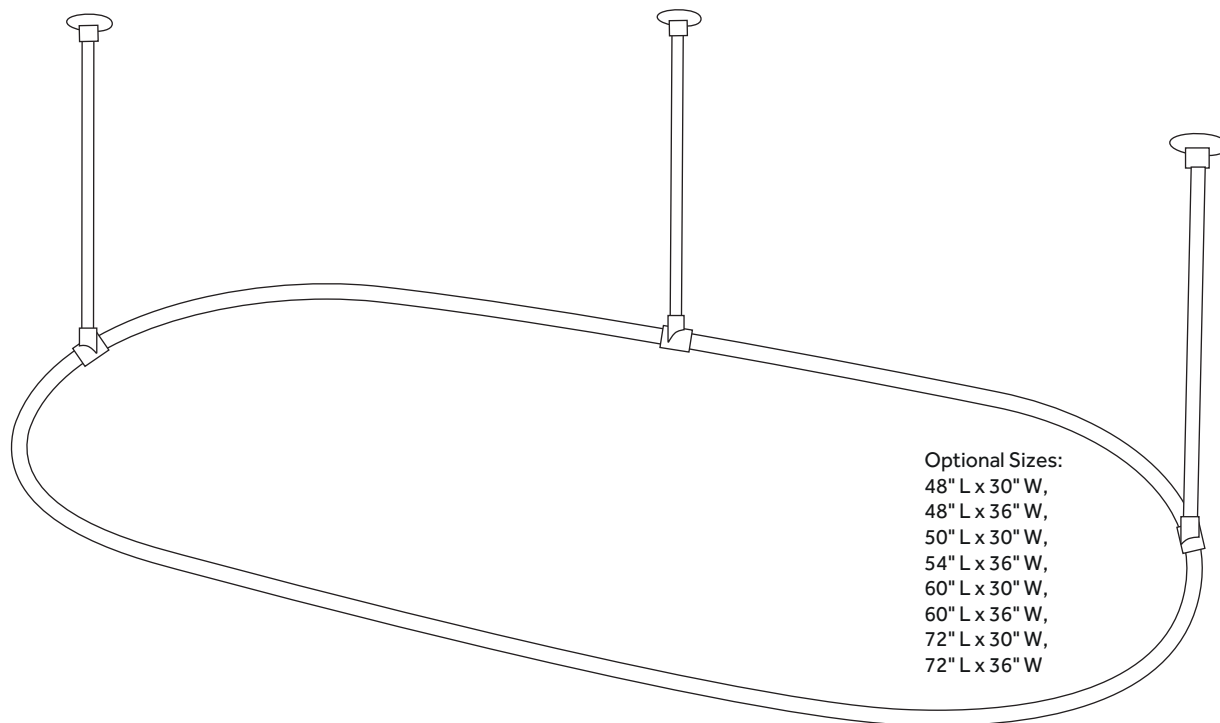

# OVAL

## SOLID BRASS SHOWER CURTAIN ROD

SKU: 901516

### FEATURES

- Material: Brass
- Metal Thickness: .6mm
- Ideal for high-traffic bathrooms
- Includes three 5/8" OD x 36" ceiling supports
- Rod may be cut to desired length