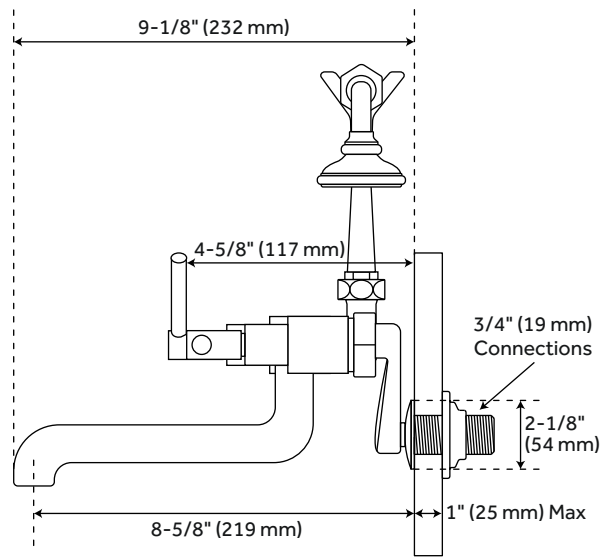

## TUB-WALL MOUNT FAUCET WITH VARIABLE CENTERS AND HAND SHOWER

SKU: 908204

### FEATURES

Installation Type: Tub Wall Mount  
Design: Transitional  
Faucet Centers: 3" - 9"  
Handle Type: Lever  
Features: Hand Shower Included  
Max. Deck Thickness: 1"  
Tub Faucet Material: Brass  
Length: 11-3/4"  
Width: 9-1/8"  
Height: 11-1/2"  
Height To Spout: 3-1/2"  
Spout Reach: 8-5/8"  
Base Plate Length: 2-1/8"  
Base Plate Width: 2-1/8"  
Hand Shower Style: Telephone