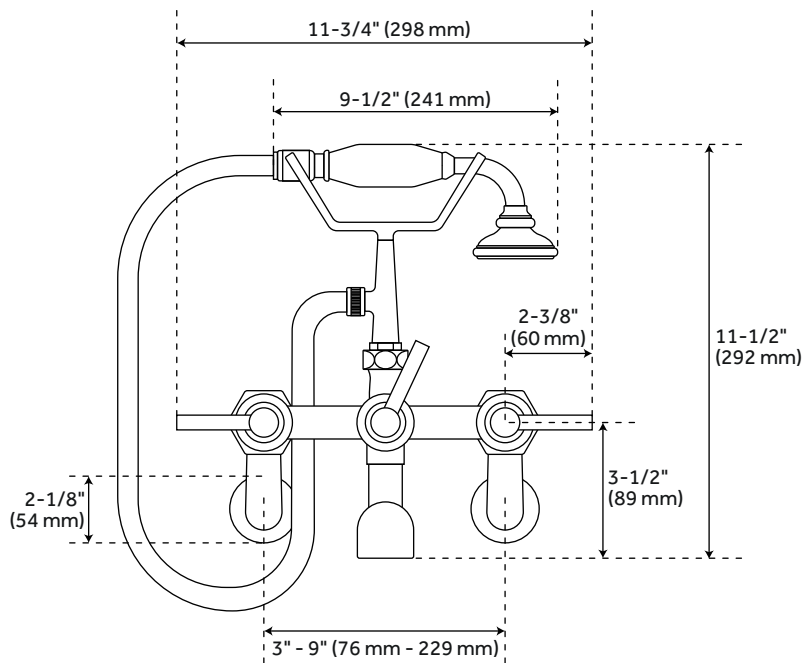

## TUB-WALL MOUNT FAUCET WITH VARIABLE CENTERS AND HAND SHOWER

SKU: 908204

### FEATURES

Installation Type: Tub Wall Mount  
Design: Transitional  
Faucet Centers: 3" - 9"  
Handle Type: Lever  
Features: Hand Shower Included  
Max. Deck Thickness: 1"  
Tub Faucet Material: Brass  
Length: 11-3/4"  
Width: 9-1/8"  
Height: 11-1/2"  
Height To Spout: 3-1/2"  
Spout Reach: 8-5/8"  
Base Plate Length: 2-1/8"  
Base Plate Width: 2-1/8"  
Hand Shower Style: Telephone