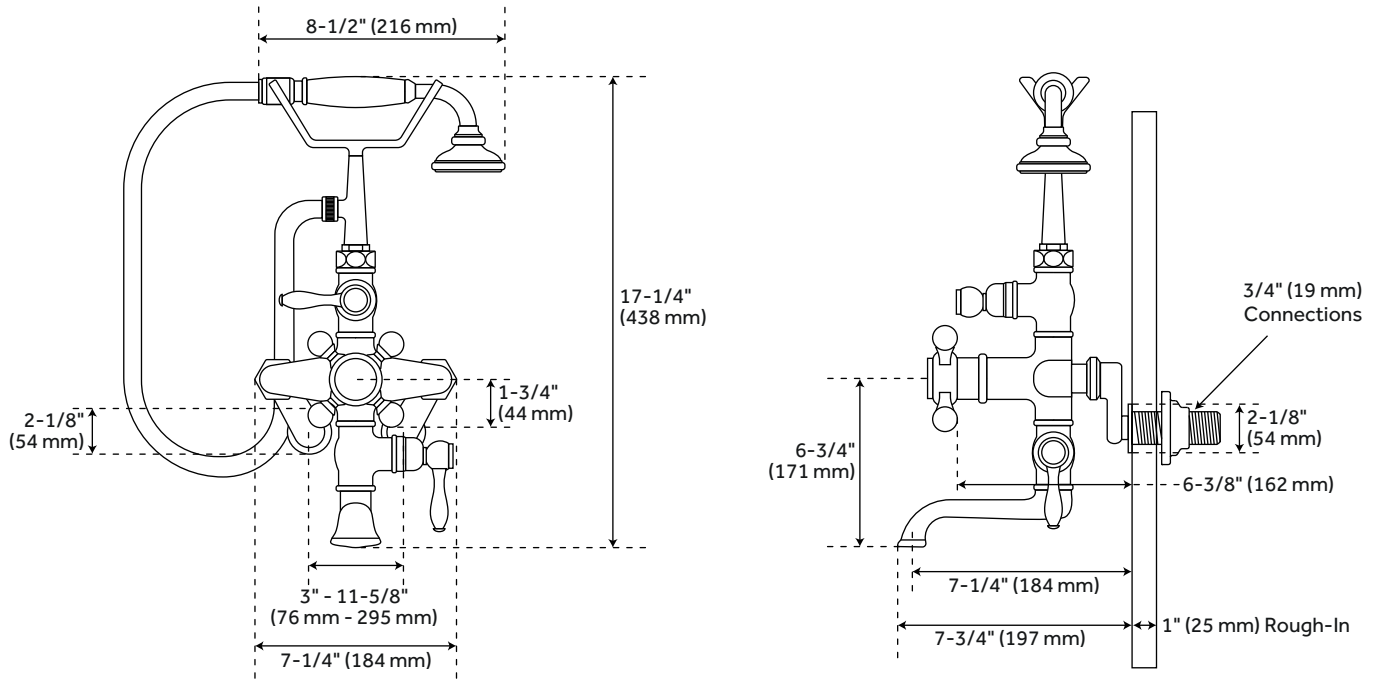

## THERMOSTATIC TUB WALL-MOUNT FAUCET AND PORCELAIN HAND SHOWER

SKU: 910647

### FEATURES

Installation Type: Tub Wall Mount  
Faucet Centers: 3" - 11-5/8"  
Handle Type: Lever  
Max. Deck Thickness: 1"  
Material: Brass  
Length: 7-1/4"  
Width: 7-3/4"  
Height: 17-1/4"  
Height To Spout: 6-3/4"  
Spout Reach: 7-1/4"  
Handle Material: Brass  
Hot and Cold Indicators: Yes  
Base Plate Length: 2-1/8"  
Base Plate Width: 2-1/8"  
Couplers Included: Yes  
Hand Shower Hose Length: 60"