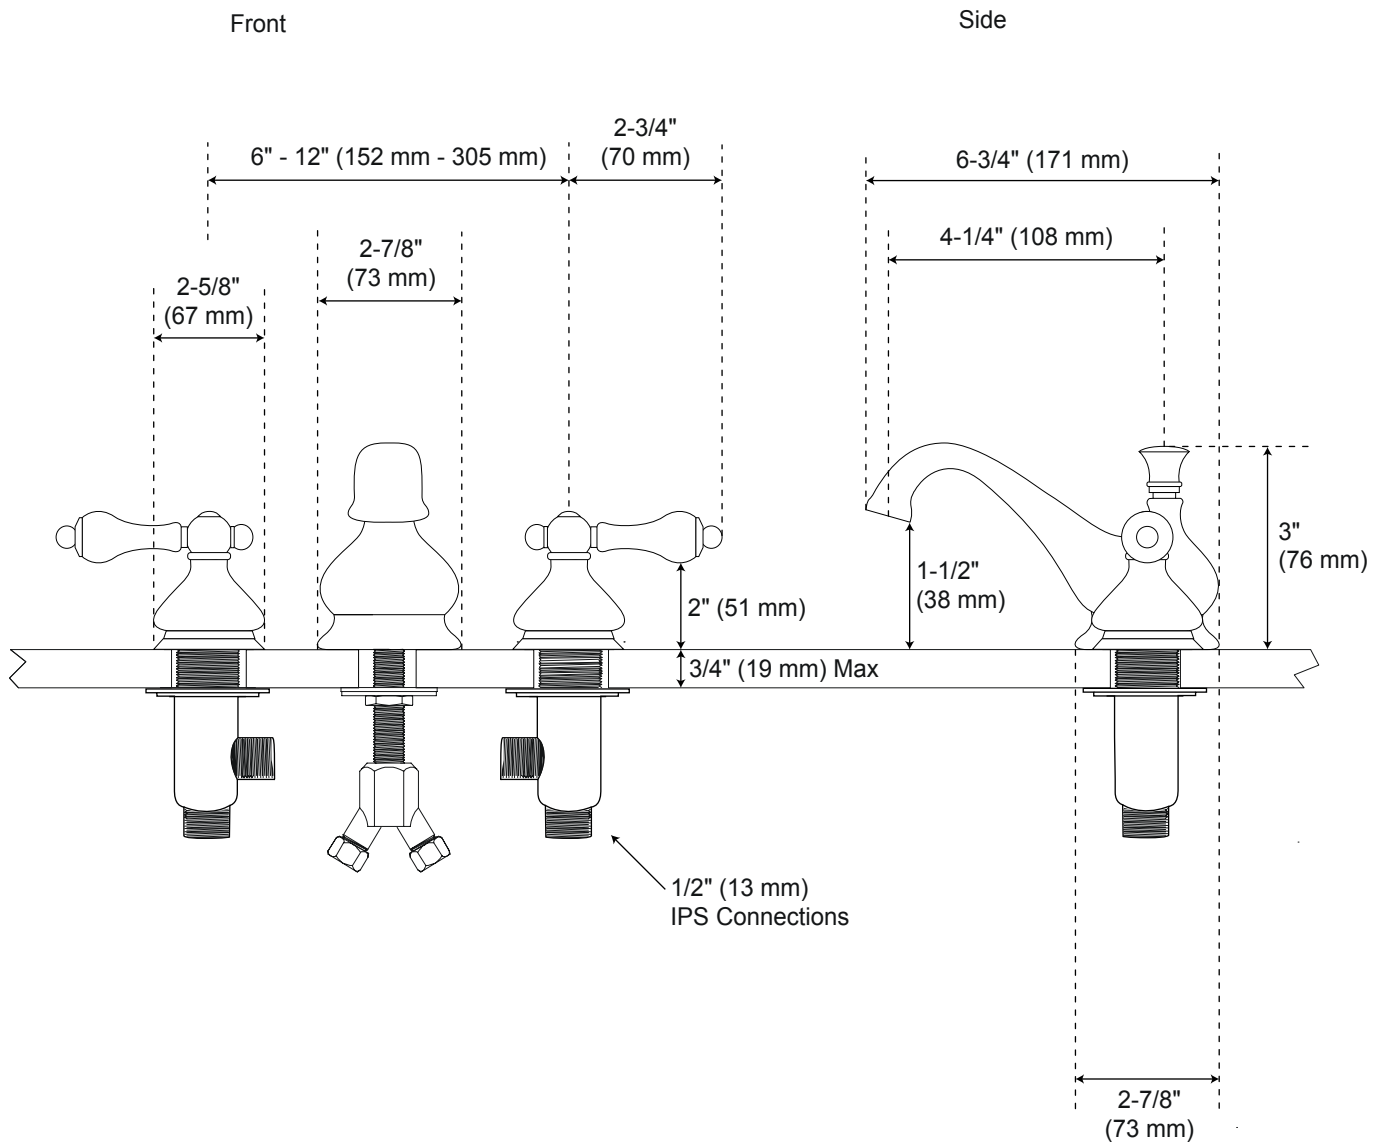

Shannon

Widespread Bathroom Faucet - Lever Handles

All product dimensions are nominal.