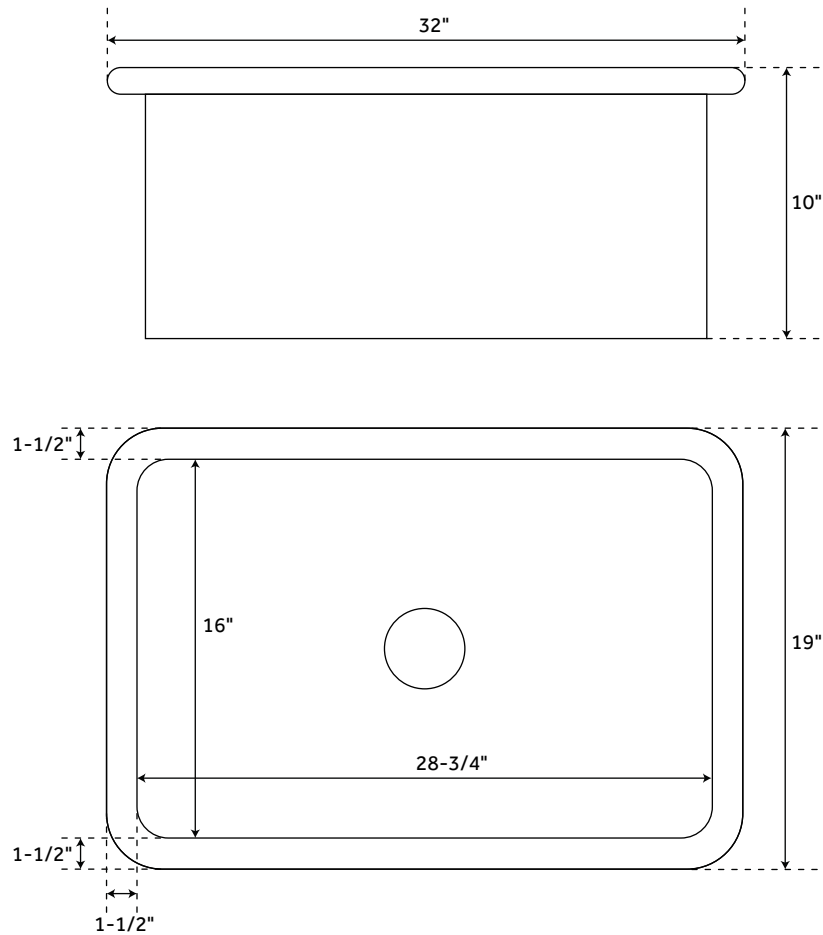

32" DERIN

UNDERMOUNT FIRECLAY SINK

SKU: 942004

FEATURES

Material: Fireclay
Basin Split: Single
Shape: Rectangle
Sink Installation: Drop-In
Faucet Centers: No Faucet Hole
Number of Basins: 1
Length: 32"
Width: 19"
Height: 10"
Basin Length: 28-3/4"
Basin Width: 16"
Water Depth to Rim: 8-1/2"
Rim Thickness: 1-1/2"
Faucet Included: No
Drain Placement: Center
Drain Included: Optional
Drain Size: 3-1/2"
Reversible Mounting : Yes