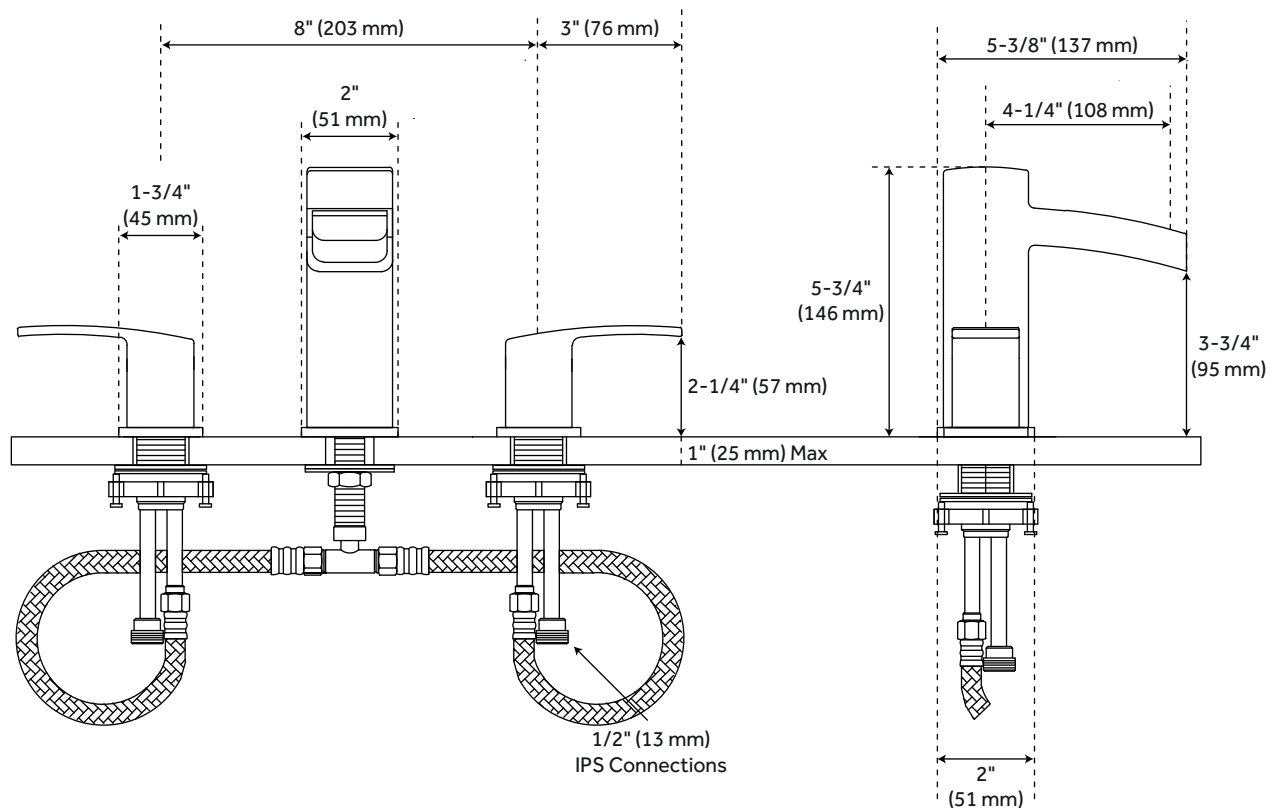

MORATA

WIDESPREAD WATERFALL BATHROOM FAUCET

SKU: 932621

FEATURES

Max. Countertop Thickness: 1-1/4"
Faucet Centers: 8"
Width: 5-3/8"
Height: 5-3/4"
Height To Spout: 3-3/4"
Spout Reach: 4-1/4"
Base Plate Length: 2"
Base Plate Width: 2"
Handle Length: 3"
Height to Bottom of Handle: 2-1/4"
IPS: 1/2"
Drain Included: Yes
Overflow Hole: Yes
Drain Size: 1-1/2"
Maximum Flow Rate: 1.2 gpm
(gallons per minute)

CODES/STANDARDS

cUPC
NSF/ANSI 61
ASME A112.18.1/CSA B125.1
CEC Listed
NSF/ANSI 372

SIGNATURE HARDWARE LIFETIME WARRANTY

See website for warranty information

All dimensions and specifications are nominal and may vary. Use actual products for accuracy in critical situations.