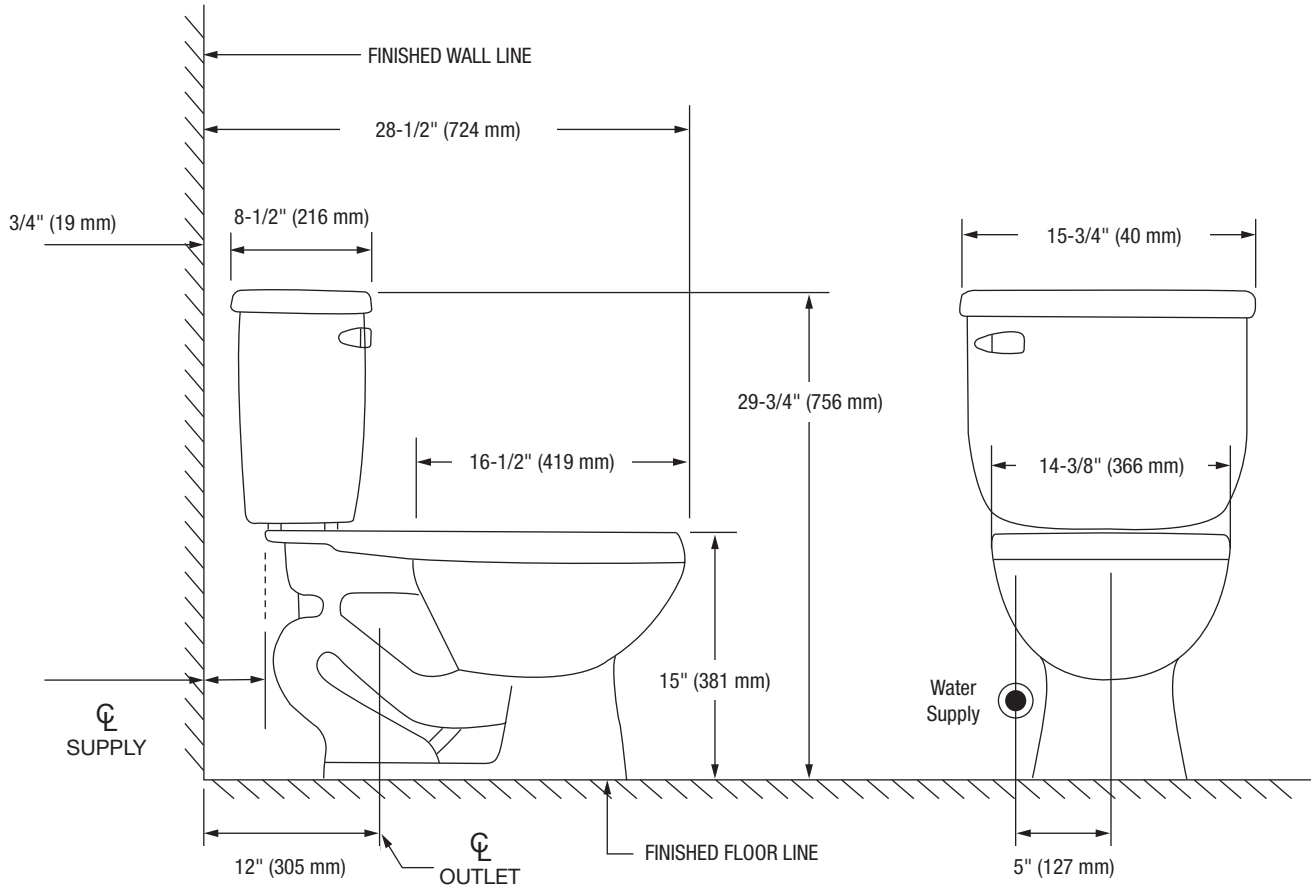

Jerritt

Two-Piece Round Front Toilet

Product Features

- 1.0 GPF
- Gravity-fed Siphon Jet Flush
- Vitreous China
- 15" Round Front Bowl
- Rough-in: 12"
- Flush Valve: 2"
- Trapway: 2" Fully Glazed
- Water Spot: 6" x 5-1/2"
- Front Mounted Color Match Trip Lever
- Sanitary bar on bowl for easy cleaning
- Quick connect, two-bolt "tank-to-bowl" installation

Jerritt

Two-Piece Round Front Toilet

Bowl Footprint Dimensions

Note: All dimensions and specifications are nominal and may vary: Dimensions of 8" and greater have a tolerances of +3%. Dimensions less than 8" have a tolerances of +5%.

Jerritt

Two-Piece Elongated Bowl Toilet

Product Features

- 1.0 GPF
- Gravity-fed Siphon Jet Flush
- Vitreous China
- 15" Elongated Bowl
- Rough-in: 12"
- Flush Valve: 2"
- Trapway: 2" Fully Glazed
- Water Spot: 7" x 6"
- Front Mounted Color Match Trip Lever
- Sanitary bar on bowl for easy cleaning
- Quick connect, two-bolt "tank-to-bowl" installation

Jerritt

Two-Piece Elongated Bowl Toilet

Bowl Footprint Dimensions

Note: All dimensions and specifications are nominal and may vary: Dimensions of 8" and greater have a tolerances of +3%. Dimensions less than 8" have a tolerances of +5%.