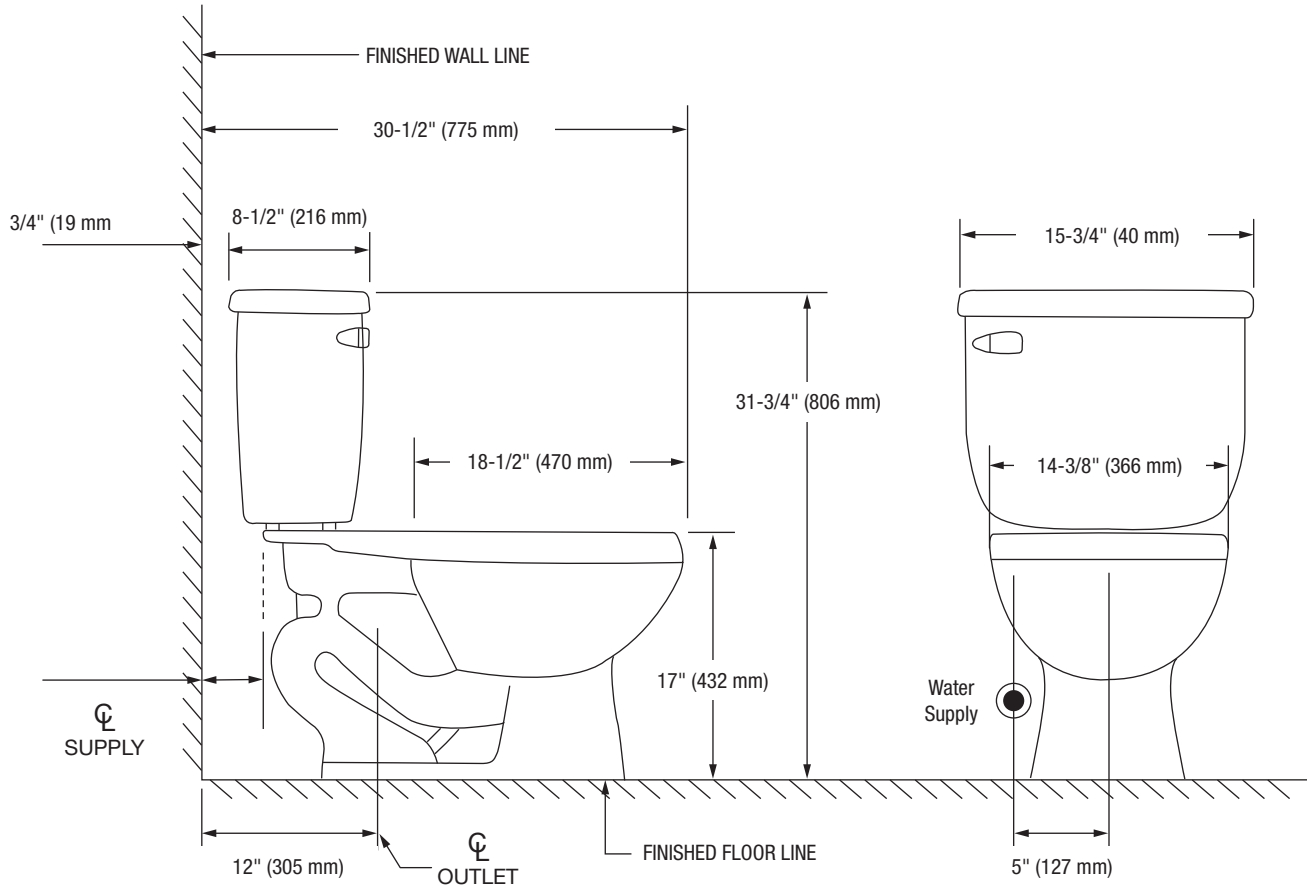

Jerritt

Two-Piece Elongated Bowl Toilet

Bowl Footprint Dimensions

Note: All dimensions and specifications are nominal and may vary: Dimensions of 8" and greater have a tolerances of +3%. Dimensions less than 8" have a tolerances of +5%.

Jerritt

Two-Piece Elongated Bowl Toilet

Product Features

- 1.0 GPF
- Gravity-fed Siphon Jet Flush
- Vitreous China
- 17" Elongated ADA Bowl
- Rough-in: 12"
- Flush Valve: 2"
- Trapway: 2" Fully Glazed
- Water Spot: 7" x 6"
- Front Mounted Color Match Trip Lever
- Sanitary bar on bowl for easy cleaning
- Quick connect, two-bolt "tank-to-bowl" installation