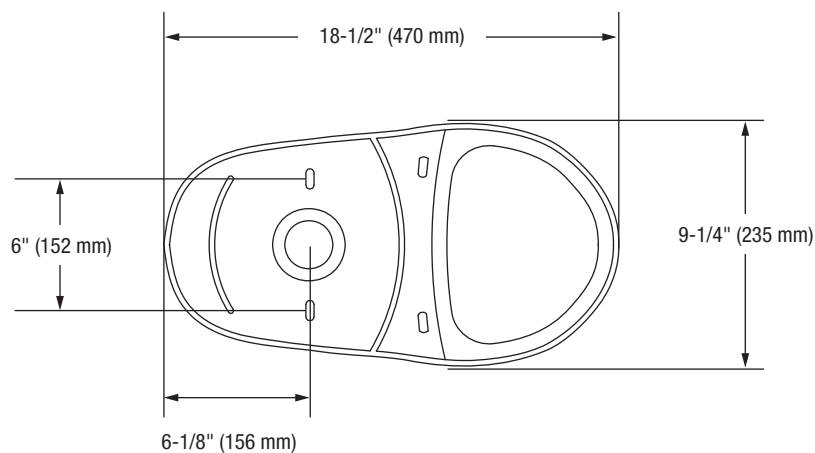

Jerritt

Two-Piece Round Front Toilet

Bowl Footprint Dimensions

Note: All dimensions and specifications are nominal and may vary: Dimensions of 8" and greater have a tolerances of +3%. Dimensions less than 8" have a tolerances of +5%.

Jerritt

Two-Piece Elongated Bowl Toilet

Product Features

- 1.0 GPF
- Gravity-fed Siphon Jet Flush
- Vitreous China
- 15" Elongated Bowl
- Rough-in: 12"
- Flush Valve: 2"
- Trapway: 2" Fully Glazed
- Water Spot: 7" x 6"
- Front Mounted Color Match Trip Lever
- Sanitary bar on bowl for easy cleaning
- Quick connect, two-bolt "tank-to-bowl" installation

Jerritt

Two-Piece Elongated Bowl Toilet

Bowl Footprint Dimensions

Note: All dimensions and specifications are nominal and may vary: Dimensions of 8" and greater have a tolerances of +3%. Dimensions less than 8" have a tolerances of +5%.