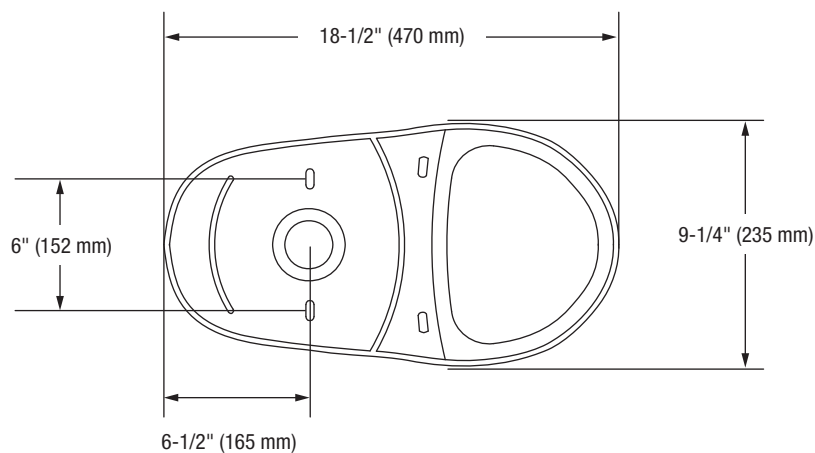

Jerritt

Two-Piece Elongated Bowl Toilet

Bowl Footprint Dimensions

Note: All dimensions and specifications are nominal and may vary: Dimensions of 8" and greater have a tolerances of +3%. Dimensions less than 8" have a tolerances of +5%.

Jerritt

Two-Piece Elongated Bowl Toilet

Product Features

- 1.0 GPF
- Gravity-fed Siphon Jet Flush
- Vitreous China
- 17" Elongated ADA Bowl
- Rough-in: 12"
- Flush Valve: 2"
- Trapway: 2" Fully Glazed
- Water Spot: 7" x 6"
- Front Mounted Color Match Trip Lever
- Sanitary bar on bowl for easy cleaning
- Quick connect, two-bolt "tank-to-bowl" installation