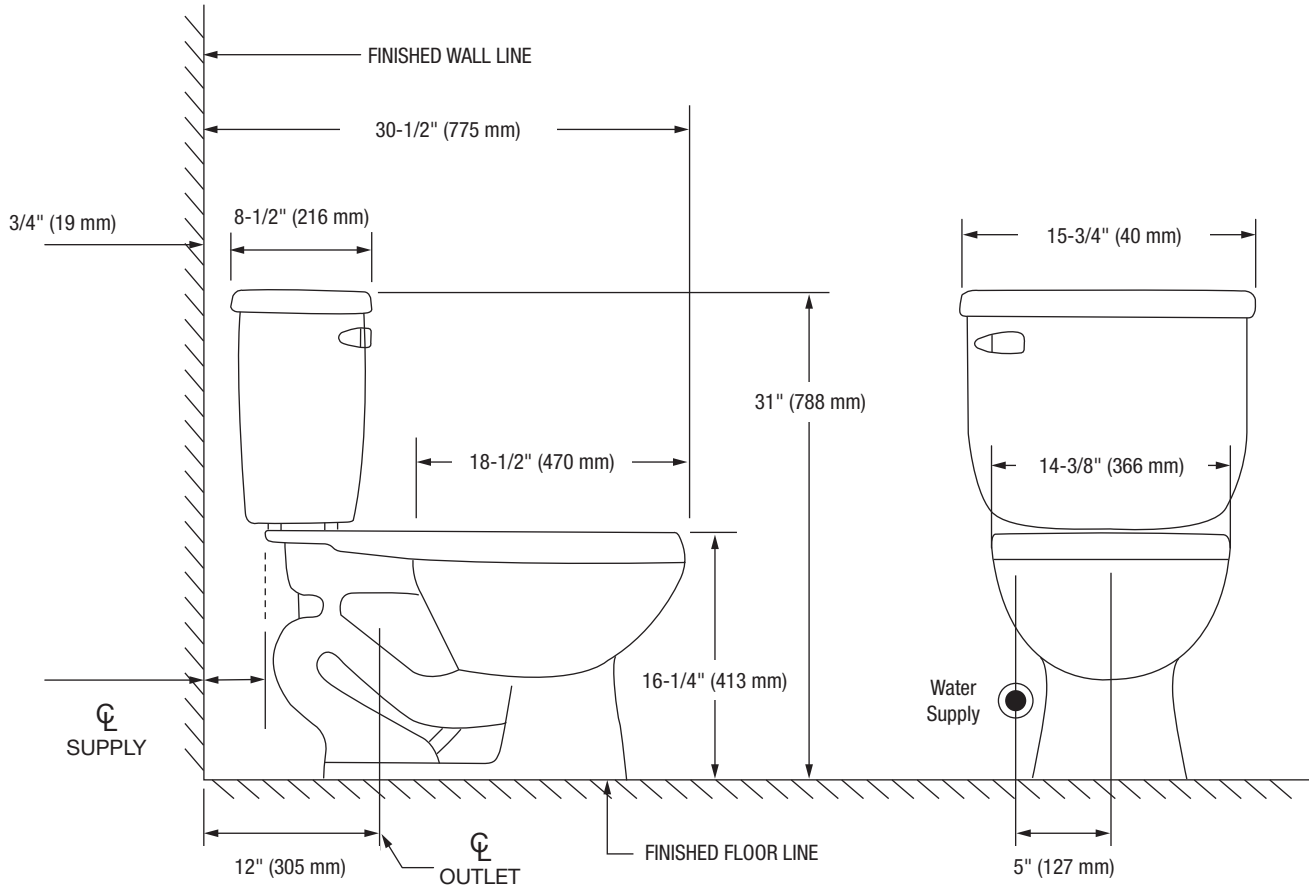

Available Colors: White (WH)

Tank

PF2312WH 12" Rough-in Tank

Bowl

PF1402TWH Elongated, Comfort Height Bowl - 16-1/4"

This product comes complete with installation, operating, care and maintenance instructions. All PROFLO fixtures carry a lifetime limited warranty on the vitreous china and a 5-year limited warranty on the fittings. Visit ferguson.com for detailed warranty information.

Jerritt

Two-Piece Elongated Bowl Toilet

Bowl Footprint Dimensions

Note: All dimensions and specifications are nominal and may vary: Dimensions of 8" and greater have a tolerances of +3%. Dimensions less than 8" have a tolerances of +5%.

Jerritt

Two-Piece Elongated Bowl Toilet

Product Features

- 1.0 GPF
- Gravity-fed Siphon Jet Flush
- Vitreous China
- 17" Elongated ADA Bowl
- Rough-in: 12"
- Flush Valve: 2"
- Trapway: 2" Fully Glazed
- Water Spot: 7" x 6"
- Front Mounted Color Match Trip Lever
- Sanitary bar on bowl for easy cleaning
- Quick connect, two-bolt "tank-to-bowl" installation