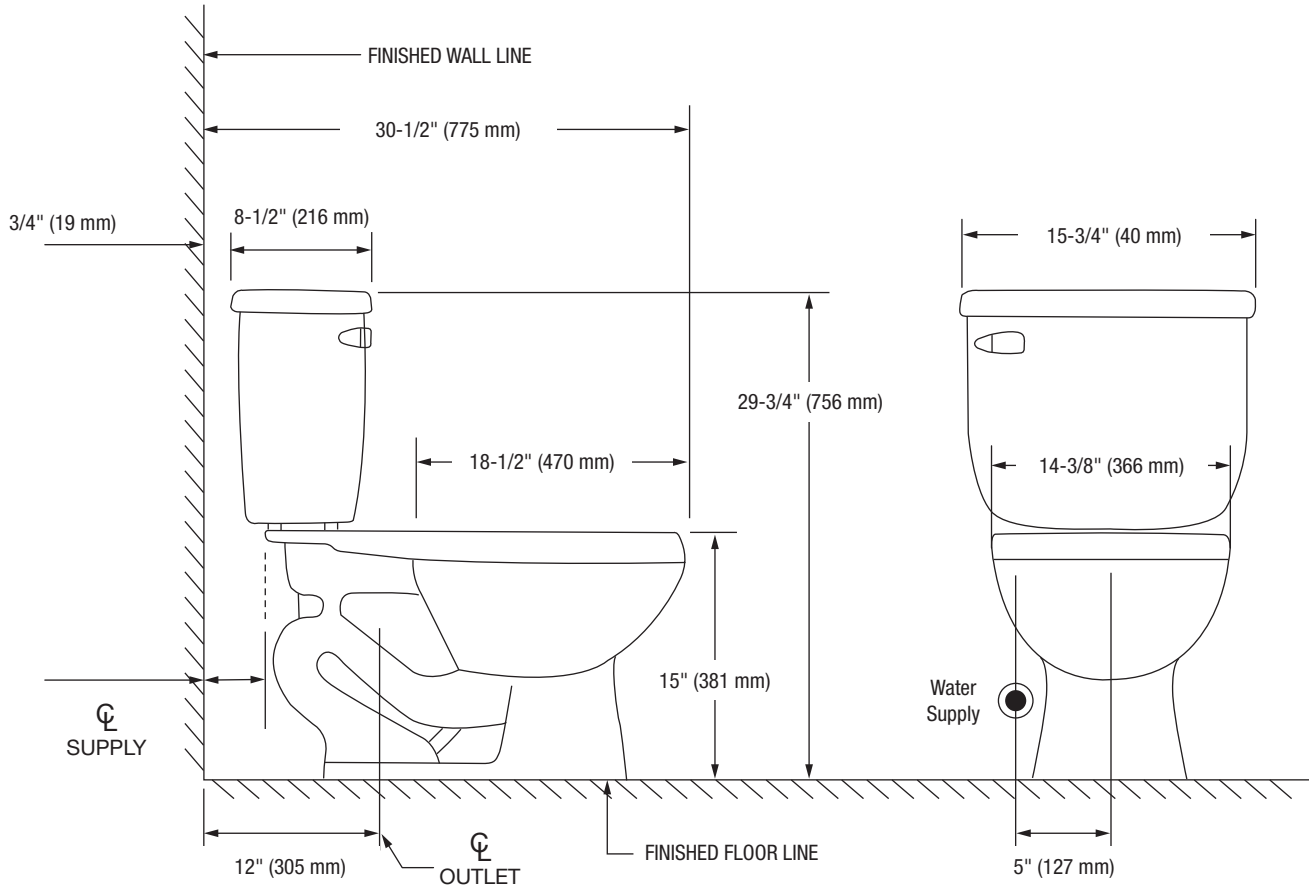

Jerritt

Two-Piece Elongated Bowl Toilet

Product Features

- 1.0 GPF
- Gravity-fed Siphon Jet Flush
- Vitreous China
- 15" Elongated Bowl
- Rough-in: 12"
- Flush Valve: 2"
- Trapway: 2" Fully Glazed
- Water Spot: 7" x 6"
- Front Mounted Color Match Trip Lever
- Sanitary bar on bowl for easy cleaning
- Quick connect, two-bolt "tank-to-bowl" installation

Jerritt

Two-Piece Elongated Bowl Toilet

Bowl Footprint Dimensions

Note: All dimensions and specifications are nominal and may vary: Dimensions of 8" and greater have a tolerances of +3%. Dimensions less than 8" have a tolerances of +5%.

Jerritt

Two-Piece Elongated Bowl Toilet

Product Features

- 1.0 GPF
- Gravity-fed Siphon Jet Flush
- Vitreous China
- 16-1/4" Elongated Bowl
- Rough-in: 12"
- Flush Valve: 2"
- Trapway: 2" Fully Glazed
- Water Spot: 7" x 6"
- Front Mounted Color Match Trip Lever
- Sanitary bar on bowl for easy cleaning
- Quick connect, two-bolt "tank-to-bowl" installation