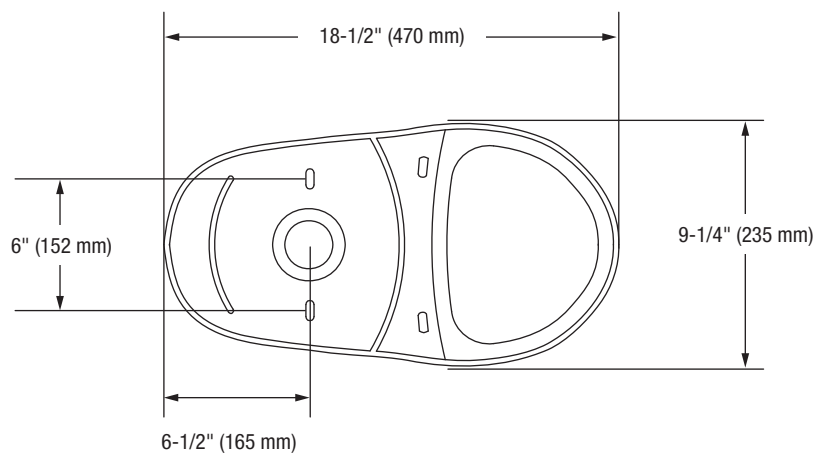

Jerritt

Two-Piece Elongated Bowl Toilet

Product Features

- 1.0 GPF
- Gravity-fed Siphon Jet Flush
- Vitreous China
- 15" Elongated Bowl
- Rough-in: 12"
- Flush Valve: 2"
- Trapway: 2" Fully Glazed
- Water Spot: 7" x 6"
- Front Mounted Color Match Trip Lever
- Sanitary bar on bowl for easy cleaning
- Quick connect, two-bolt "tank-to-bowl" installation

Jerritt

Two-Piece Elongated Bowl Toilet

Bowl Footprint Dimensions

Note: All dimensions and specifications are nominal and may vary: Dimensions of 8" and greater have a tolerances of +3%. Dimensions less than 8" have a tolerances of +5%.

Jerritt

Two-Piece Elongated Bowl Toilet

Product Features

- 1.0 GPF
- Gravity-fed Siphon Jet Flush
- Vitreous China
- 16-1/4" Elongated Bowl
- Rough-in: 12"
- Flush Valve: 2"
- Trapway: 2" Fully Glazed
- Water Spot: 7" x 6"
- Front Mounted Color Match Trip Lever
- Sanitary bar on bowl for easy cleaning
- Quick connect, two-bolt "tank-to-bowl" installation