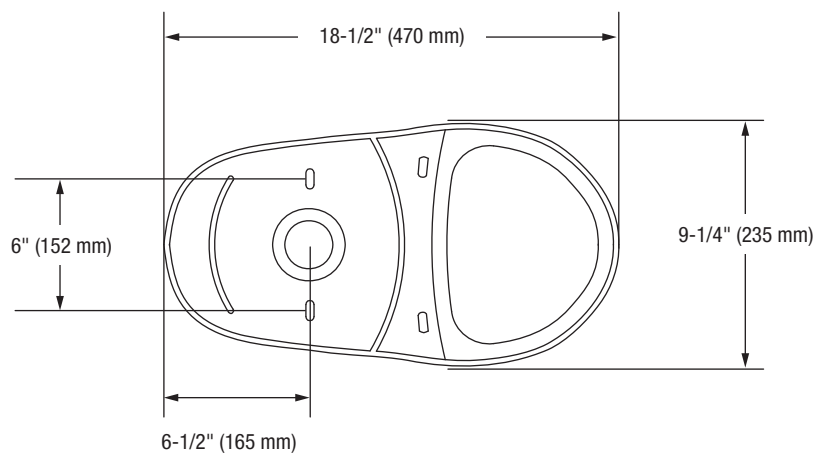

#### Bowl

**PF1402TWH** Elongated, Comfort Height Bowl - 16-1/4"

This product comes complete with installation, operating, care and maintenance instructions. All PROFLO fixtures carry a lifetime limited warranty on the vitreous china and a 5-year limited warranty on the fittings. Visit [ferguson.com](http://ferguson.com) for detailed warranty information.

## Bowl Footprint Dimensions

Note: All dimensions and specifications are nominal and may vary: Dimensions of 8" and greater have a tolerances of +3%. Dimensions less than 8" have a tolerances of +5%.

Jerritt