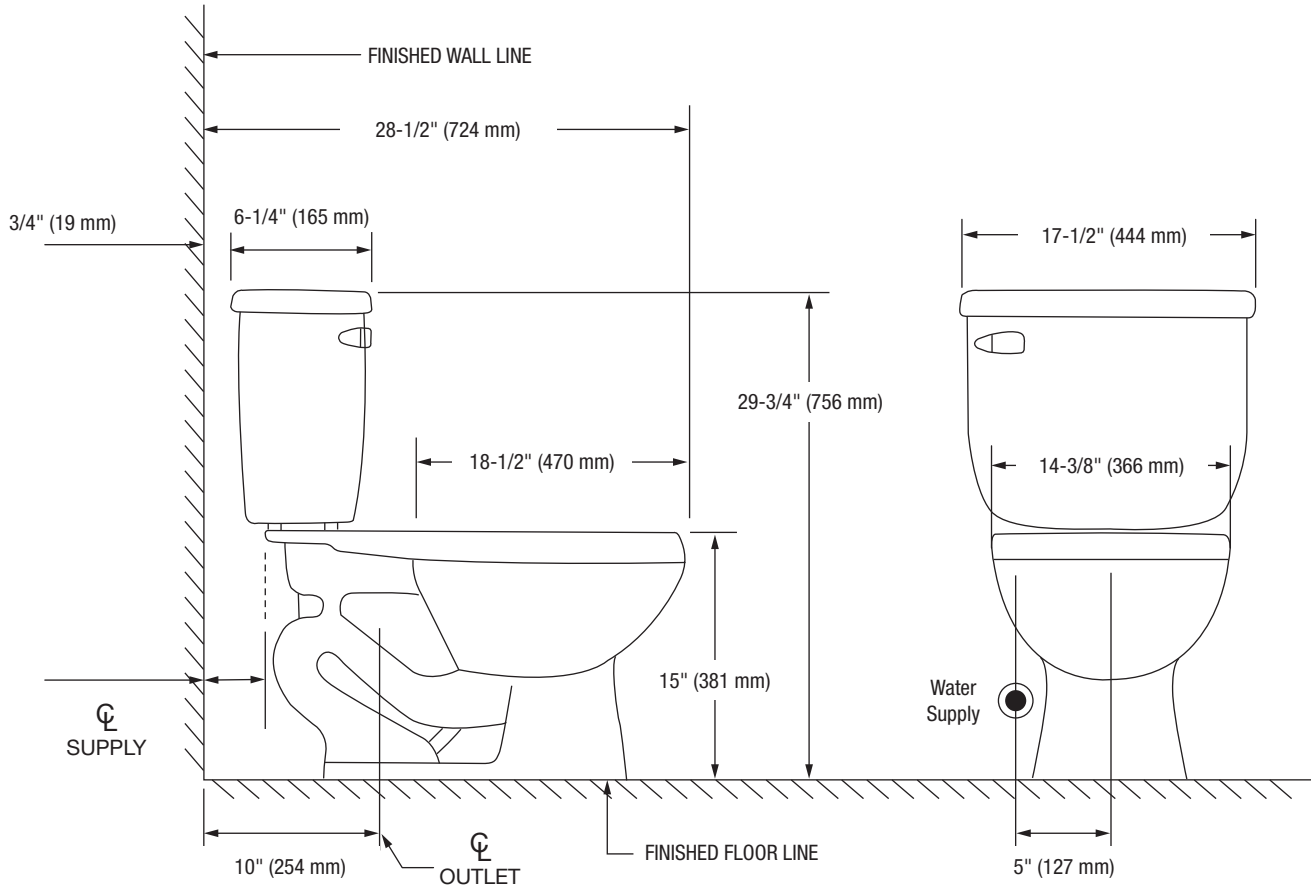

Jerritt

Two-Piece Elongated Bowl Toilet