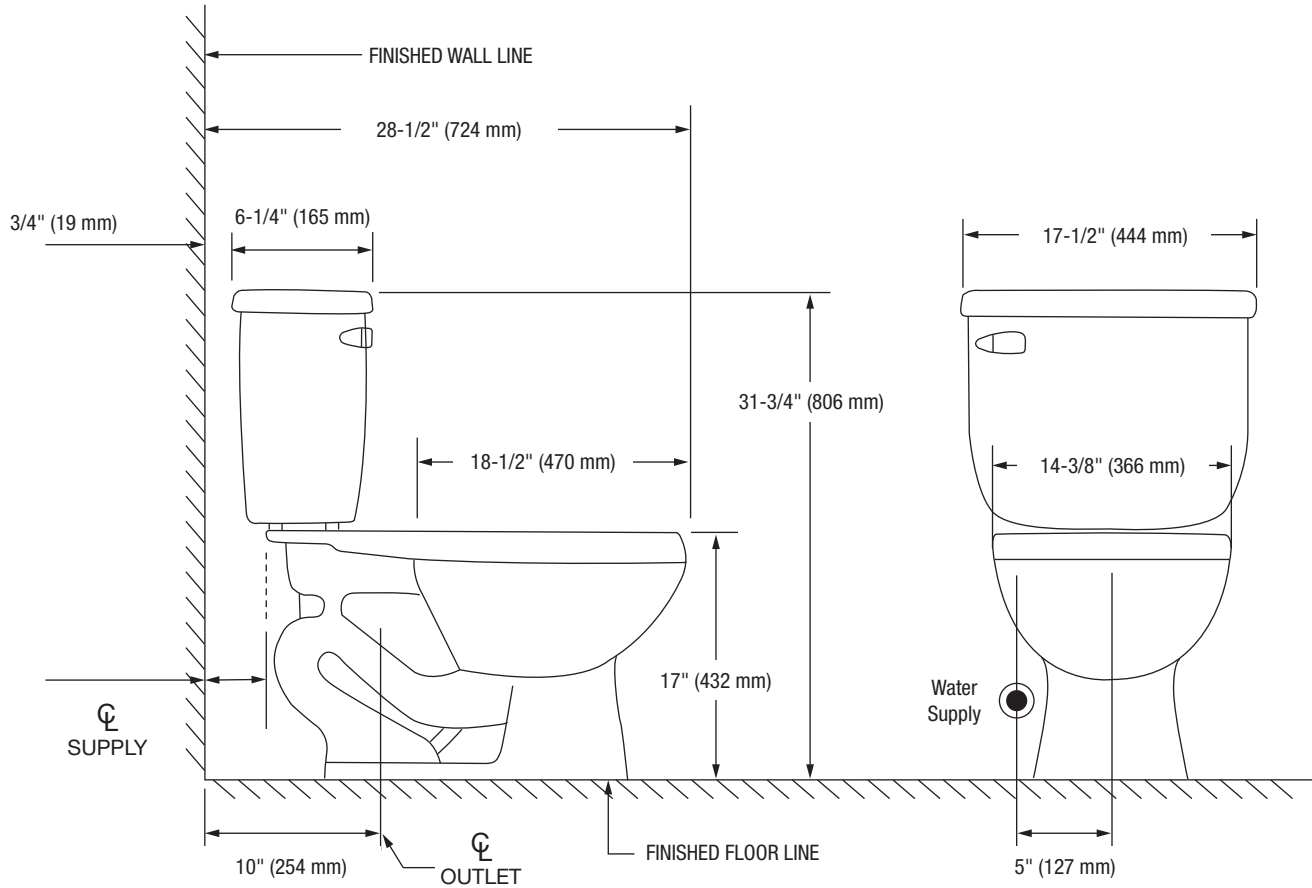

## Bowl Footprint Dimensions

Note: All dimensions and specifications are nominal and may vary: Dimensions of 8" and greater have a tolerances of +3%. Dimensions less than 8" have a tolerances of +5%.

Jerritt

#### Bowl

**PF1403TWH** Elongated ADA Bowl - 17"

This product comes complete with installation, operating, care and maintenance instructions. All PROFLO fixtures carry a lifetime limited warranty on the vitreous china and a 5-year limited warranty on the fittings. Visit [ferguson.com](http://ferguson.com) for detailed warranty information.

# Two-Piece Elongated Bowl Toilet

## Bowl Footprint Dimensions

Note: All dimensions and specifications are nominal and may vary: Dimensions of 8" and greater have a tolerances of +3%. Dimensions less than 8" have a tolerances of +5%.