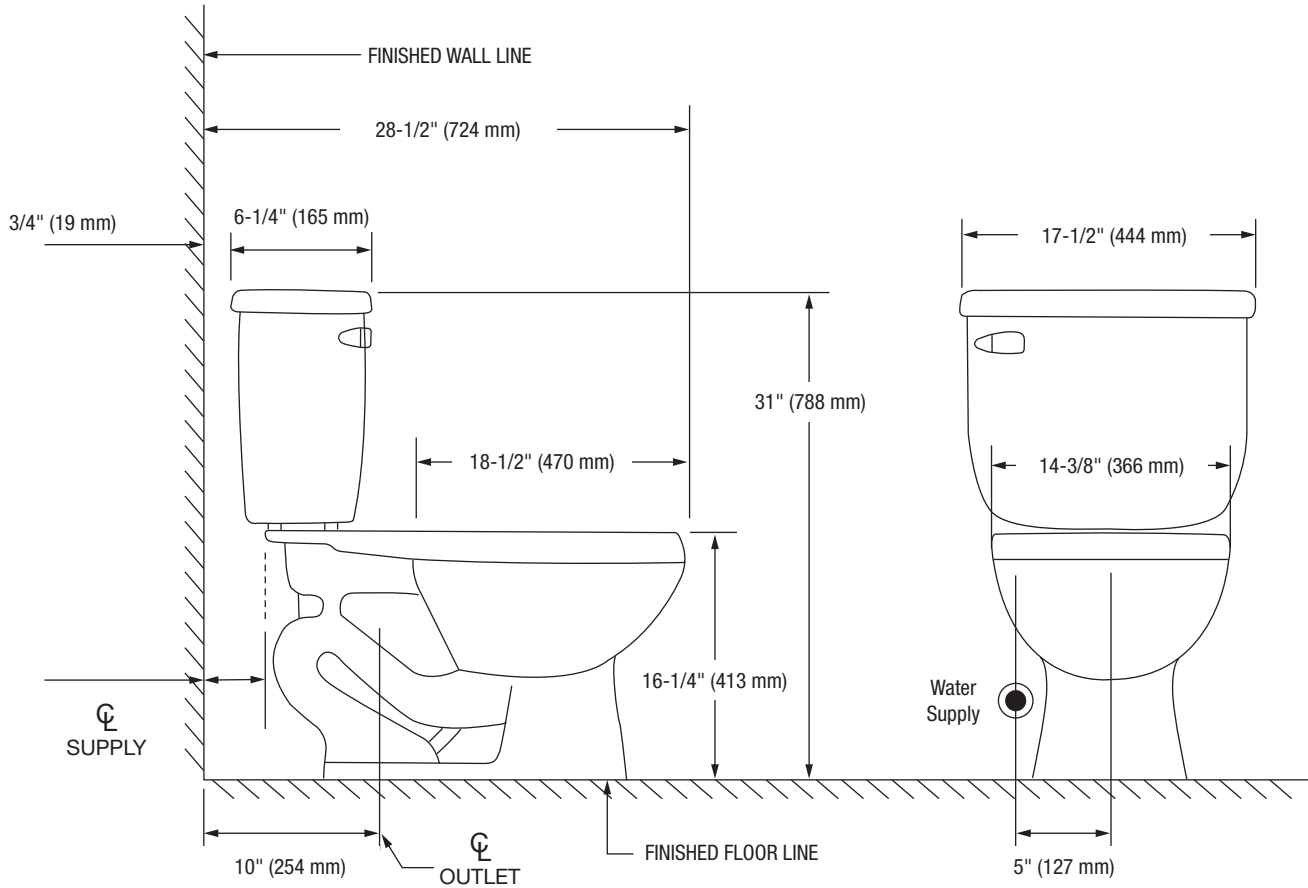

## Bowl Footprint Dimensions

Note: All dimensions and specifications are nominal and may vary: Dimensions of 8" and greater have a tolerances of +3%. Dimensions less than 8" have a tolerances of +5%.

Jerritt

#### Bowl

**PF1402TWH** Elongated, Comfort Height Bowl - 16-1/4"

This product comes complete with installation, operating, care and maintenance instructions. All PROFLO fixtures carry a lifetime limited warranty on the vitreous china and a 5-year limited warranty on the fittings. Visit [ferguson.com](http://ferguson.com) for detailed warranty information.

## Bowl Footprint Dimensions

Note: All dimensions and specifications are nominal and may vary: Dimensions of 8" and greater have a tolerances of +3%. Dimensions less than 8" have a tolerances of +5%.