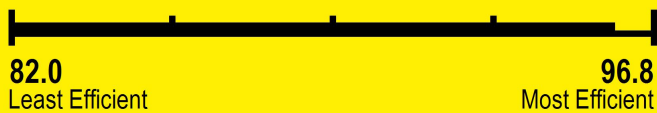

# ENERGYGUIDE

Boiler  
Water  
Natural Gas, Propane Gas

RINNAI  
Model (I90C) REB-A2647FF-US

Efficiency Rating (AFUE)\*

95.9

Range of Similar Models  
\* Annual Fuel Utilization Efficiency

For energy cost info, visit  
[productinfo.energy.gov](http://productinfo.energy.gov)