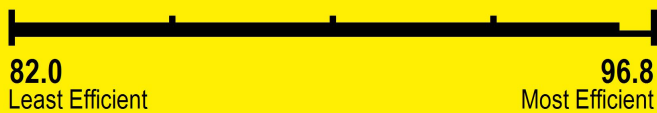

U.S. Government

Federal law prohibits removal of this label before consumer purchase.

ENERGYGUIDE

Boiler
Water
Natural Gas, Propane Gas

RINNAI
Model (I150S) REB-A4400FF-US

Efficiency Rating (AFUE)*

96.0

Range of Similar Models
* Annual Fuel Utilization Efficiency