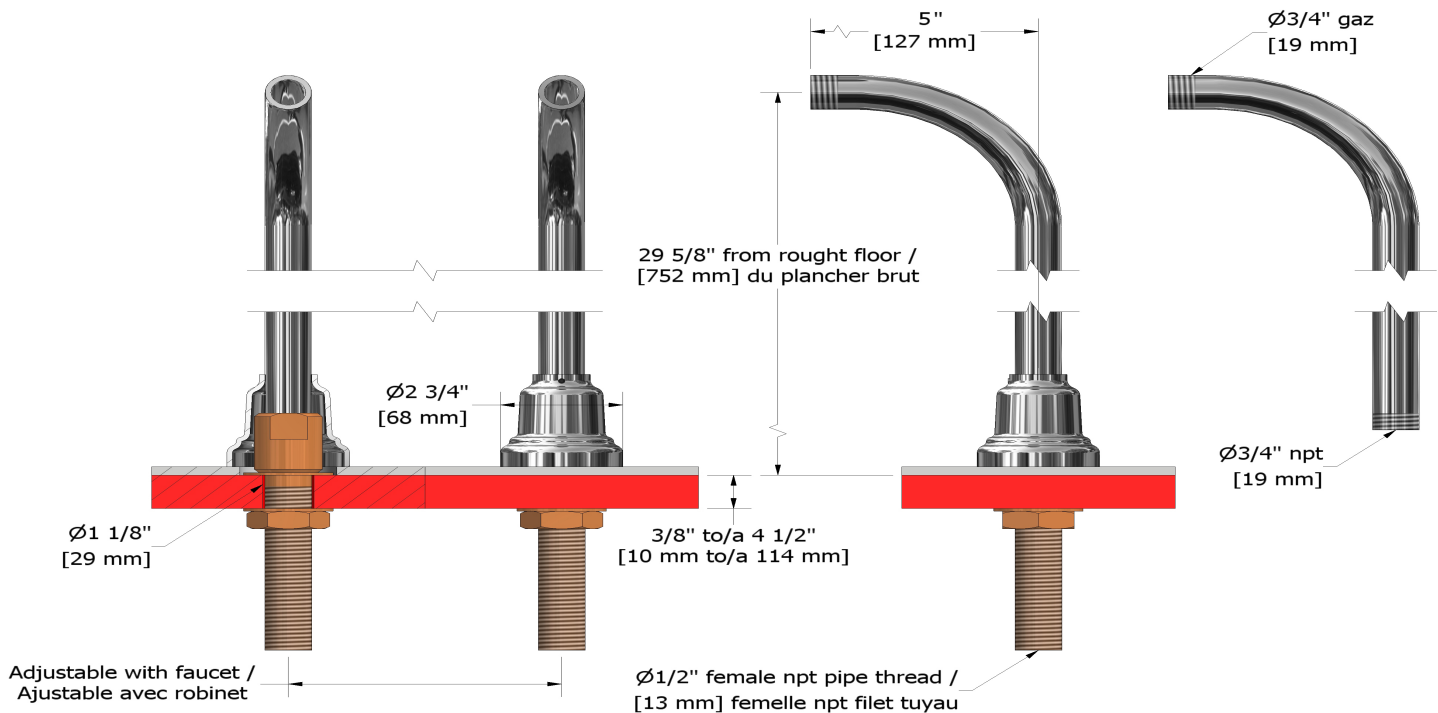

Specifications

Descriptions

- 2 parts: rough and trim
- Round flange
- ¾" outlet male
- ½" inlet female NPT
- Pair

Available colors

- C : Chrome
- BN : Brushed Nickel (PVD)
- PN : Polished Nickel (PVD)

Certifications

- CSA B125.1
- ASME A112.18.1
- CMR248 Approval

76 cm (30") high floor riser pair
TU33

UPC®

Sizes, models and finishes may differ from those presented.

Warranty

This Riobel Inc. product you have purchased carries a Limited Lifetime Warranty on the chrome, PVD finish, blacks and all working parts and is guaranteed from the initial purchase date against all manufacturing defects. All other finishes, including plastic components, are guaranteed for one year. All electric and/or electronic parts are covered by a 5-year limited warranty. The warranty offered on our products will be honored only if the installation is performed by a certified master plumber.