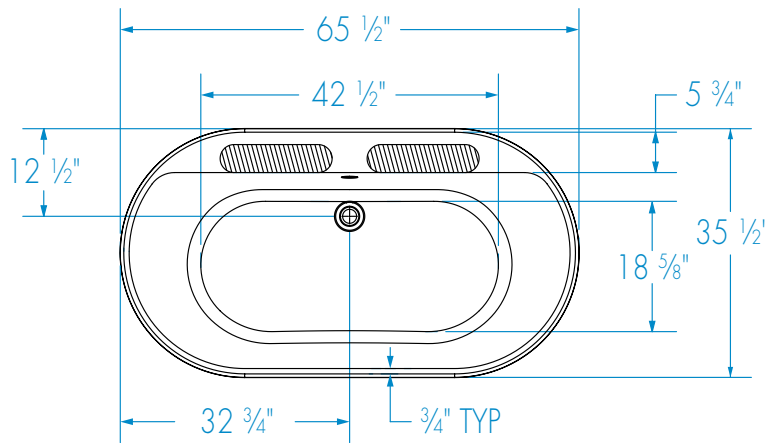

CYRUS 6636CF

66 x 36 x 23 inches

BUILDERS' CHOICE
ACRYLX™ FREESTANDING

FEATURES ~

- 2-piece freestanding bathtub
- Transitional oval design
- 2-person bathing
- Faucet can be deck-mounted or floor-mounted
- Above-the-Floor Rough (AFR)
- Available F² Drain option allows quick drain connection and perfect alignment for easy installation
- AcrylX™ applied acrylic surface
- Available in White only
- Lifetime limited warranty

CYRUS 6636CF

66 x 36 x 23 inches

: Recommended faucet area 2 sections of 16" (L) x 4" (W). Depth recommended for straight pipes 8".
All dimensions are approximate. Structure measurements must be verified against the unit to ensure proper fit.

FEATURES Dimensional Tolerance $\pm 3/8"$. Dimensions needed for site preparation should be measured from the unit. Manufacturer assumes no responsibility for preparatory work.

Type and Model #	Material	Drain	Pkg. Wt. lbs
Soaker #W3AX6636FTO	AcrylX™	Center Front	106

DIMENSIONS inches

Width Inches	Depth Inches	Height Inches	Skirt Height
66	36	23	-

SUMP DATA inches

Capacity to Overflow gal	Min. Operating Capacity gal	WIDTH @ centerline		DEPTH @ centerline	
		Top	Bottom	Top	Bottom
68	-	62 7/8	46 3/8	28	21 7/8