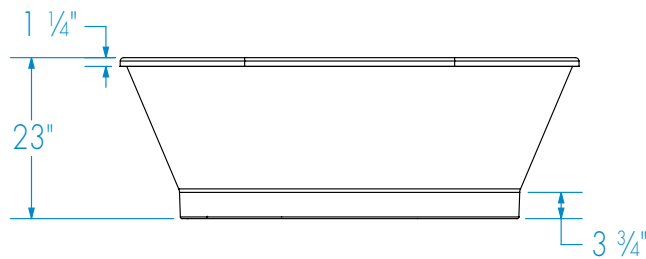

CYRUS 6636CF

66 x 36 x 23 inches

BUILDERS' CHOICE
ACRYLX™ FREESTANDING

FEATURES ~

- 2-piece freestanding bathtub
- Transitional oval design
- 2-person bathing
- Faucet can be deck-mounted or floor-mounted
- Above-the-Floor Rough (AFR)
- Available F² Drain option allows quick drain connection and perfect alignment for easy installation
- AcrylX™ applied acrylic surface
- Available in White only
- Lifetime limited warranty

CYRUS 6636CF

66 x 36 x 23 inches

: Recommended faucet area 2 sections of 16" (L) x 4" (W). Depth recommended for straight pipes 8".
All dimensions are approximate. Structure measurements must be verified against the unit to ensure proper fit.

FEATURES Dimensional Tolerance $\pm 3/8"$. Dimensions needed for site preparation should be measured from the unit. Manufacturer assumes no responsibility for preparatory work.

Type and Model #	Material	Drain	Pkg. Wt. lbs
Soaker #W3AX6636FTO	AcrylX™	Center Front	106

DIMENSIONS inches

Width Inches	Depth Inches	Height Inches	Skirt Height
66	36	23	-

SUMP DATA inches

Capacity to Overflow gal	Min. Operating Capacity gal	WIDTH @ centerline		DEPTH @ centerline	
		Top	Bottom	Top	Bottom
68	-	62 7/8	46 3/8	28	21 7/8