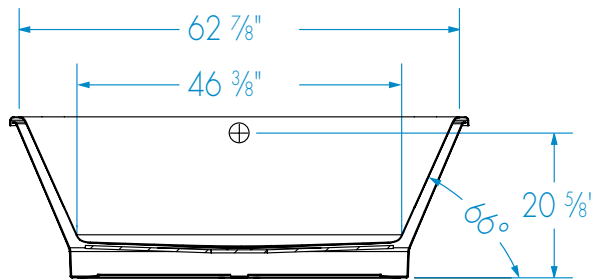

CYRUS 6636CF

66 x 36 x 23 inches

BUILDERS' CHOICE
ACRYLX™ FREESTANDING

FEATURES ~

- 2-piece freestanding bathtub
- Transitional oval design
- 2-person bathing
- Faucet can be deck-mounted or floor-mounted
- Above-the-Floor Rough (AFR)
- Available F² Drain option allows quick drain connection and perfect alignment for easy installation
- AcrylX™ applied acrylic surface
- Available in White only
- Lifetime limited warranty

CYRUS 6636CF

66 x 36 x 23 inches

: Recommended faucet area 2 sections of 16" (L) x 4" (W). Depth recommended for straight pipes 8".
All dimensions are approximate. Structure measurements must be verified against the unit to ensure proper fit.

FEATURES Dimensional Tolerance $\pm 3/8"$. Dimensions needed for site preparation should be measured from the unit. Manufacturer assumes no responsibility for preparatory work.

Type and Model #	Material	Drain	Pkg. Wt. lbs
Soaker #W3AX6636FTO	AcrylX™	Center Front	106

DIMENSIONS inches

Width Inches	Depth Inches	Height Inches	Skirt Height
66	36	23	-

SUMP DATA inches

Capacity to Overflow gal	Min. Operating Capacity gal	WIDTH @ centerline		DEPTH @ centerline	
		Top	Bottom	Top	Bottom
68	-	62 7/8	46 3/8	28	21 7/8