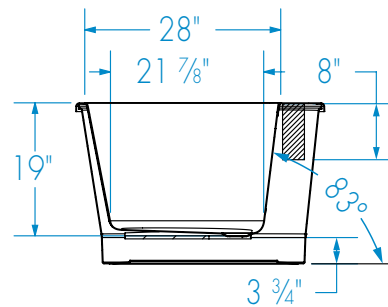

CYRUS 6636CF

66 x 36 x 23 inches

BUILDERS' CHOICE
ACRYLX™ FREESTANDING

FEATURES ~

- 2-piece freestanding bathtub
- Transitional oval design
- 2-person bathing
- Faucet can be deck-mounted or floor-mounted
- Above-the-Floor Rough (AFR)
- Available F² Drain option allows quick drain connection and perfect alignment for easy installation
- AcrylX™ applied acrylic surface
- Available in White only
- Lifetime limited warranty

CYRUS 6636CF

66 x 36 x 23 inches

: Recommended faucet area 2 sections of 16" (L) x 4" (W). Depth recommended for straight pipes 8".
All dimensions are approximate. Structure measurements must be verified against the unit to ensure proper fit.

FEATURES Dimensional Tolerance $\pm 3/8"$. Dimensions needed for site preparation should be measured from the unit. Manufacturer assumes no responsibility for preparatory work.

Type and Model #	Material	Drain	Pkg. Wt. lbs
Soaker #W3AX6636FTO	AcrylX™	Center Front	106

DIMENSIONS inches

Width Inches	Depth Inches	Height Inches	Skirt Height
66	36	23	-

SUMP DATA inches

Capacity to Overflow gal	Min. Operating Capacity gal	WIDTH @ centerline		DEPTH @ centerline	
		Top	Bottom	Top	Bottom
68	-	62 7/8	46 3/8	28	21 7/8