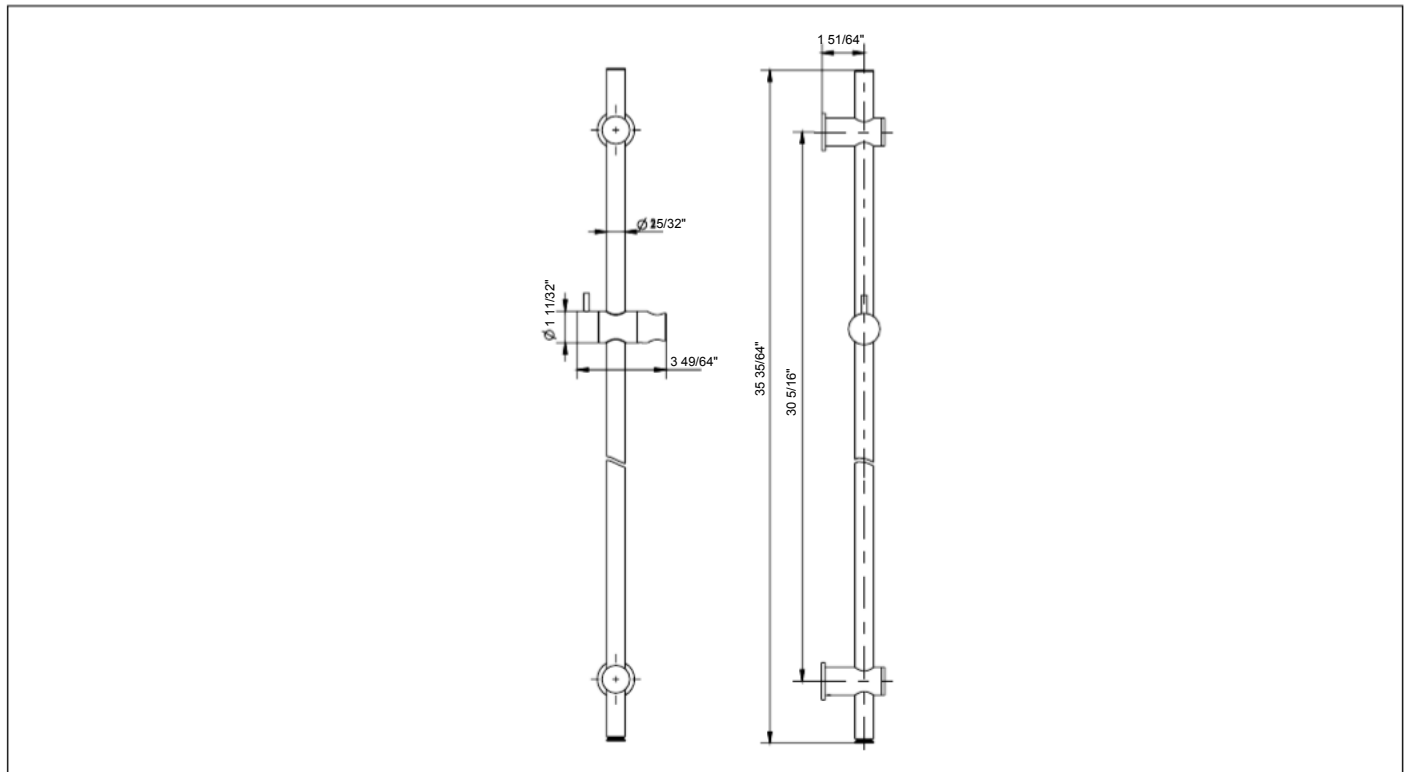

6012000

Adjustable Slide Bar
Handshower Set

FINISHES

- 6012000PC Polished Chrome
- 6012000BN Brushed Nickel
- 6012000BG Brushed Gold
- 6012000BB Brushed Black

STANDARDS

- Compliant with ASME A112.18.1 - CSA B125.1

FEATURES

- Solid Brass Construction
- 30" Slide Bar with Adjustable Bracket
- Wall Mount Bracket
- Step-By-Step Installation Instructions

DIMENSIONS

Project _____
Contractor _____