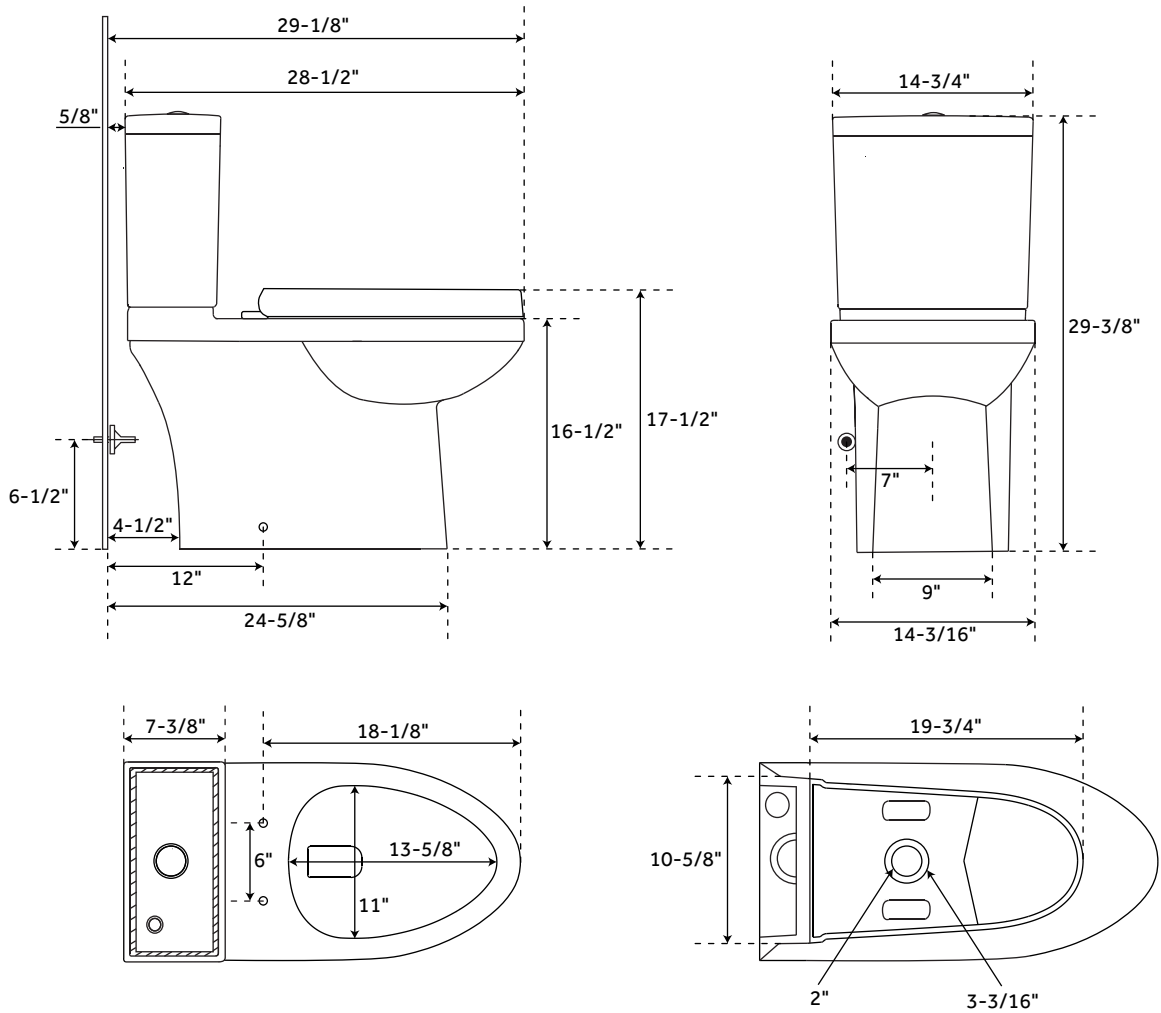

### FEATURES

- Skirted bowl with concealed trapway.
- Toilet with a standard seat meets ADA requirements when installed according to ADA guidelines.
- High efficiency toilet uses 20% less water than standard toilets.
- Optional bidet seat details:
  - Bidet seat adds 1" to bowl height.
- Side knob allows for adjustment of angle, water volume, and cleaning type.
- Spray nozzle features multiple holes for a softer cleanse and water saving operation.
- Spray nozzle is self-cleaning, antibacterial, and removable for further cleaning.
- Bidet seat has a glossy finish with protective bumpers and self-closing seat/lid.
- Includes polished chrome metal flush lever.

### FEATURES

Product Finish: White  
 Material: Porcelain  
 Bowl Shape: Elongated  
 Rough In: 12"  
 Length: 14-3/4"  
 Width: 28-1/2"  
 Height: 29-3/8"  
 Bowl Height: 16-1/2"  
 Gallons Per Flush: 1.28 (4.8 Lpf)  
 Hardware Finish: Chrome  
 Seat Included: Yes