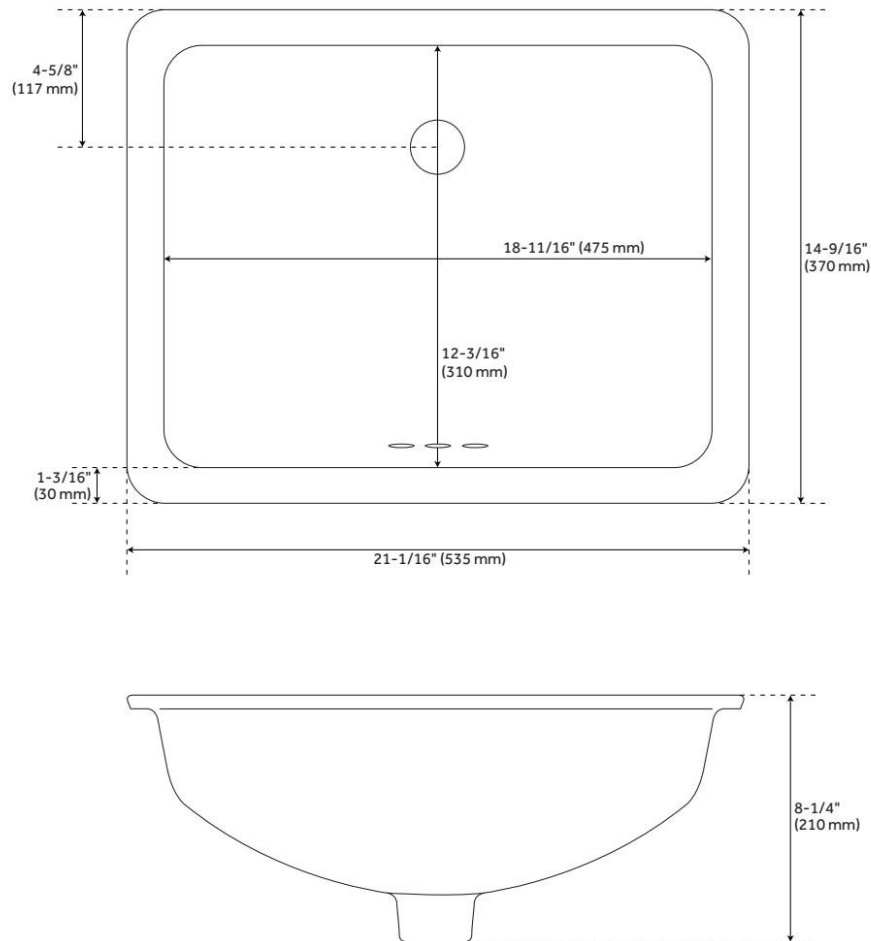

18" MYERS RECTANGULAR PORCELAIN UNDERMOUNT BATHROOM SINK

SKU: 948176

Code: SHU1812, SHU1812M

FEATURES

Material: Porcelain
Product Finish: White
Installation Type: Undermount
Shape: Rectangle
Drain Placement: Center Rear
Fits Drain Hole Size: 1-1/2"
Faucet Centers: No Faucet Hole
Overflow Hole: Yes
Mounting Hardware Included: Yes

ASME A112.19.2/CSA B45.1, ICC/ANSI A117.1, Massachusetts Accepted, LISTED ID: SHU1812BS, SHU1812MWH, SHU1812WH

ADDITIONAL FEATURES

- Cutout template included.

REVISED 7/3/2024

18" MYERS RECTANGULAR PORCELAIN UNDERMOUNT BATHROOM SINK

SKU: 948176

Code: SHU1812, SHU1812M

18" MYERS RECTANGULAR PORCELAIN UNDERMOUNT BATHROOM SINK

SKU: 948176

SHU1812

All dimensions and specifications are nominal and may vary. Use actual products for accuracy in critical situations.