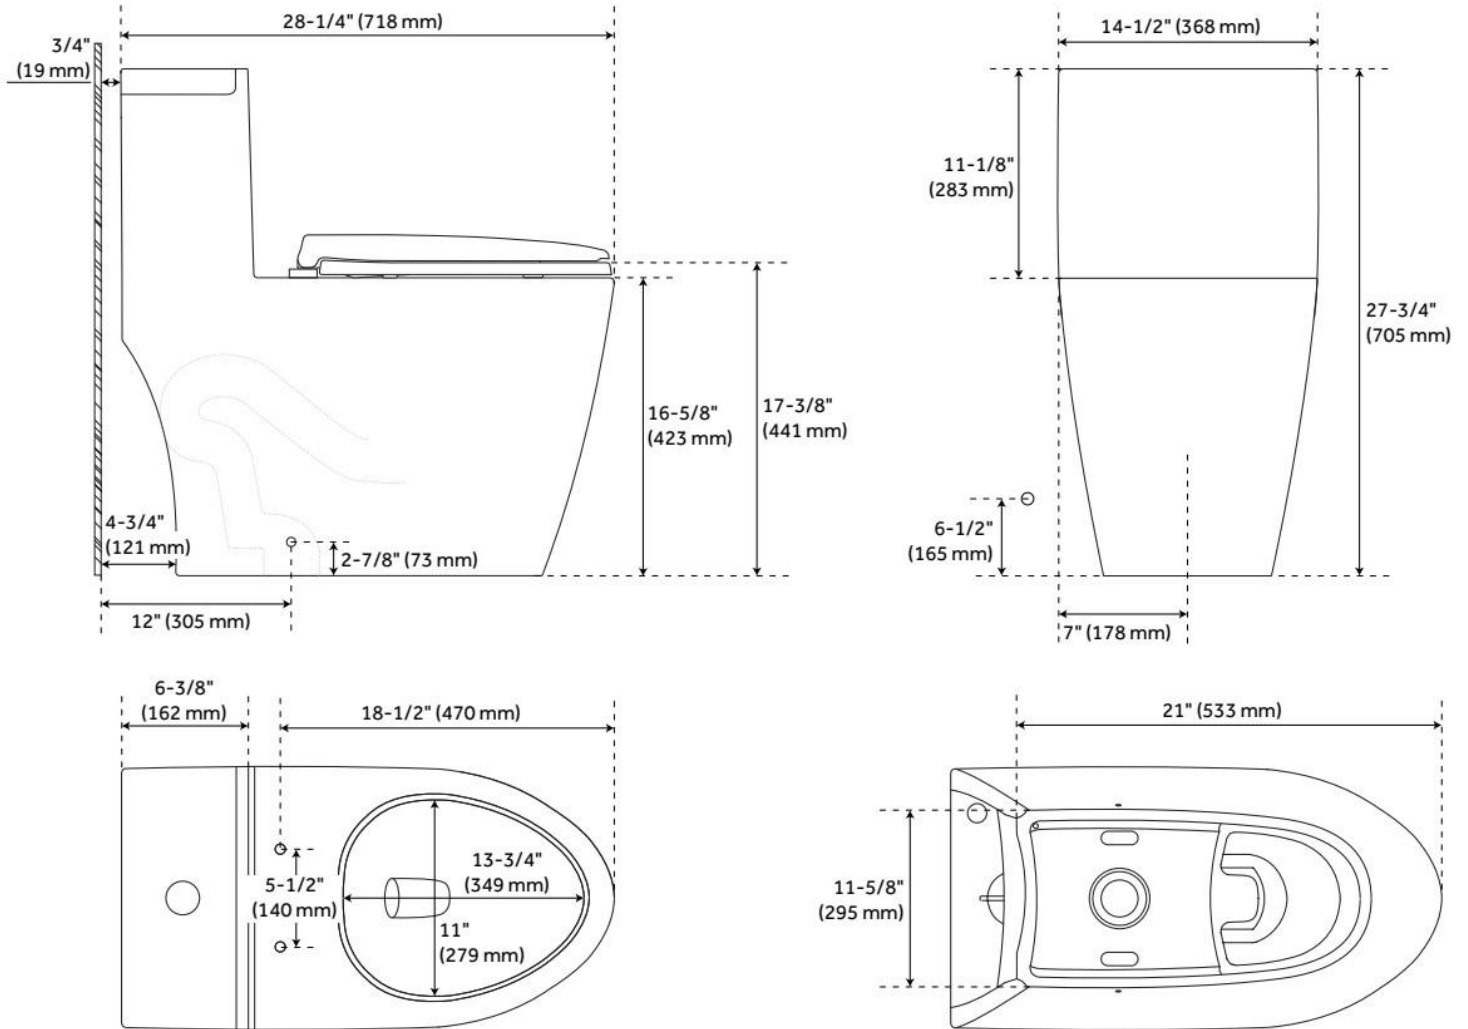

SITKA ONE-PIECE ELONGATED SKIRTED TOILET - WHITE

SKU: 948420

Code: SHSK241S, SHTSHEC2000, SHBDS300

REVISED 7/22/2024